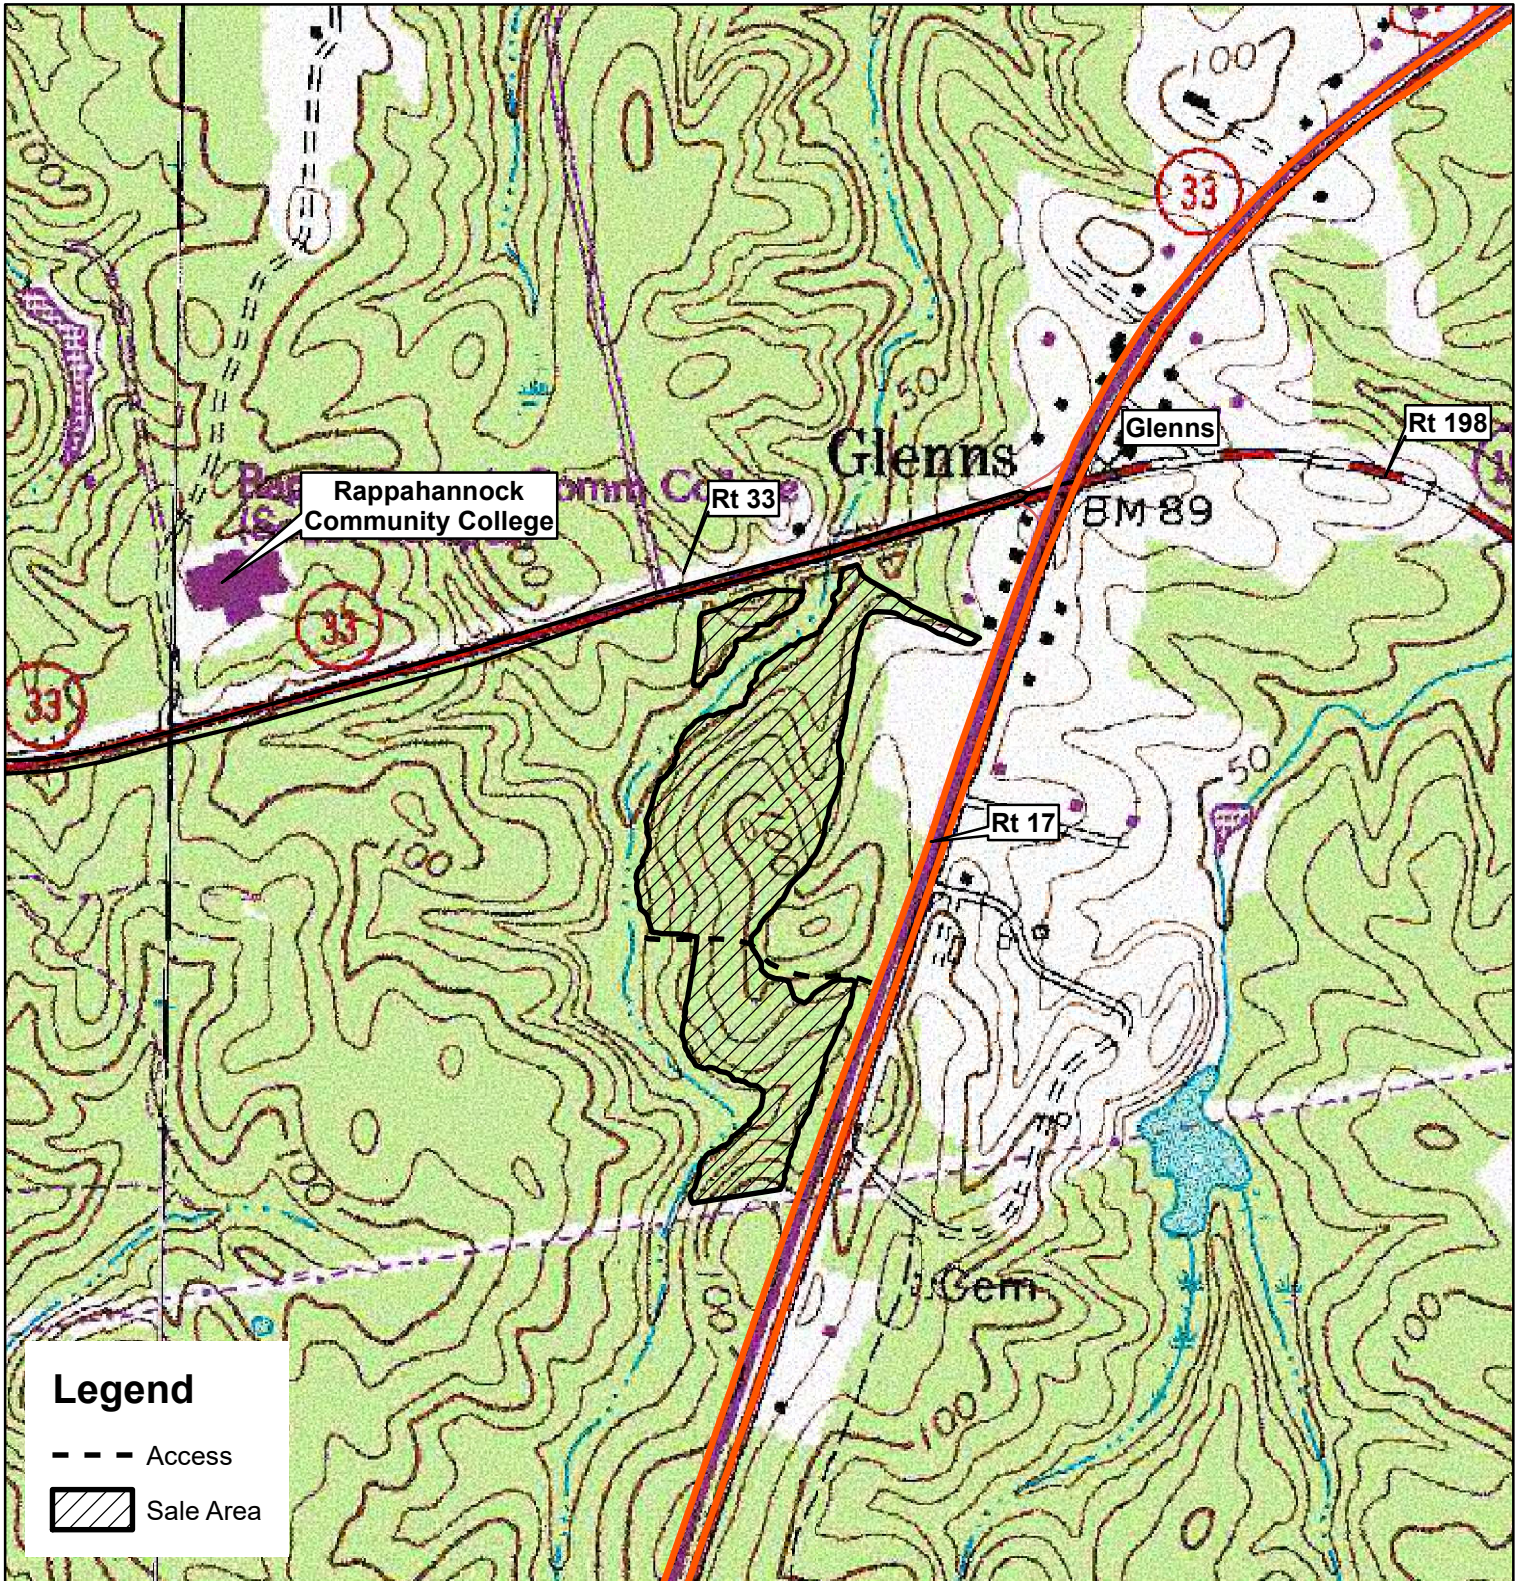

MILBY TRACT

Gloucester County, VA
Sale Area: 27 Acres +/-

Forest Resources Management
7840 Richmond-Tappahannock Hwy
Aylett, Virginia 23009
(804)769-3948 Office
(804)769-0853 Fax
(804)690-7011 Mobile
John@FRMVA.com
FRMVA.com

*Consulting Foresters
and
Timberland Appraisers*

Tract Boundaries Marked With Orange Paint
SMZ Boundaries Marked With Blue Paint
No Harvest From Within SMZ

1 inch = 750 feet

Timber Sale 10am Thurs. February 27, 2025
At the Forest Resources Mgmt Office
JRR 1/30/2025