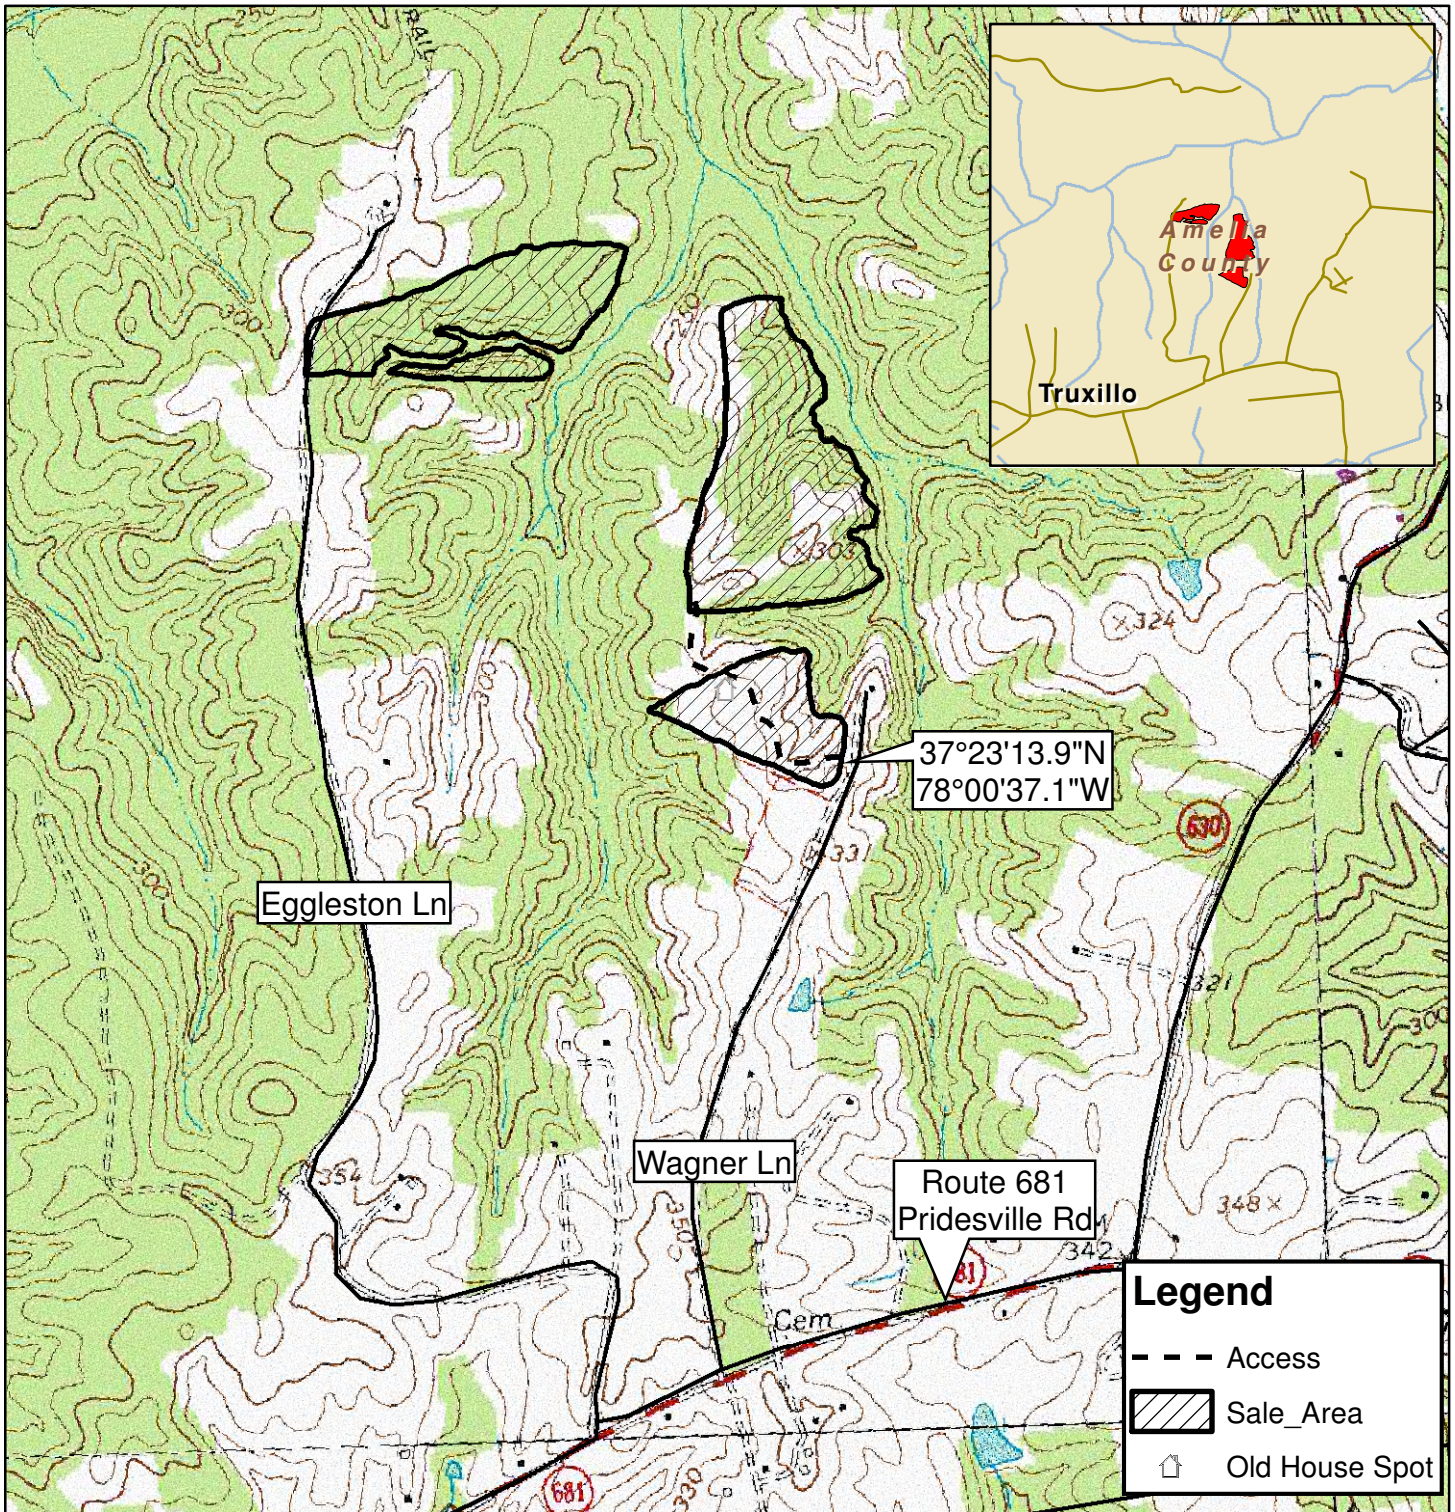

Flat Creek Tract

Amelia County, Virginia
Sale Area: 75 +/- Acres (by GPS)

Forest Resources Management
7840 Richmond-Tappahannock Hwy
Aylett, Virginia 23009
(804)769-3948 Office
(804)769-0853 Fax
(804)296-7239 Mobile
Carter@FRMVA.com
FRMVA.com

*Consulting Foresters
and
Timberland Appraisers*

Harvest boundaries are marked with BLUE paint.
No Harvest from within SMZ's

Timber Sale at 10am Thurs., May 15, 2025
At the Forest Resources Mgmt. Office

1 inch = 1,250 feet

Gate Code 2-0-0-0

CFU 2/12/2025