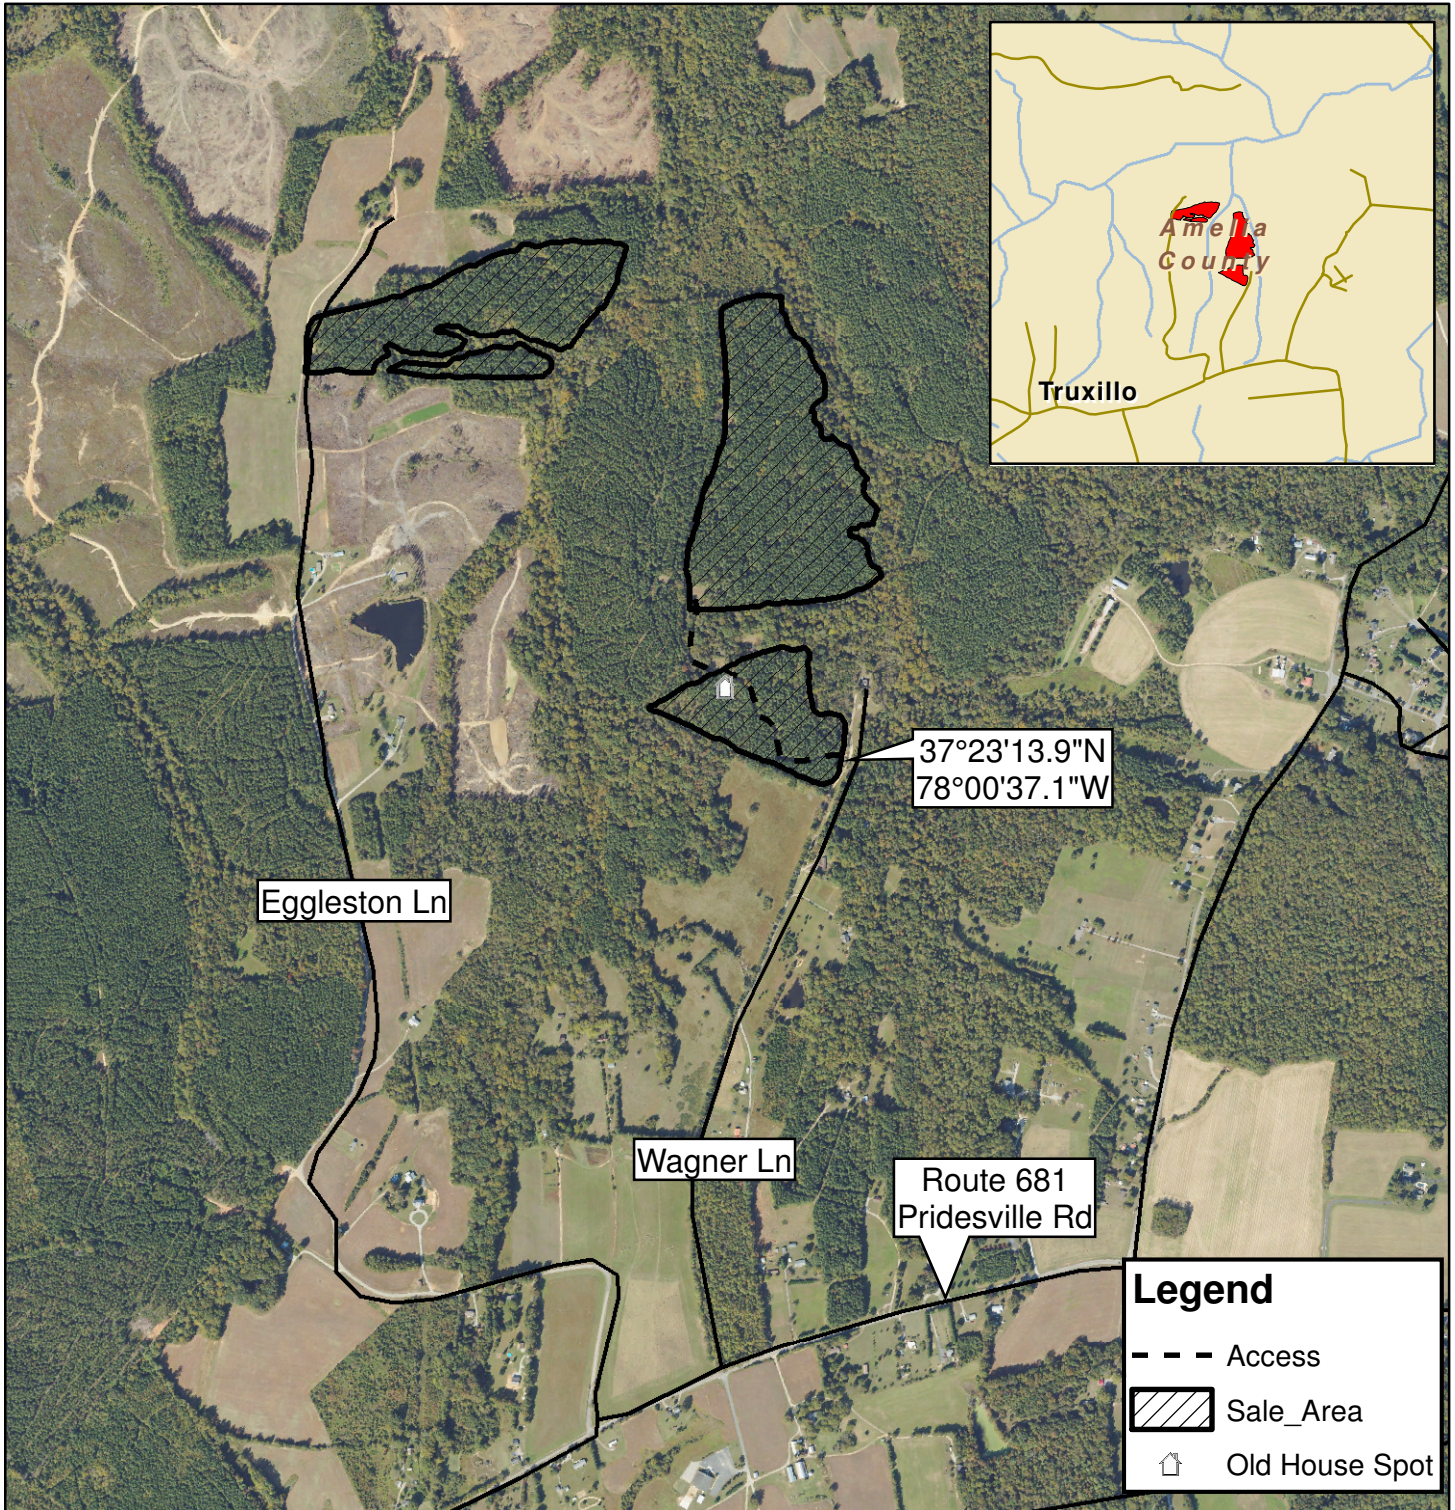

# Flat Creek Tract

Amelia County, Virginia  
Sale Area: 75 +/- Acres (by GPS)

Forest Resources Management  
7840 Richmond-Tappahannock Hwy  
Aylett, Virginia 23009  
(804)769-3948 Office  
(804)769-0853 Fax  
(804)296-7239 Mobile  
[Carter@FRMVA.com](mailto:Carter@FRMVA.com)  
FRMVA.com  
*Consulting Foresters  
and  
Timberland Appraisers*

Harvest boundaries are marked with BLUE paint.  
No Harvest from within SMZ's

Timber Sale at 10am Thurs., May 15, 2025  
At the Forest Resources Mgmt. Office

1 inch = 1,250 feet

Gate Code 2-0-0-0

CFU 2/12/2025