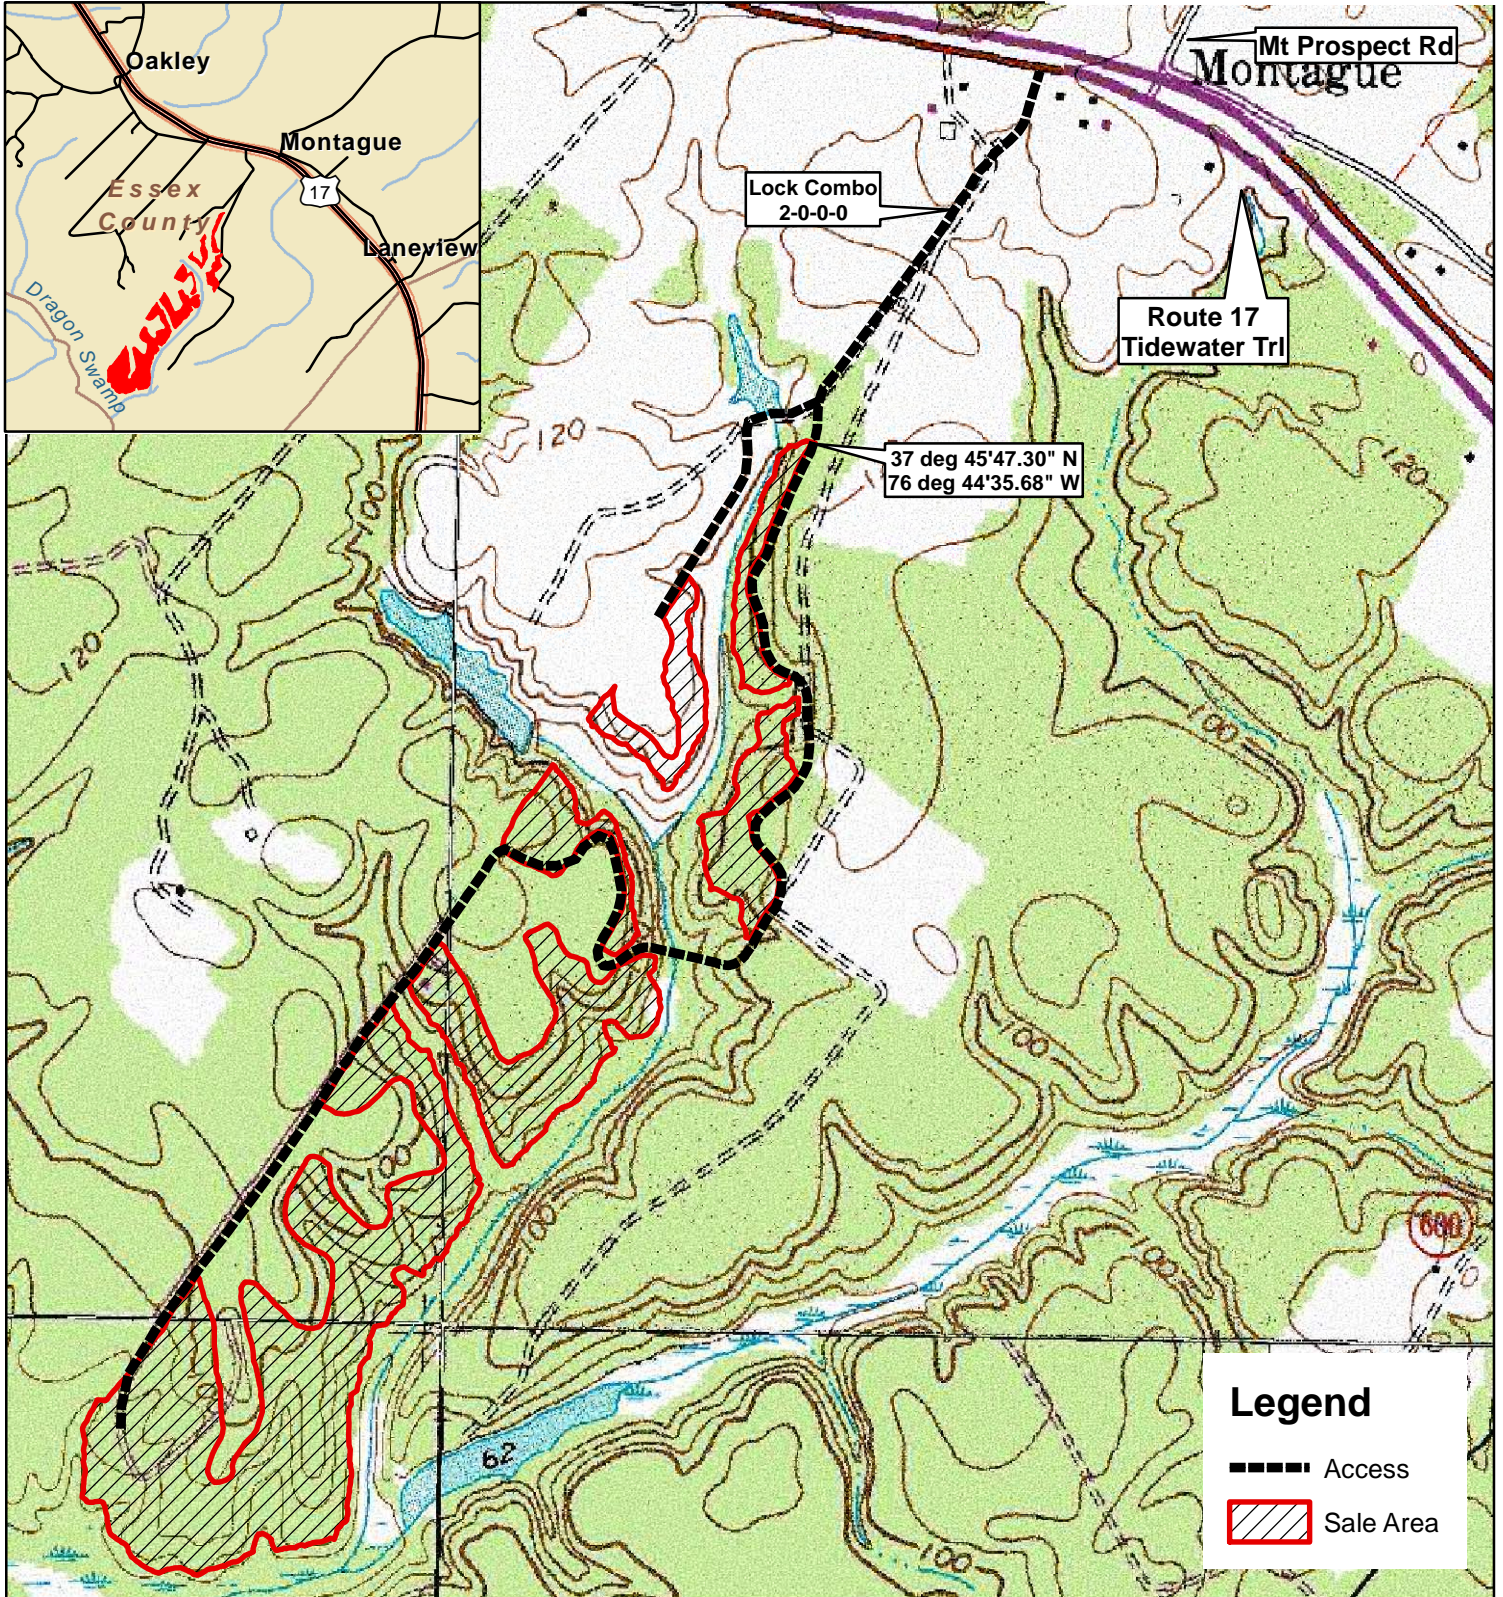

# KALAMAZOO TRACT

Essex County, VA  
Sale Area: 83 +/- Acres (by GPS)

FRM, Inc.  
7840 Richmond-Tappahannock Hwy.  
Aylett, VA 23009  
804.769.3948 Office  
804.840.3362 Mobile  
804.769.0853 Fax  
brian@frmva.com

Consulting Foresters  
and  
Timberland Appraisers

Harvest Boundaries Marked With Blue Paint  
No Harvest From Within SMZ

Timber sale at 10 am Thurs., November 21, 2024  
At the Forest Resources Mgmt. Office

1 inch = 1,000 feet

MBM 10/31/2024