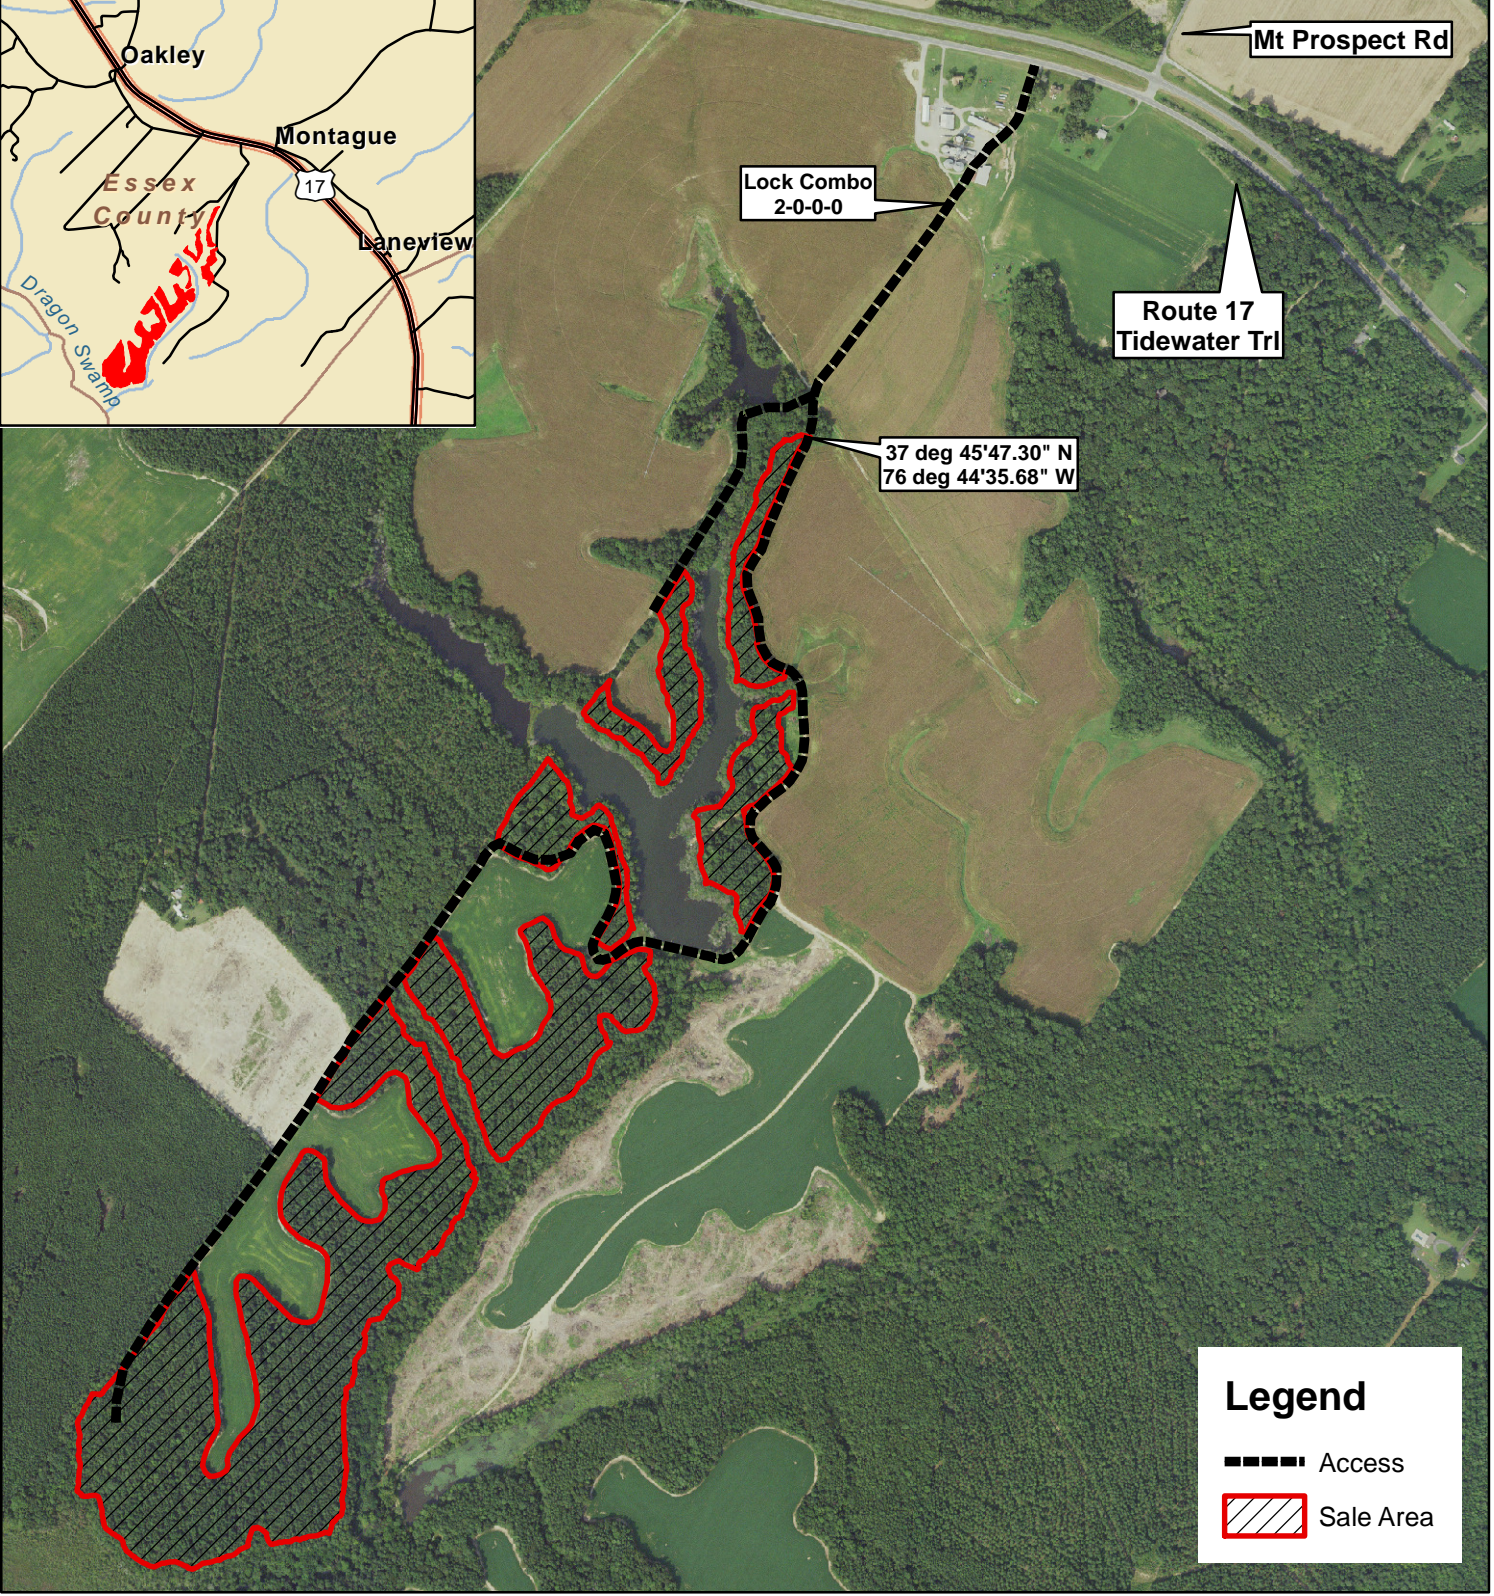

KALAMAZOO TRACT

Essex County, VA
Sale Area: 83 +/- Acres (by GPS)

FRM, Inc.
7840 Richmond-Tappahannock Hwy.
Aylett, VA 23009
804.769.3948 Office
804.840.3362 Mobile
804.769.0853 Fax
brian@frmva.com

Consulting Foresters
and
Timberland Appraisers

Legend

- Access
- ▨ Sale Area

Harvest Boundaries Marked With Blue Paint
No Harvest From Within SMZ

Timber sale at 10 am Thurs., November 21, 2024
At the Forest Resources Mgmt. Office

1 inch = 1,000 feet

MBM 10/31/2024