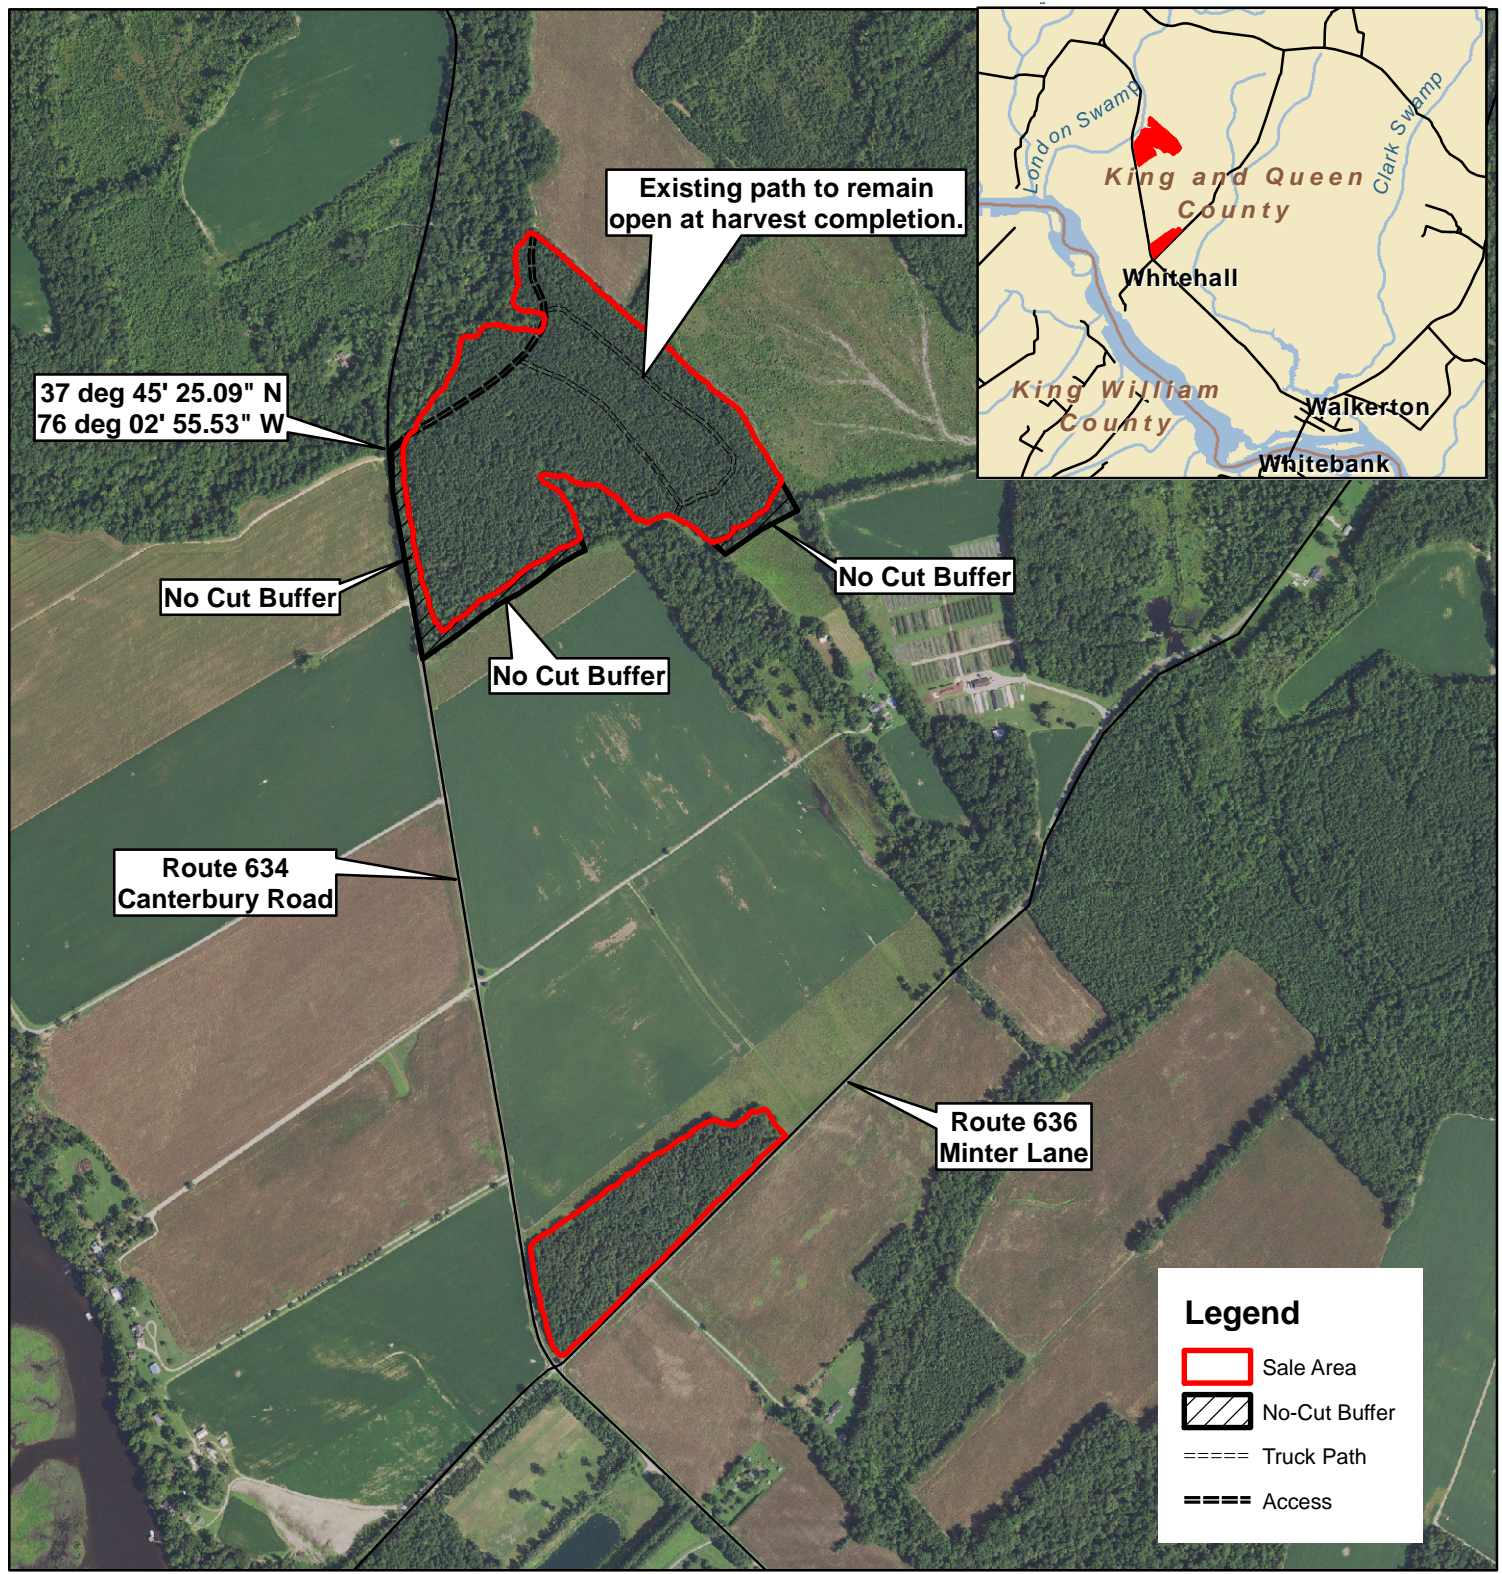

Ingleside Tract

King & Queen County, VA
Sale Area: 61+/- Acres (by GPS)

FRM, Inc.
7840 Richmond-Tappahannock Hwy.
Aylett, VA 23009
804.769.3948 Office
804.840.3362 Mobile
804.769.0853 Fax
brian@frmva.com

Consulting Foresters
and
Timberland Appraisers

Legend

- Sale Area
- No-Cut Buffer
- Truck Path
- Access

Harvest Boundaries Marked With Blue Paint
No Harvest From Within SMZ

Timber sale at 10 am Thurs., July 11, 2024
At the Forest Resources Mgmt. Office

1 inch = 1,000 feet

MBM 5/14/2024