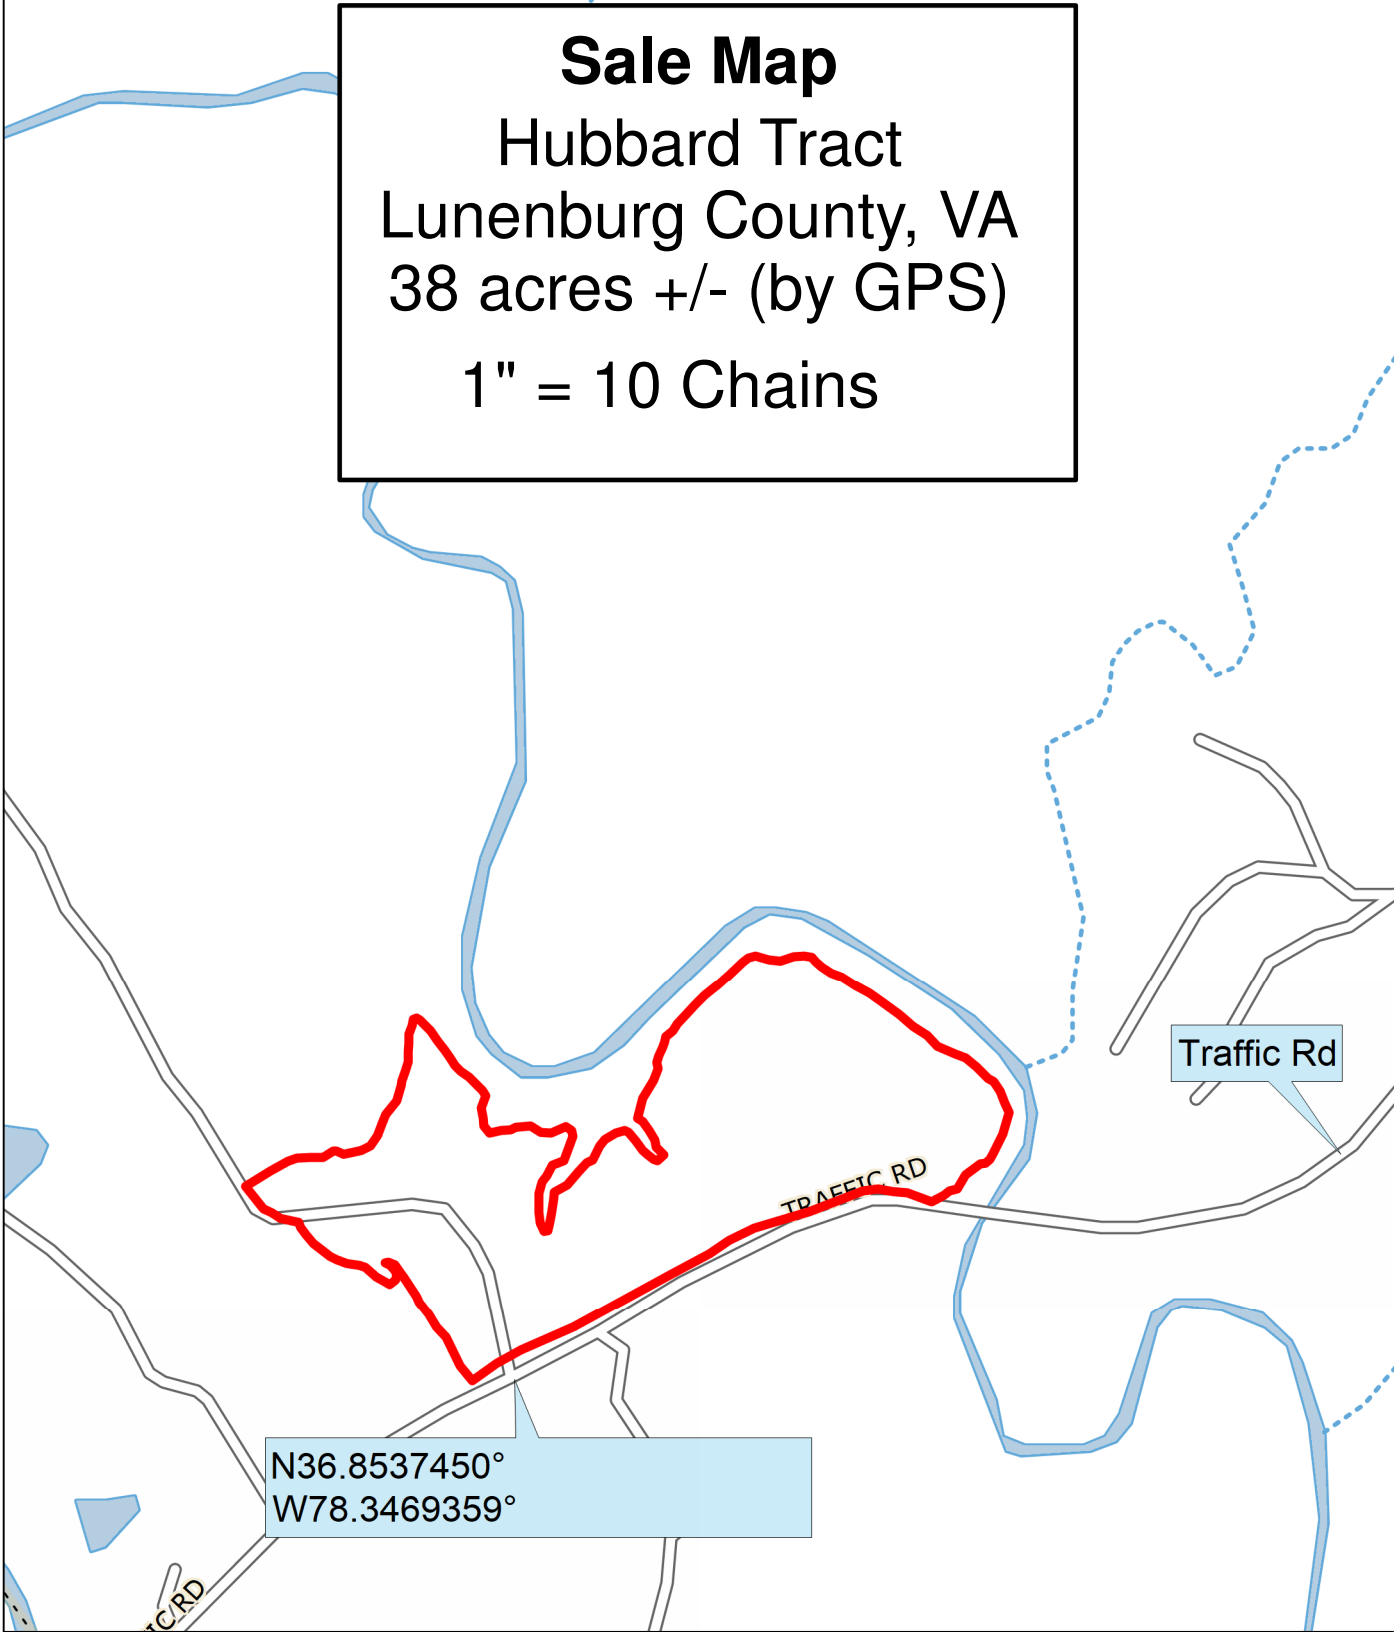

Sale Map
 Hubbard Tract
 Lunenburg County, VA
 38 acres +/- (by GPS)
 1" = 10 Chains

N36.8537450°
 W78.3469359°

Traffic Rd

TRAFFIC RD

<p>Harvest Boundary Marked With Blue Paint</p> <p>Property Boundary Marked With Yellow Paint</p> <p>Gate Combo 2-0-0-0</p>	<p>Timber Sale Location and Time</p> <p>FRM, Inc Office, Aylett, VA</p> <p>Thursday April 4, 2024 10:00am</p>
---	--