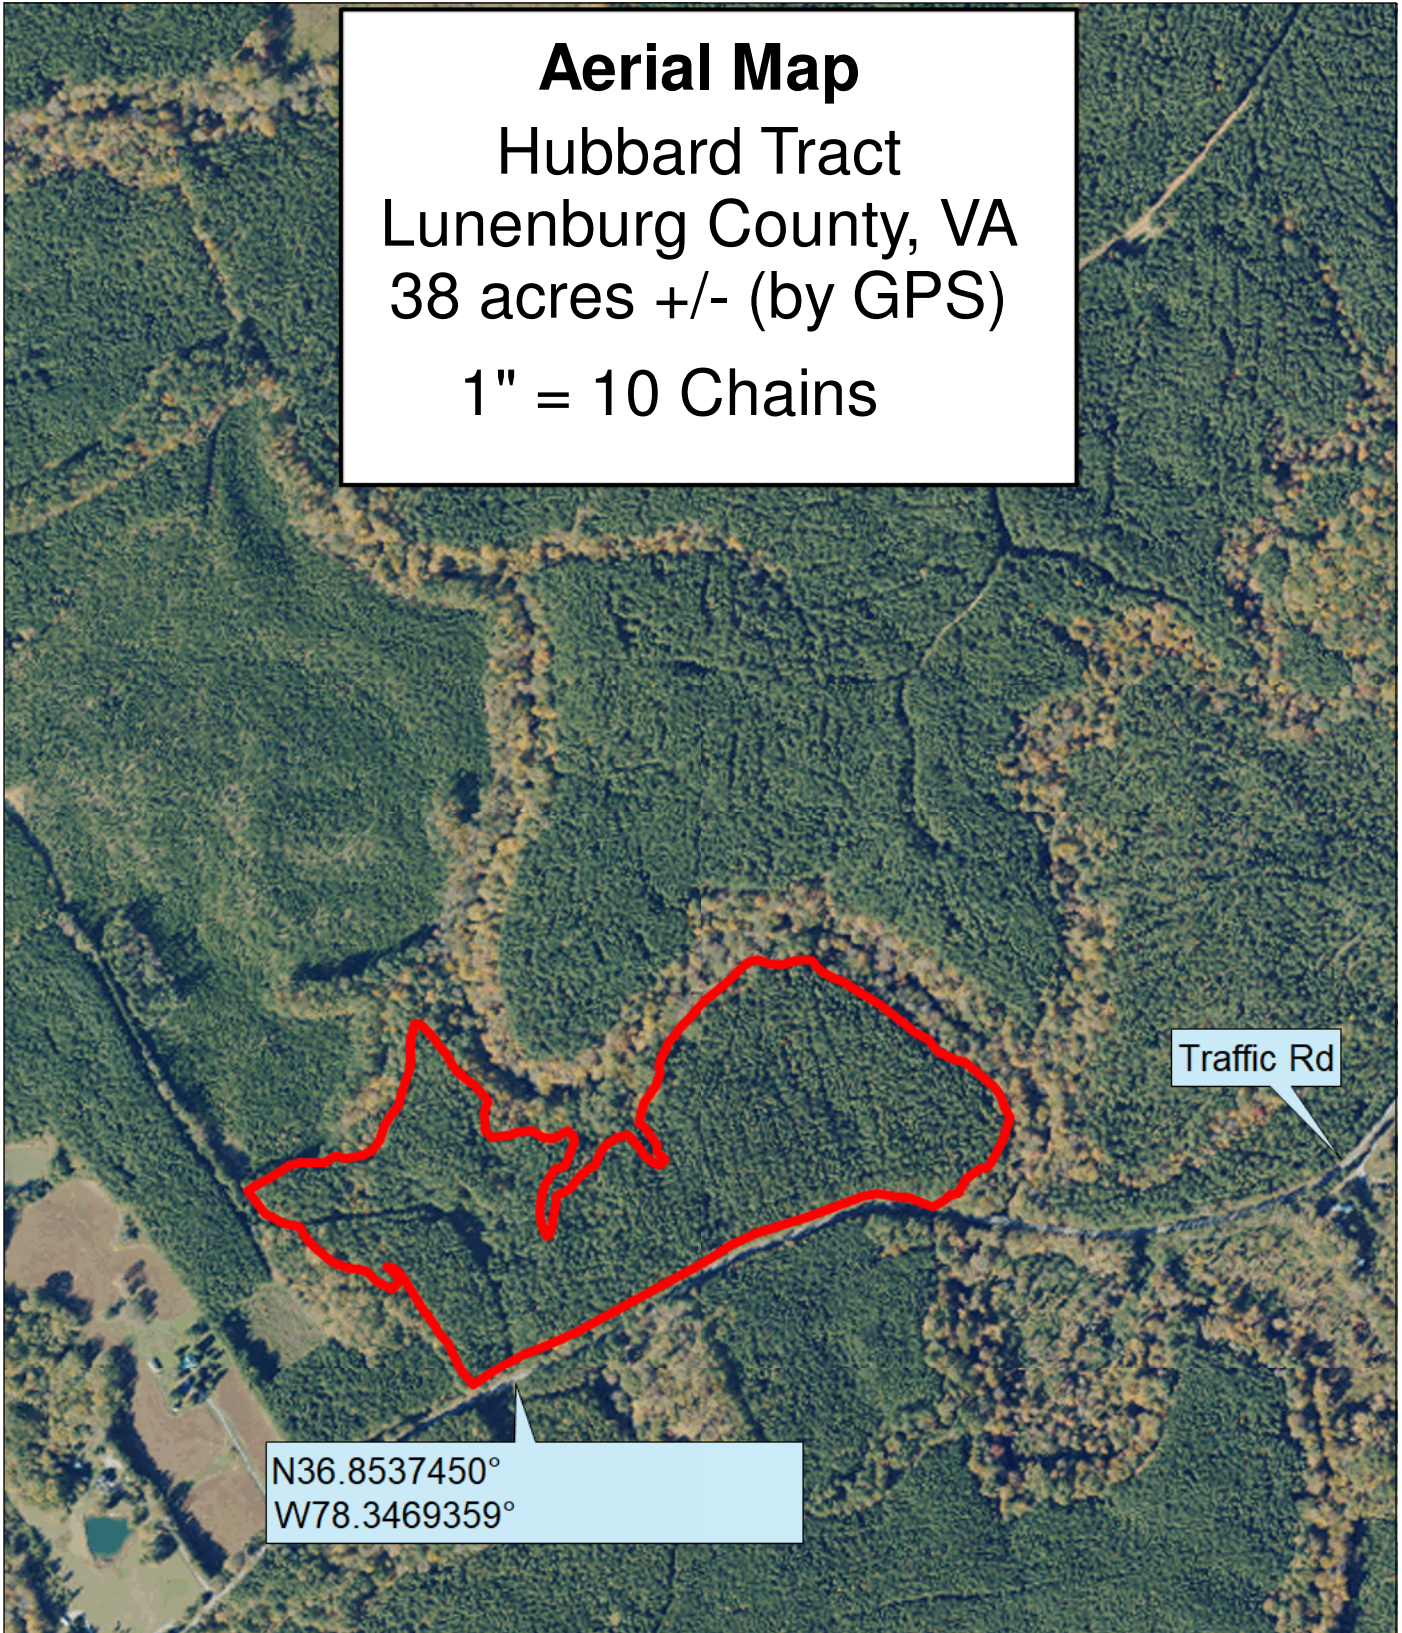

Aerial Map
 Hubbard Tract
 Lunenburg County, VA
 38 acres +/- (by GPS)
 1" = 10 Chains

Traffic Rd

N36.8537450°
 W78.3469359°

<p>Harvest Boundary Marked With Blue Paint</p> <p>Property Boundary Marked With Yellow Paint</p> <p>Gate Combo 2-0-0-0</p>	<p>Timber Sale Location and Time</p> <p>FRM, Inc Office, Aylett, VA</p> <p>Thursday April 4, 2024 10:00am</p>
---	--

Data use subject to license.

© DeLorme. XMap® 8.

www.delorme.com

1" = 624.4 ft Data Zoom 14-0