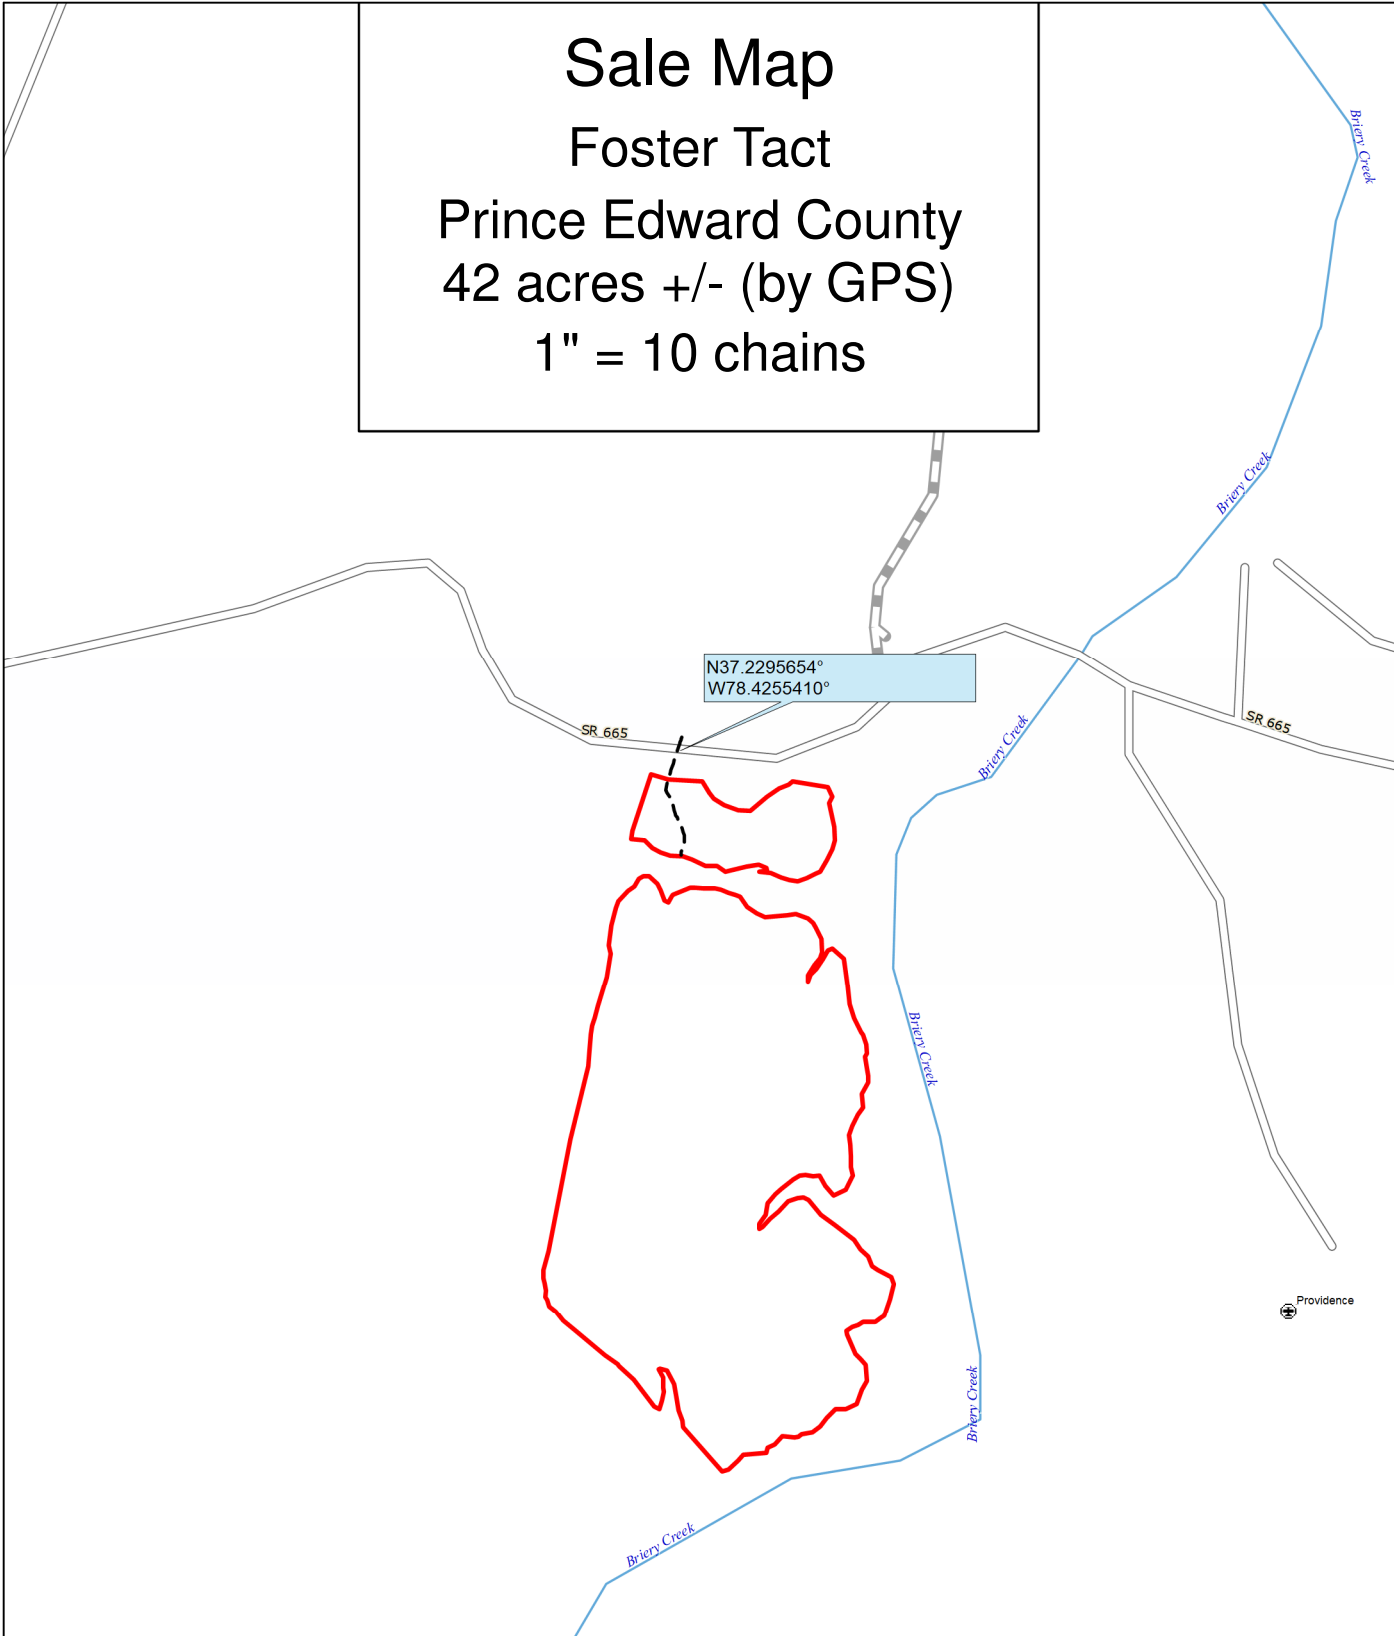

Sale Map
Foster Tact
Prince Edward County
42 acres +/- (by GPS)
1" = 10 chains

<p>Harvest Boundary Marked With Blue Paint No Harvest From SMZ Permitted Lock Combo 2-0-0-0</p>	<p>Timber Sale Location and Time At The Foster Tact Entrance Thursday November 7, 2024, 10:00 AM</p>
---	--