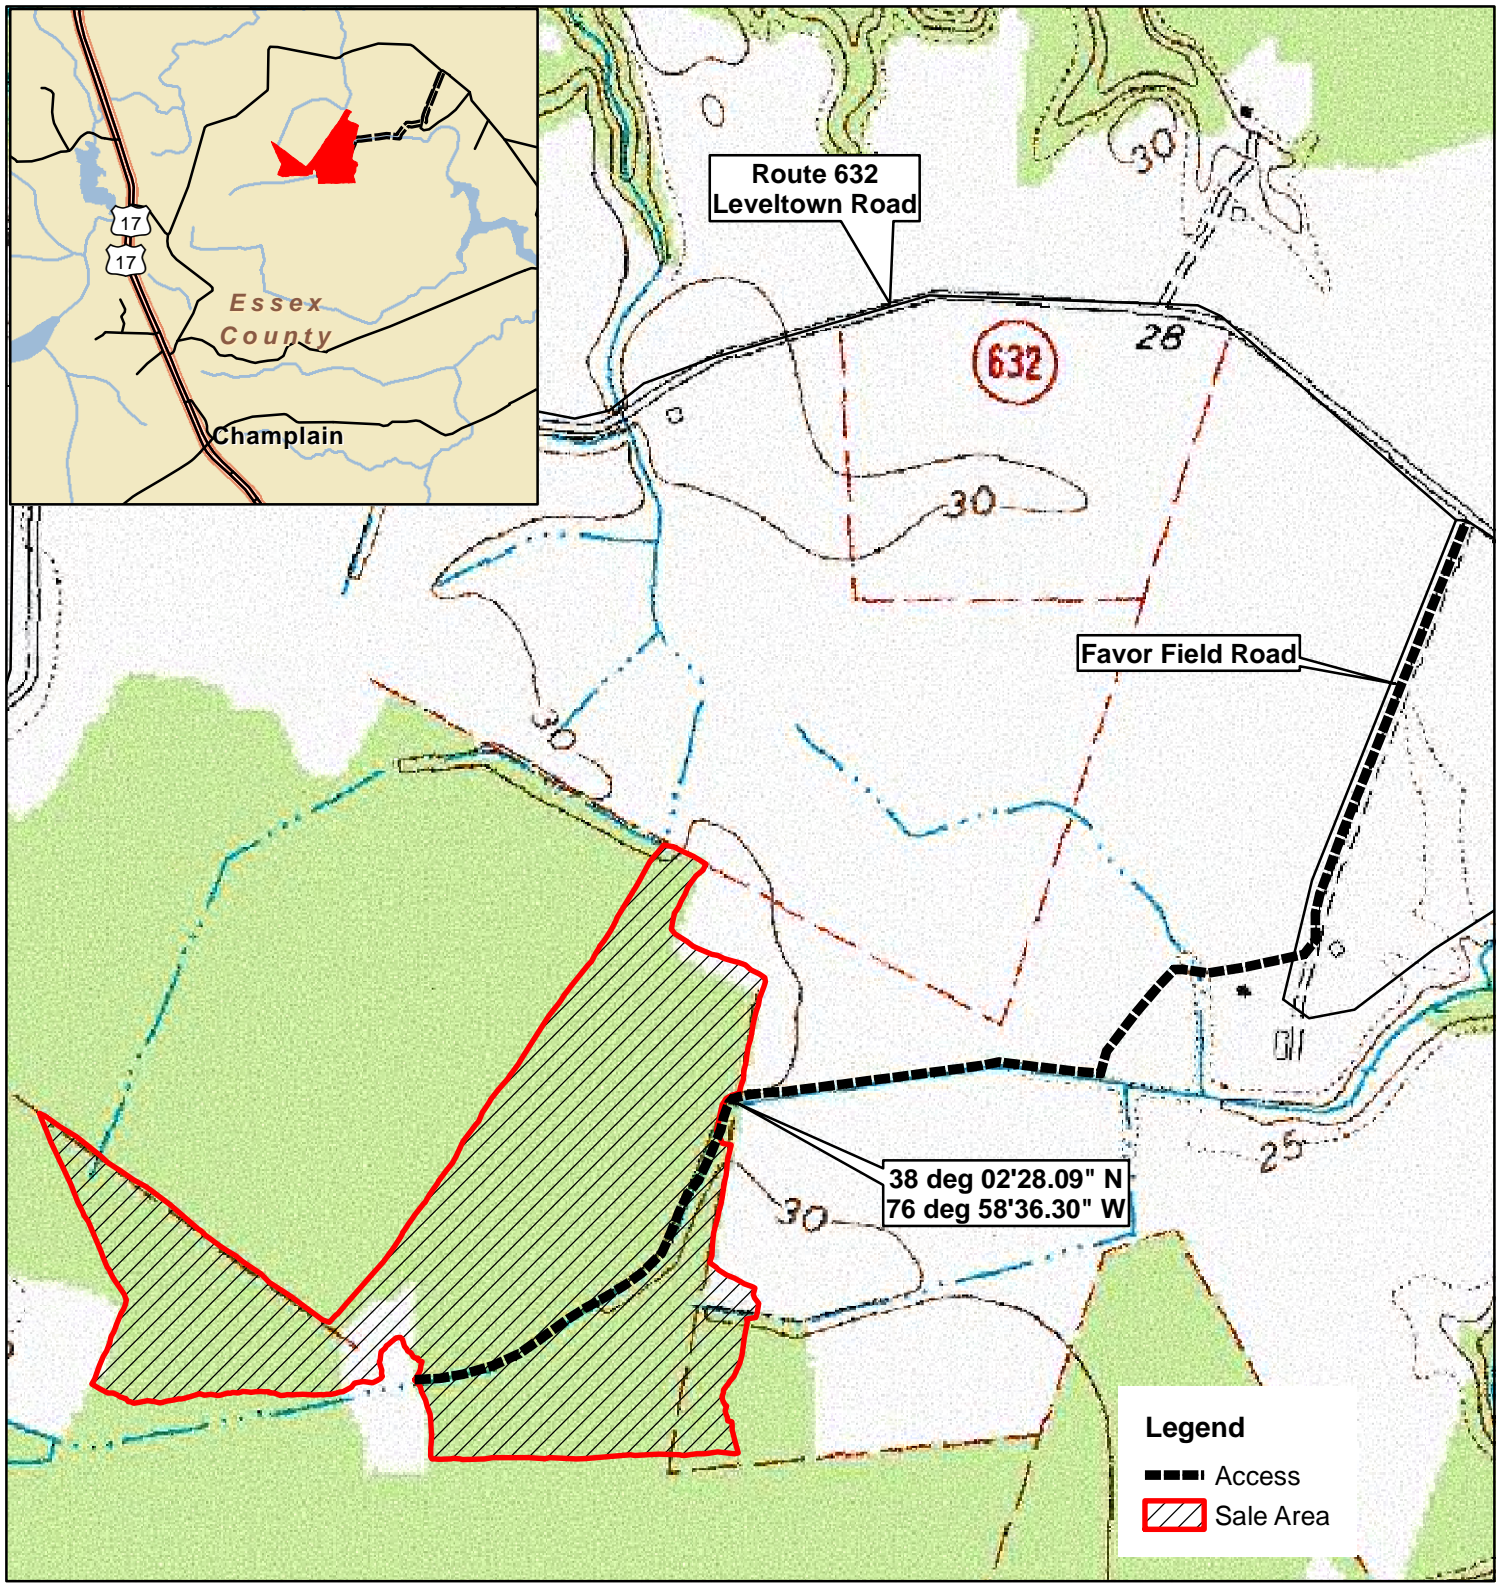

Favers Tract

Essex County, VA

Sale Area: 66 +/- Acres (by GPS)

FRM, Inc.
7840 Richmond-Tappahannock Hwy.
Aylett, VA 23009
804.769.3948 Office
804.840.3362 Mobile
804.769.0853 Fax
brian@frmva.com

Consulting Foresters
and
Timberland Appraisers

Harvest Boundaries Marked With Blue Paint
No Harvest From Within SMZ

Timber sale at 10 am Thurs., September 12, 2024
At the Forest Resources Mgmt. Office

1 inch = 750 feet

MBM 8/19/2024