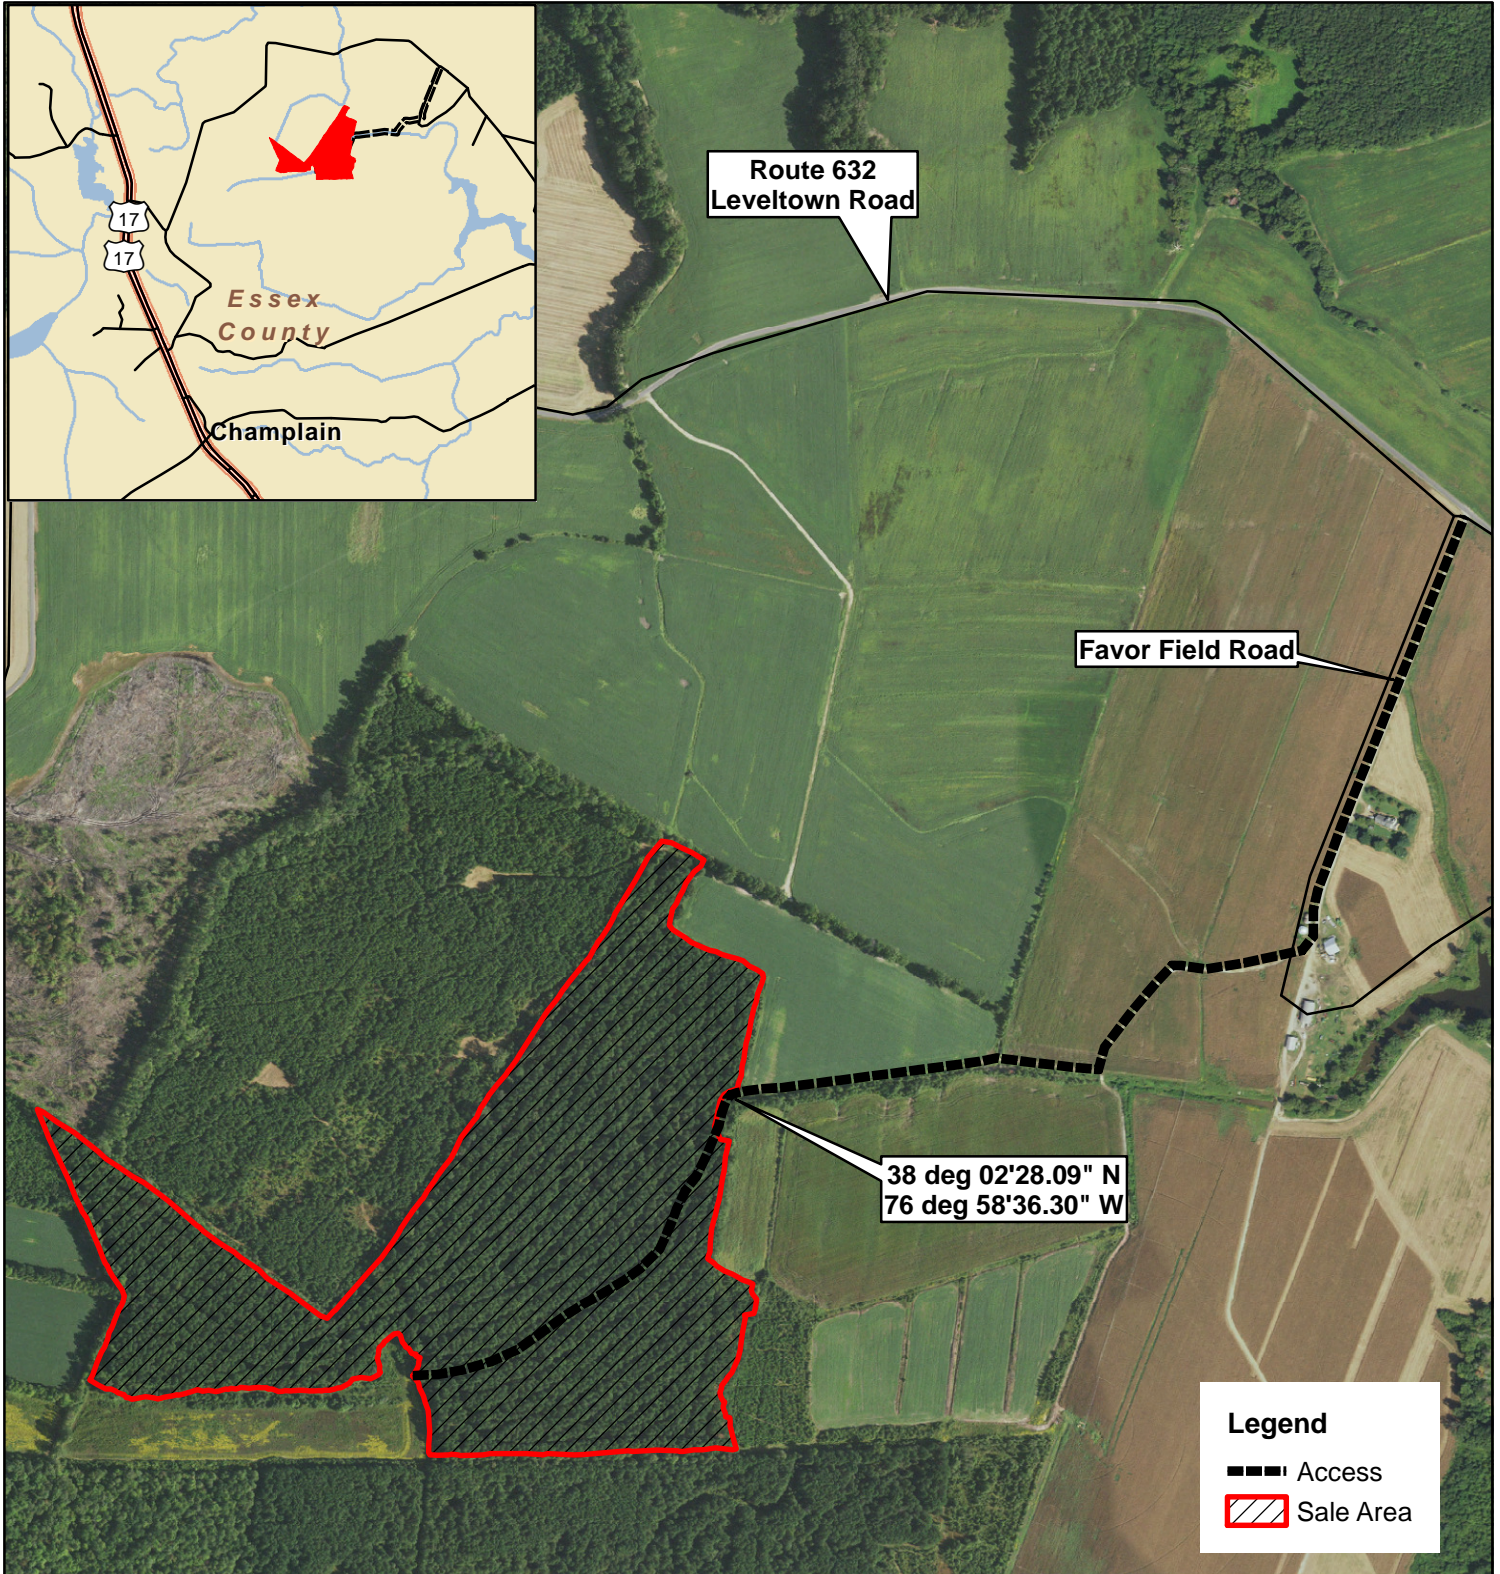

# Favers Tract

Essex County, VA  
Sale Area: 66 +/- Acres (by GPS)

FRM, Inc.  
7840 Richmond-Tappahannock Hwy.  
Aylett, VA 23009  
804.769.3948 Office  
804.840.3362 Mobile  
804.769.0853 Fax  
brian@frmva.com

Consulting Foresters  
and  
Timberland Appraisers

Harvest Boundaries Marked With Blue Paint  
No Harvest From Within SMZ

1 inch = 750 feet

Timber sale at 10 am Thurs., September 12, 2024  
At the Forest Resources Mgmt. Office

MBM 8/19/2024