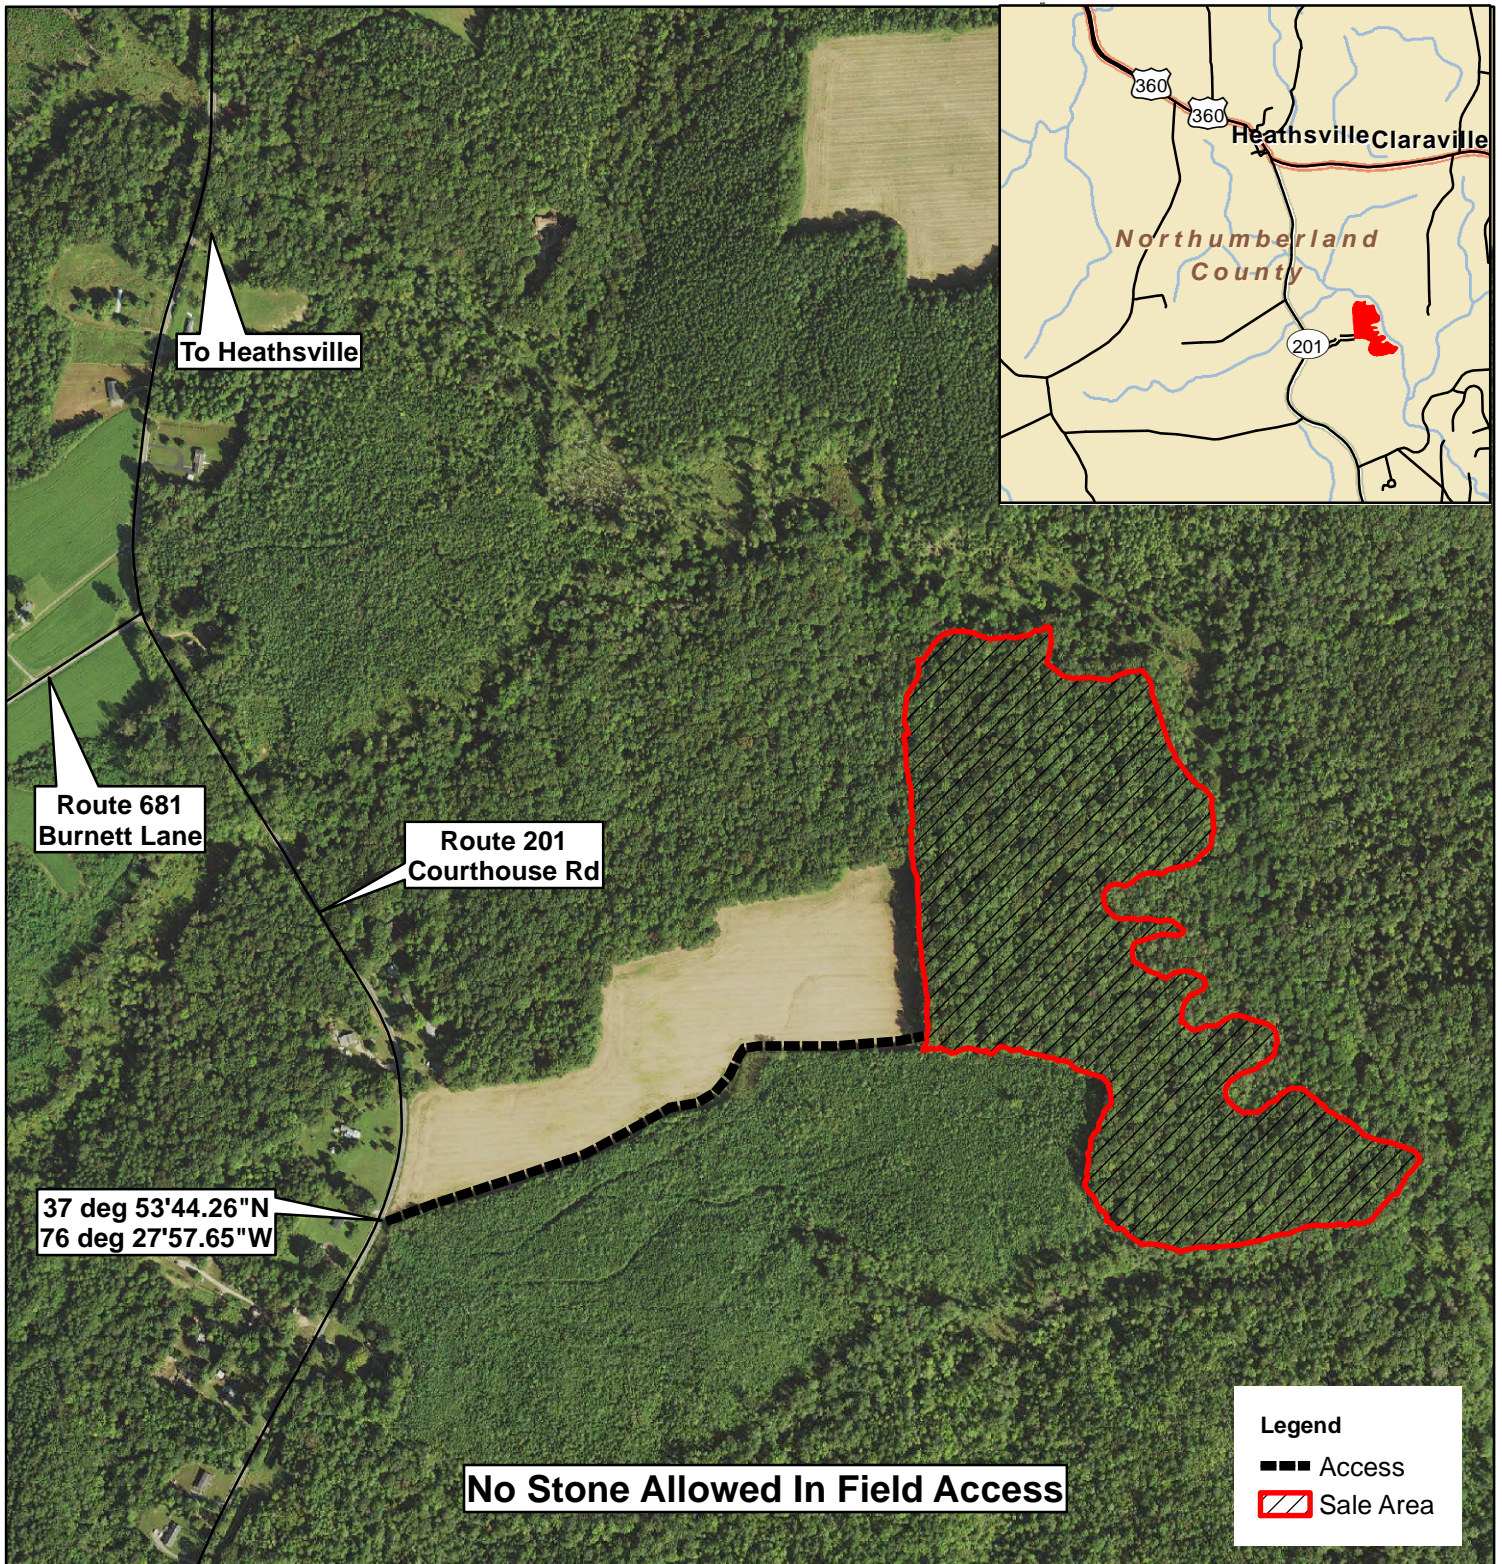

COSTON TRACT

Northumberland County, VA
 Sale Area: 41 +/- (by GPS)

FRM, Inc.
 7840 Richmond-Tappahannock Hwy.
 Aylett, VA 23009
 804.769.3948 Office
 804.840.3362 Mobile
 804.769.0853 Fax
 brian@frmva.com

Consulting Foresters
 and
 Timberland Appraisers

Harvest Boundaries Marked With Blue Paint
 No Harvest From Within SMZ

Timber sale at 10 am Thurs., March 14, 2024
 At the Forest Resources Mgmt. Office

1 inch = 660 feet

MBM 2/20/2023