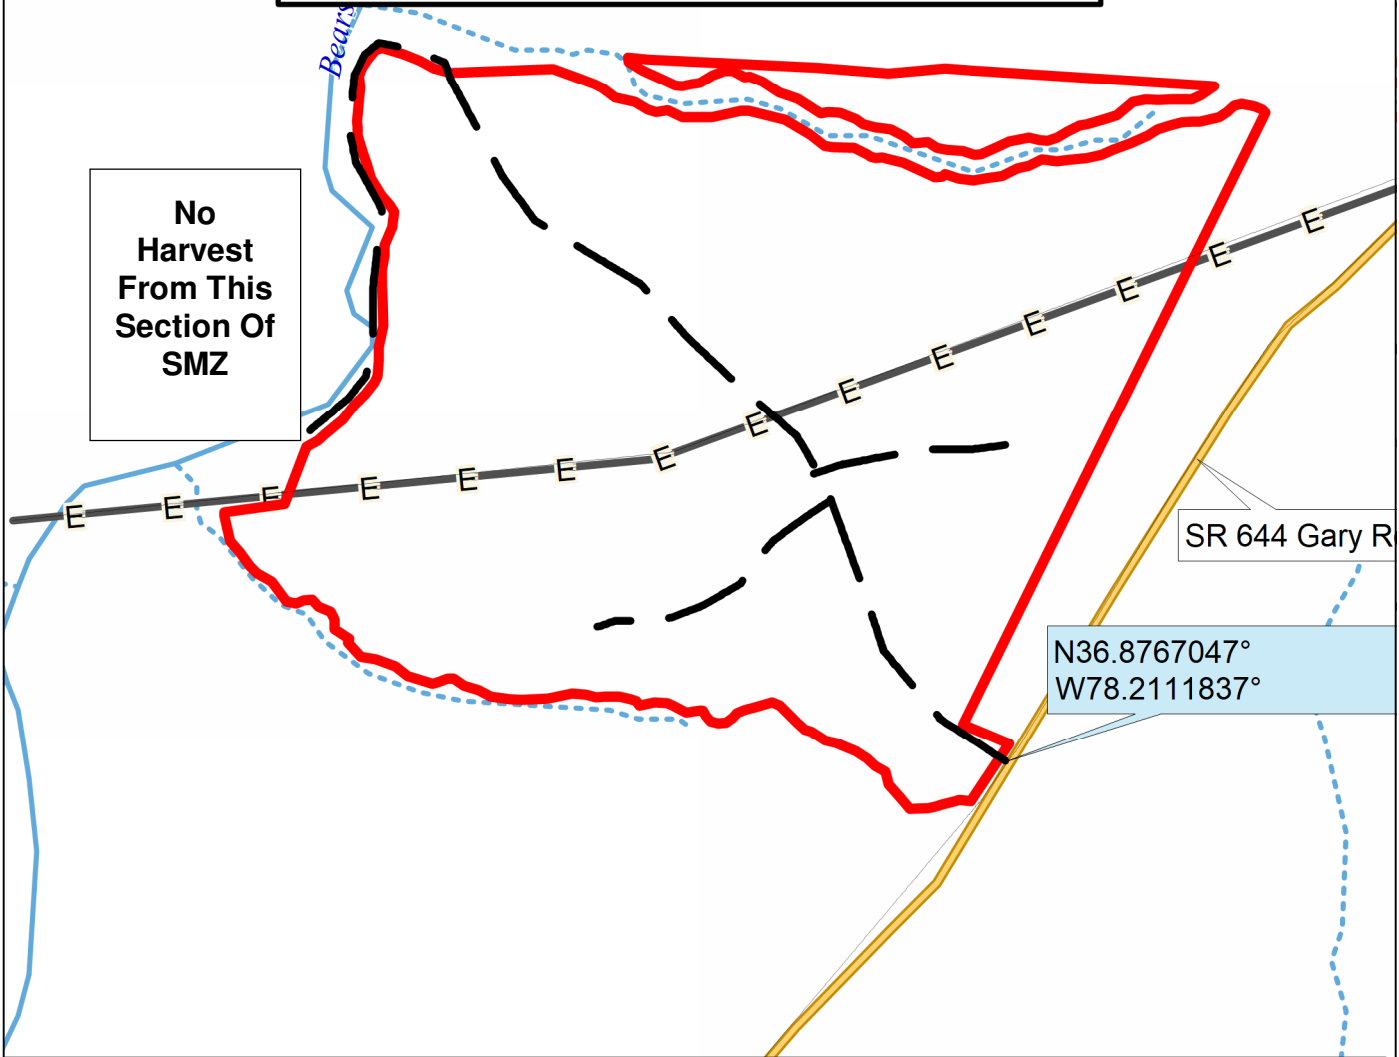

**Sale Map**  
 Mosely Holmes Wingold  
 Lunenburg County, VA  
 121 acres +/- (by GPS)  
 1" = 10 chains  
 224-23-2

**Lock Combo 2-0-0-0**  
**Harvest Boundary Marked With Blue Paint**  
**Property Boundary Marked With Orange Paint**