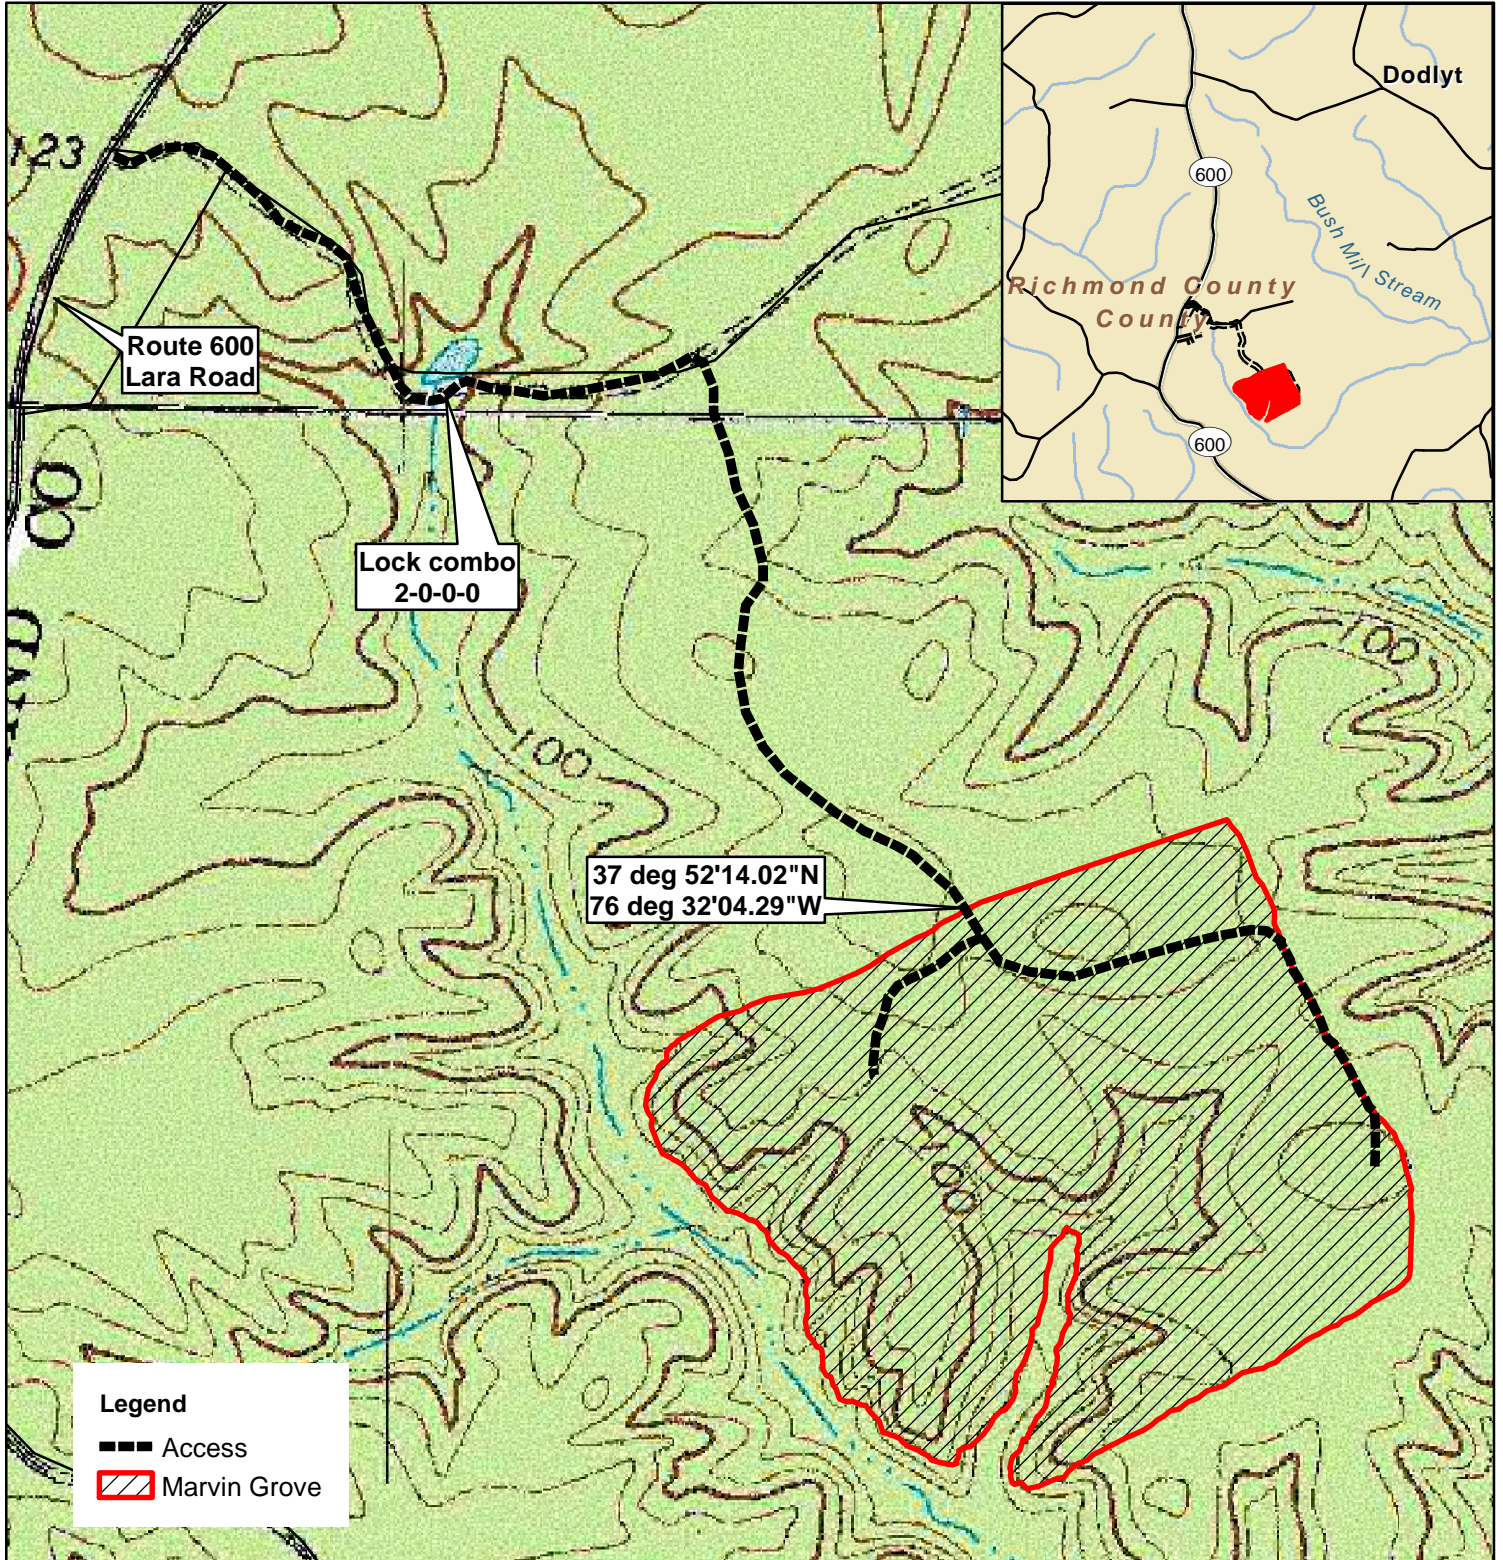

Marvin Grove Tract

Northumberland County, VA
Sale Area: 83 +/- (by GPS)

FRM, Inc.
7840 Richmond-Tappahannock Hwy.
Aylett, VA 23009
804.769.3948 Office
804.840.3362 Mobile
804.769.0853 Fax
brian@frmva.com

Consulting Foresters
and
Timberland Appraisers

Harvest Boundaries Marked With Blue Paint
No Harvest From Within SMZ

Timber sale at 10 am Thurs., October 12, 2023
At the Forest Resources Mgmt. Office

1 inch = 660 feet

LOCK COMBO 2-0-0-0

MBM 9/7/2023