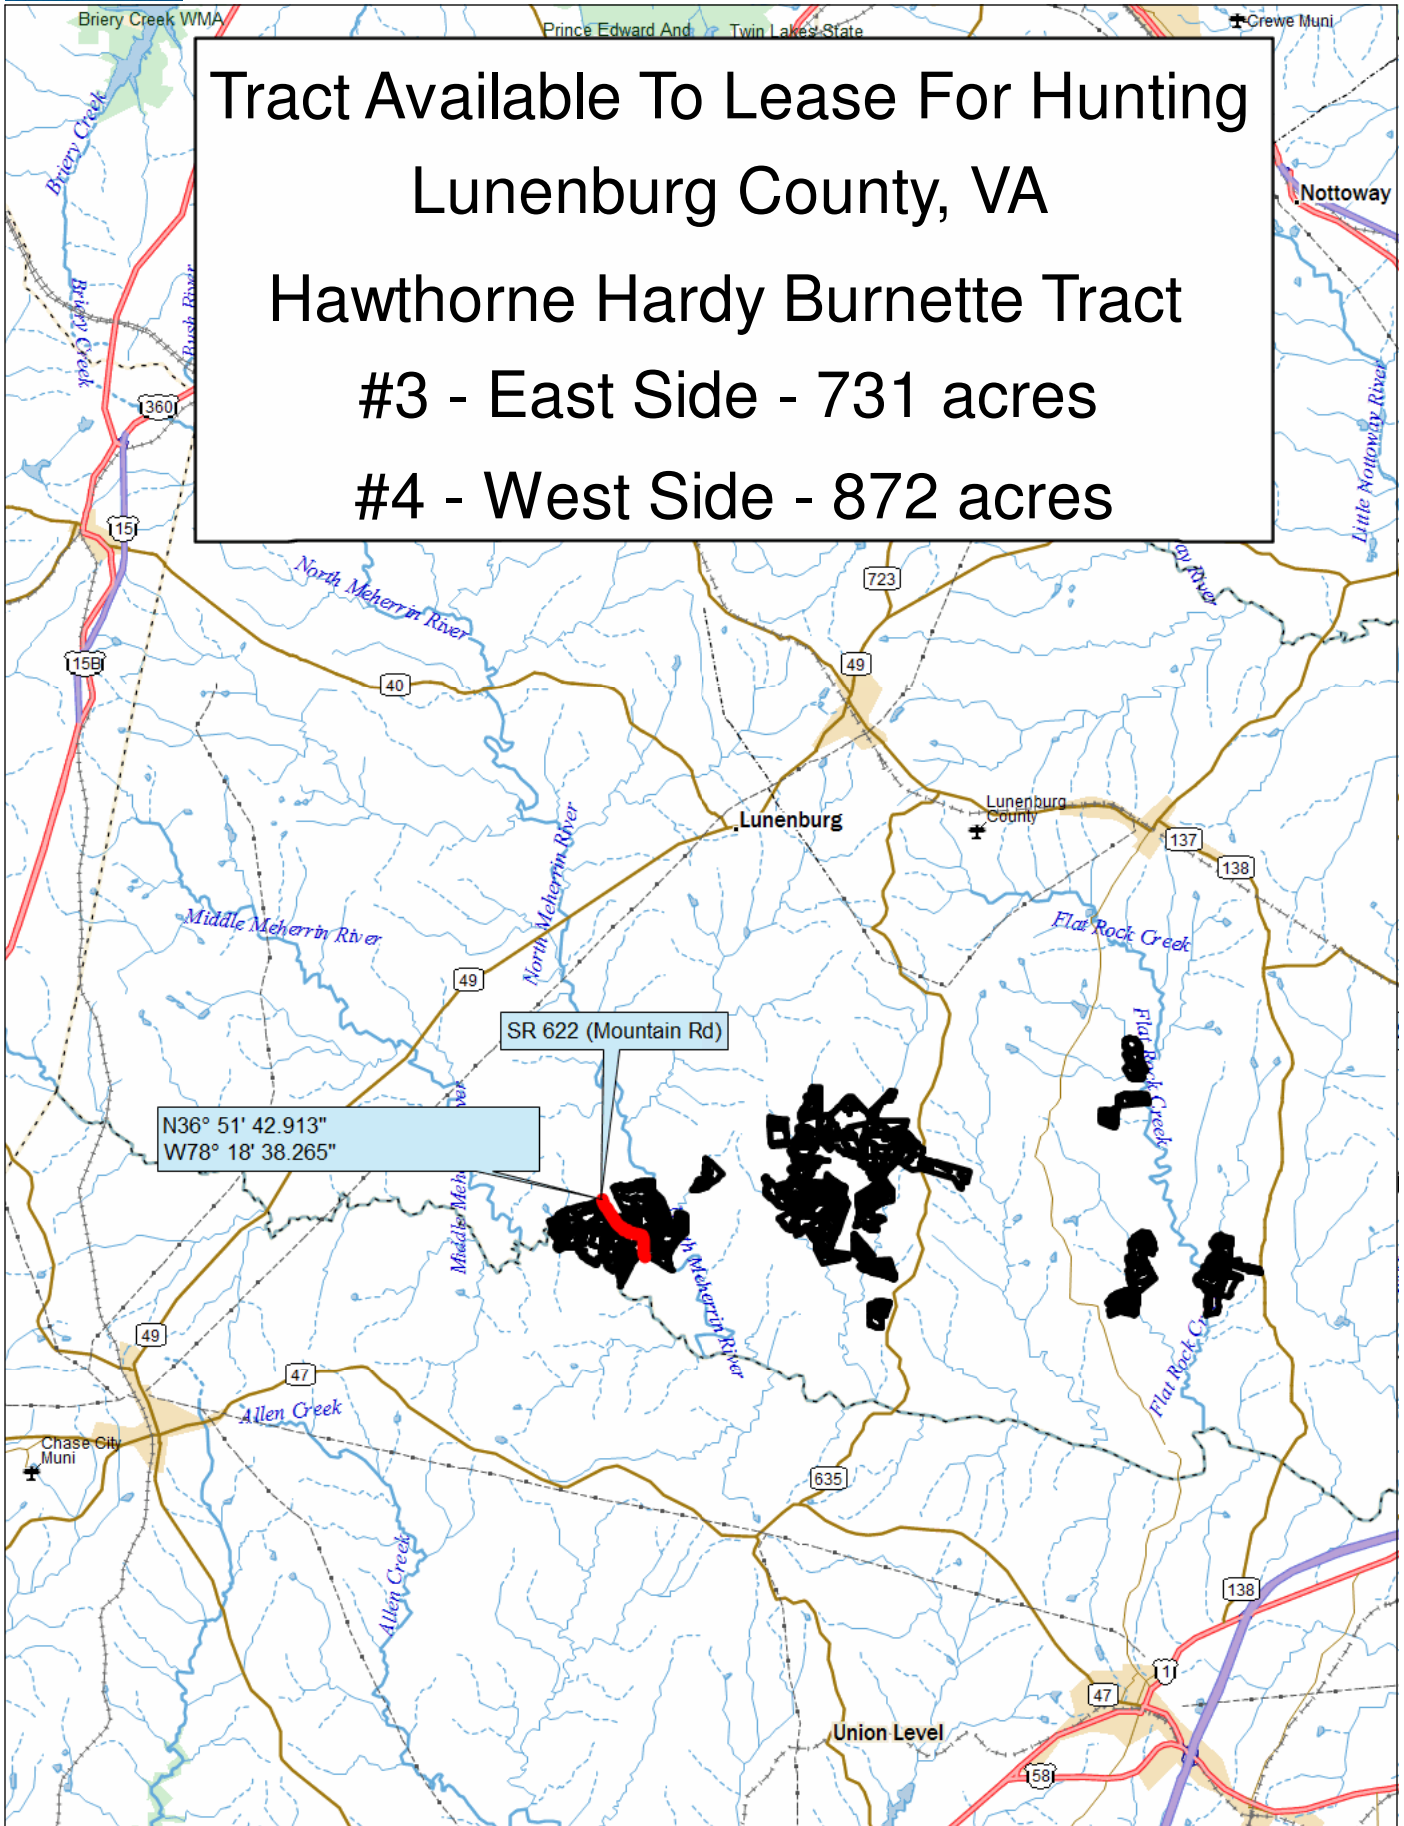

Tract Available To Lease For Hunting
Lunenburg County, VA
Hawthorne Hardy Burnette Tract
#3 - East Side - 731 acres
#4 - West Side - 872 acres

Data use subject to license.

© DeLorme. XMap® 8.

www.delorme.com

Scale 1 : 225,000

1" = 3.28 mi

Data Zoom 9-6