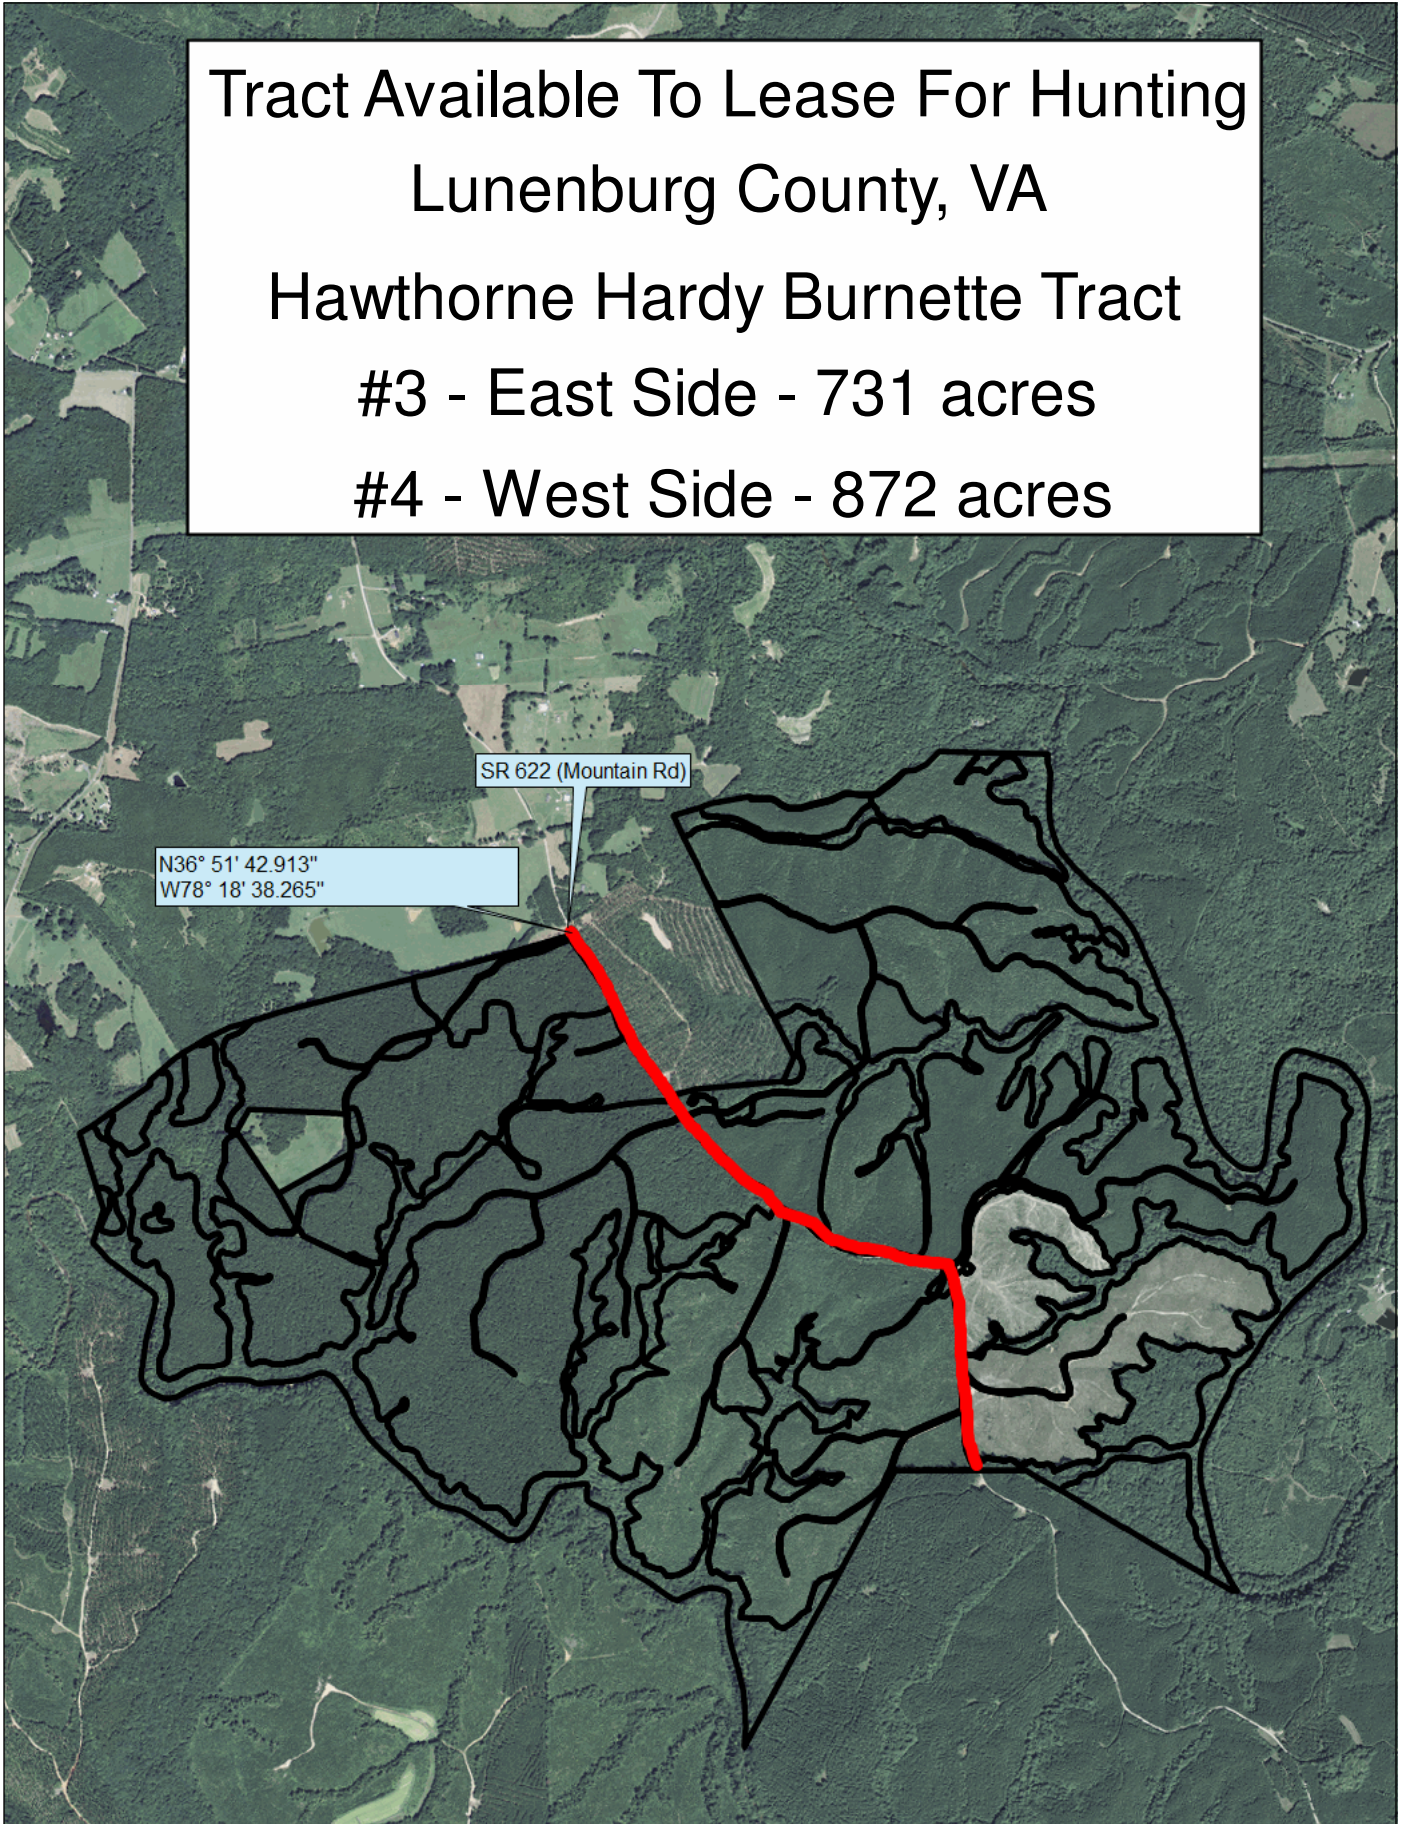

# Tract Available To Lease For Hunting Lunenburg County, VA

## Hawthorne Hardy Burnette Tract

#3 - East Side - 731 acres

#4 - West Side - 872 acres

Data use subject to license.

© DeLorme. XMap® 8.

www.delorme.com

Scale 1 : 24,000

1" = 1,892.1 ft

Data Zoom 13-0