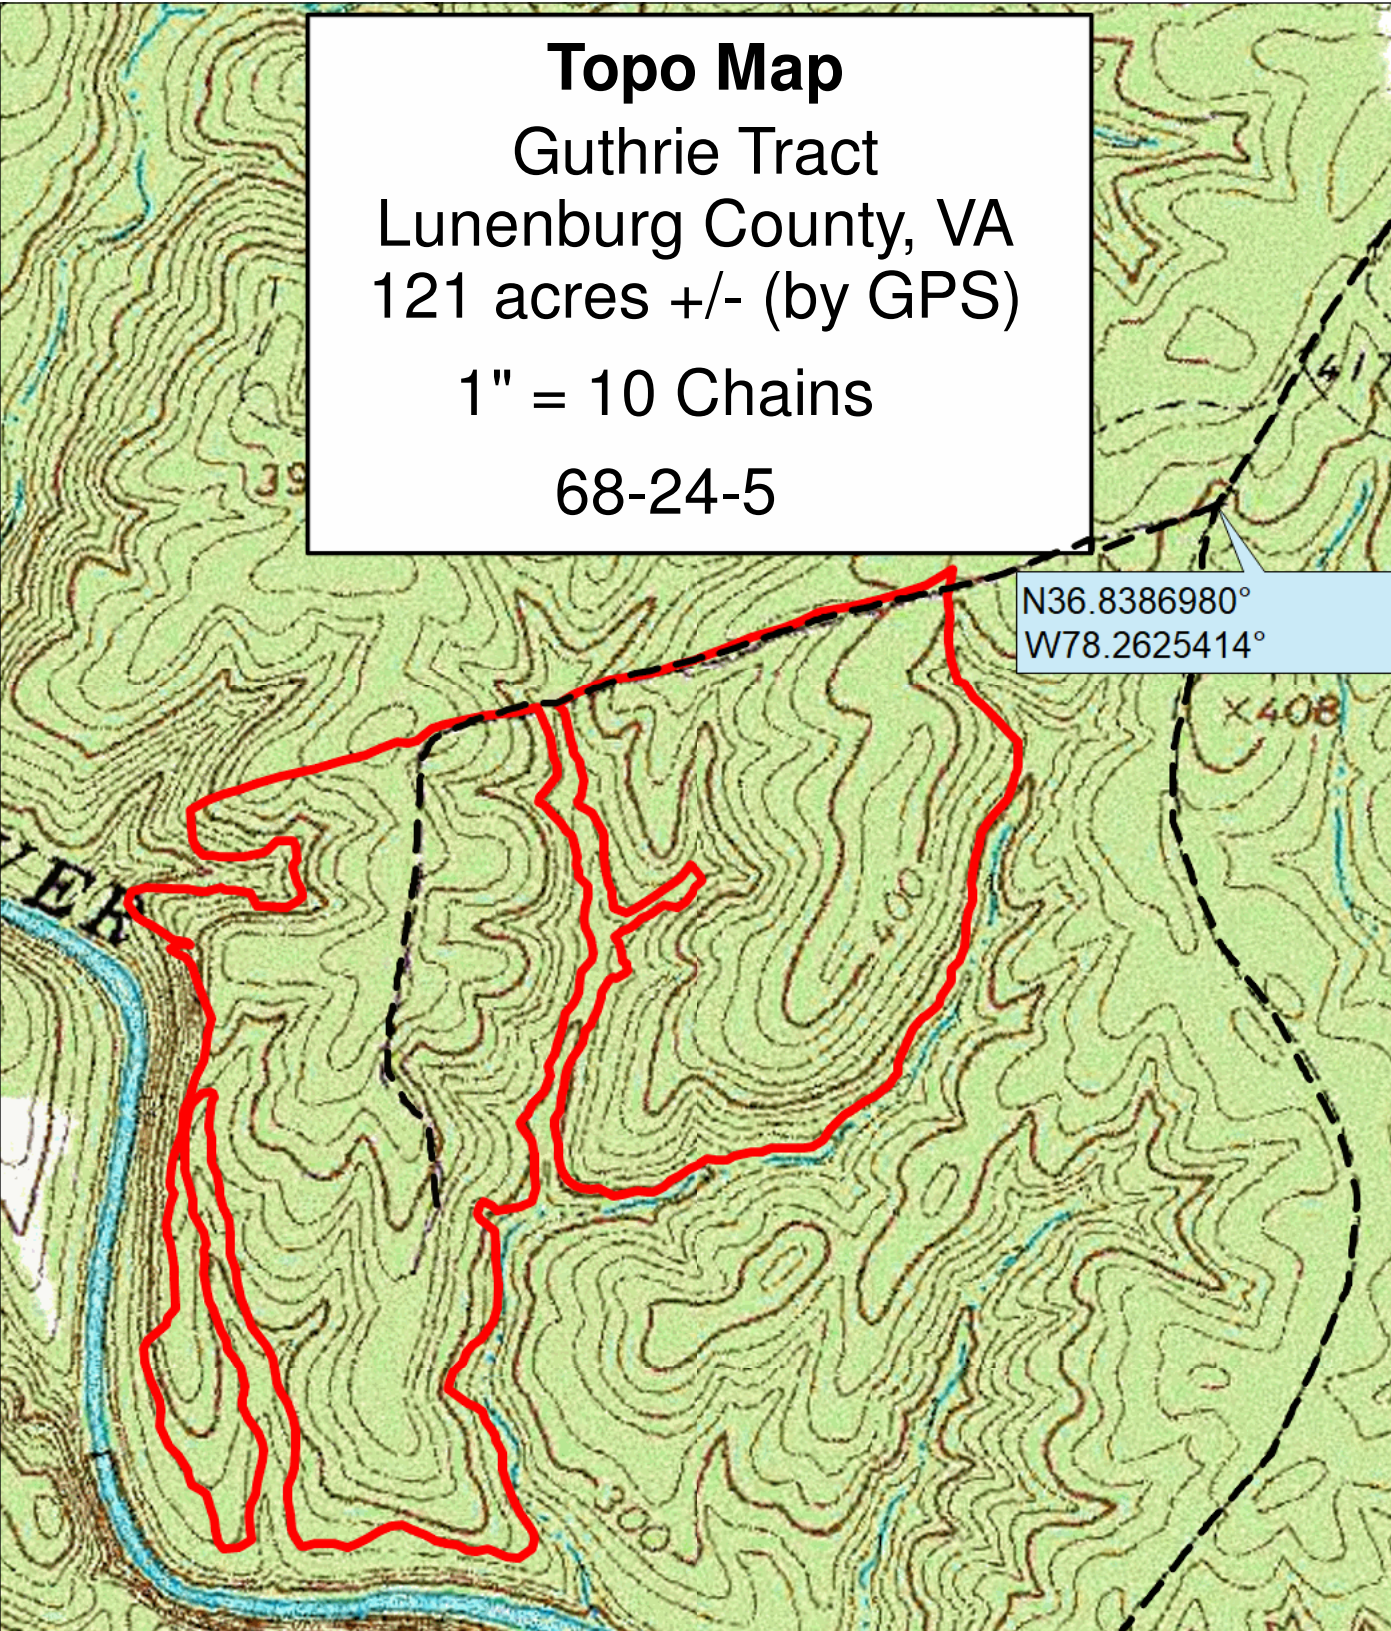

Topo Map
 Guthrie Tract
 Lunenburg County, VA
 121 acres +/- (by GPS)
 1" = 10 Chains
 68-24-5

N36.8386980°
 W78.2625414°

Harvest Boundary Marked With Blue Paint	Timber Sale Location and Time
Property Boundary Marked With Yellow Paint	FRM, Inc Office, Aylett, VA
Gate Combo 2-0-0-0	Friday April 26, 2024, 10:00 AM