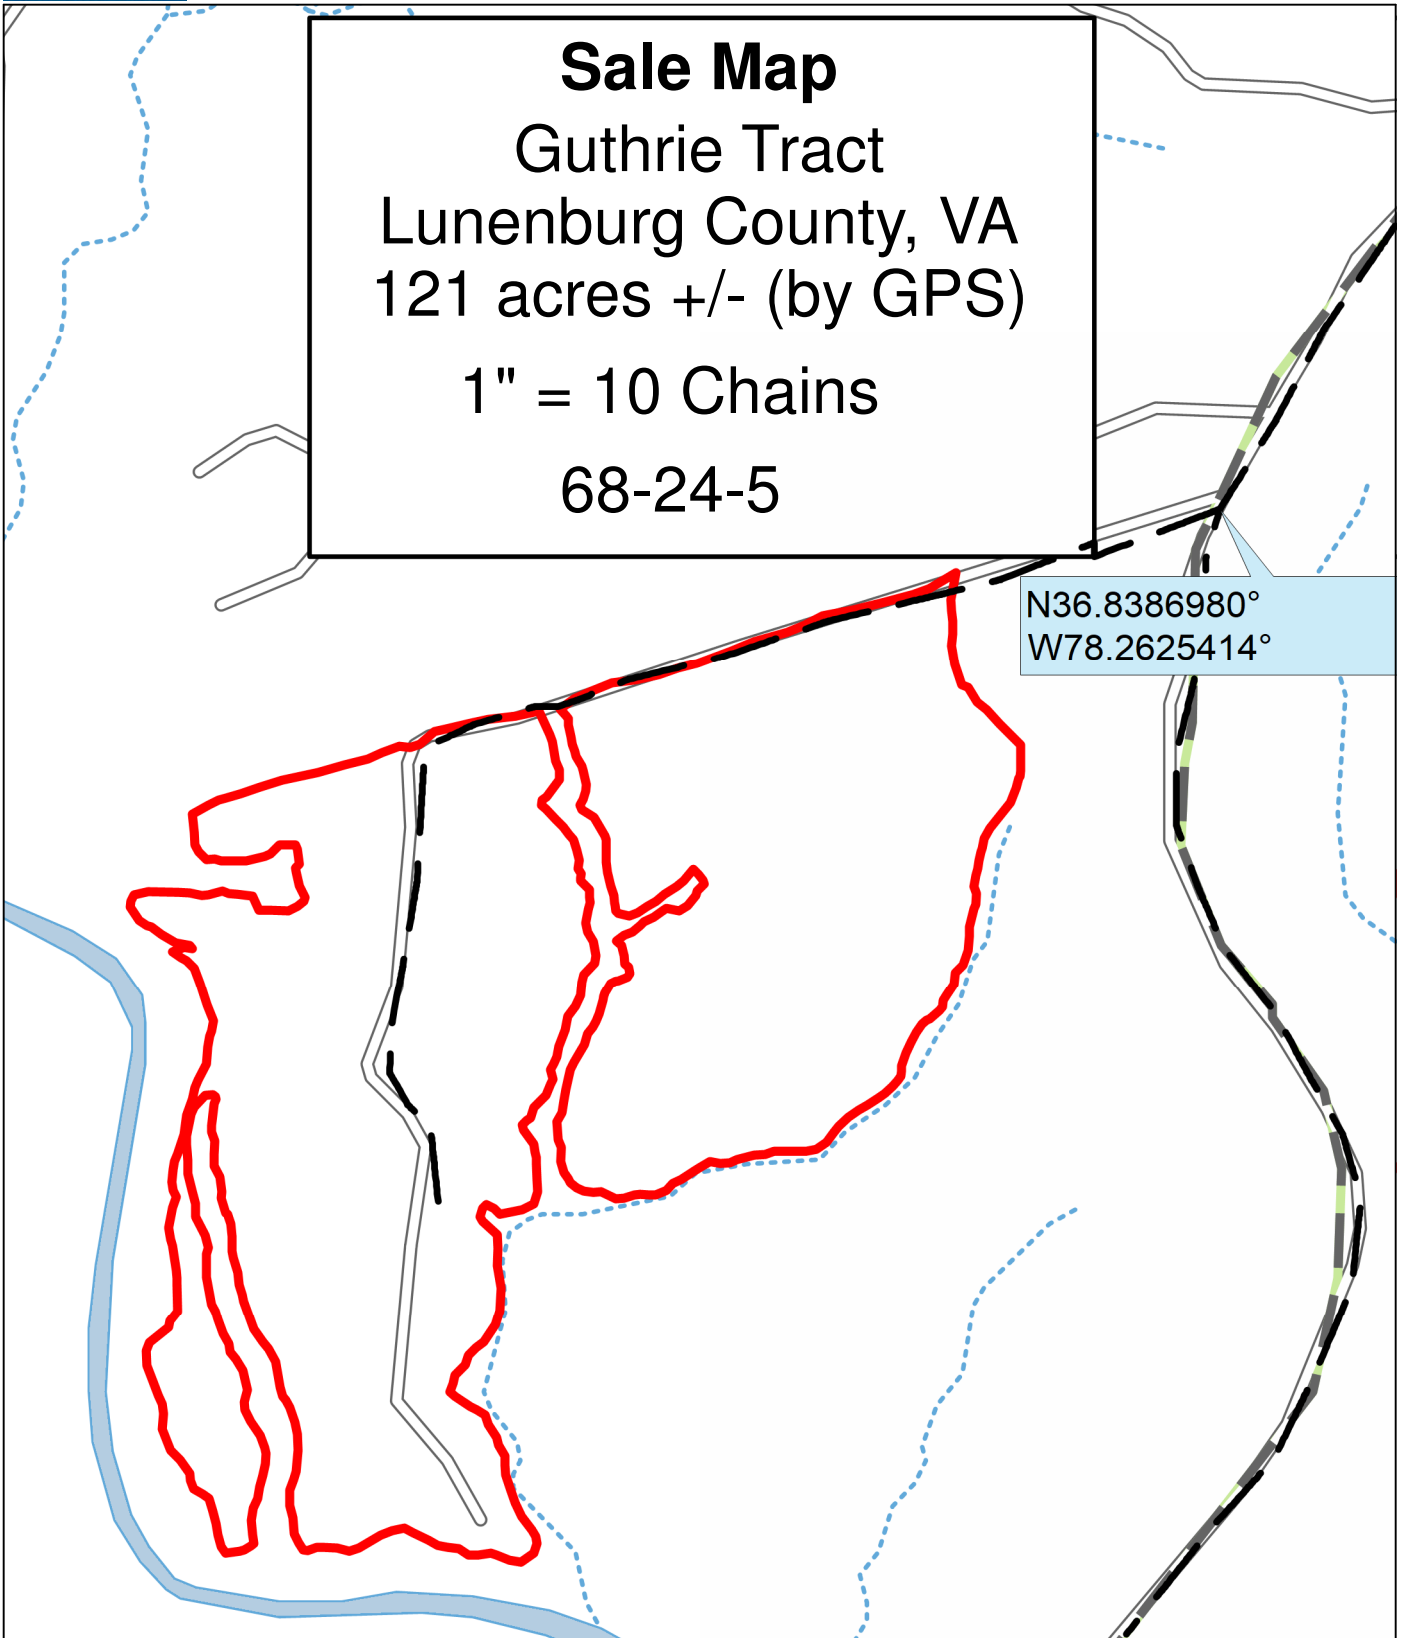

**Sale Map**  
 Guthrie Tract  
 Lunenburg County, VA  
 121 acres +/- (by GPS)  
 1" = 10 Chains  
 68-24-5

N36.8386980°  
 W78.2625414°

**Harvest Boundary Marked With Blue Paint**  
**Property Boundary Marked With Yellow Paint**  
**Gate Combo 2-0-0-0**

**Timber Sale Location and Time**  
**FRM, Inc Office, Aylett, VA**  
**Friday April 26, 2024, 10:00 AM**

Data use subject to license.

© DeLorme. XMap® 8.

www.delorme.com