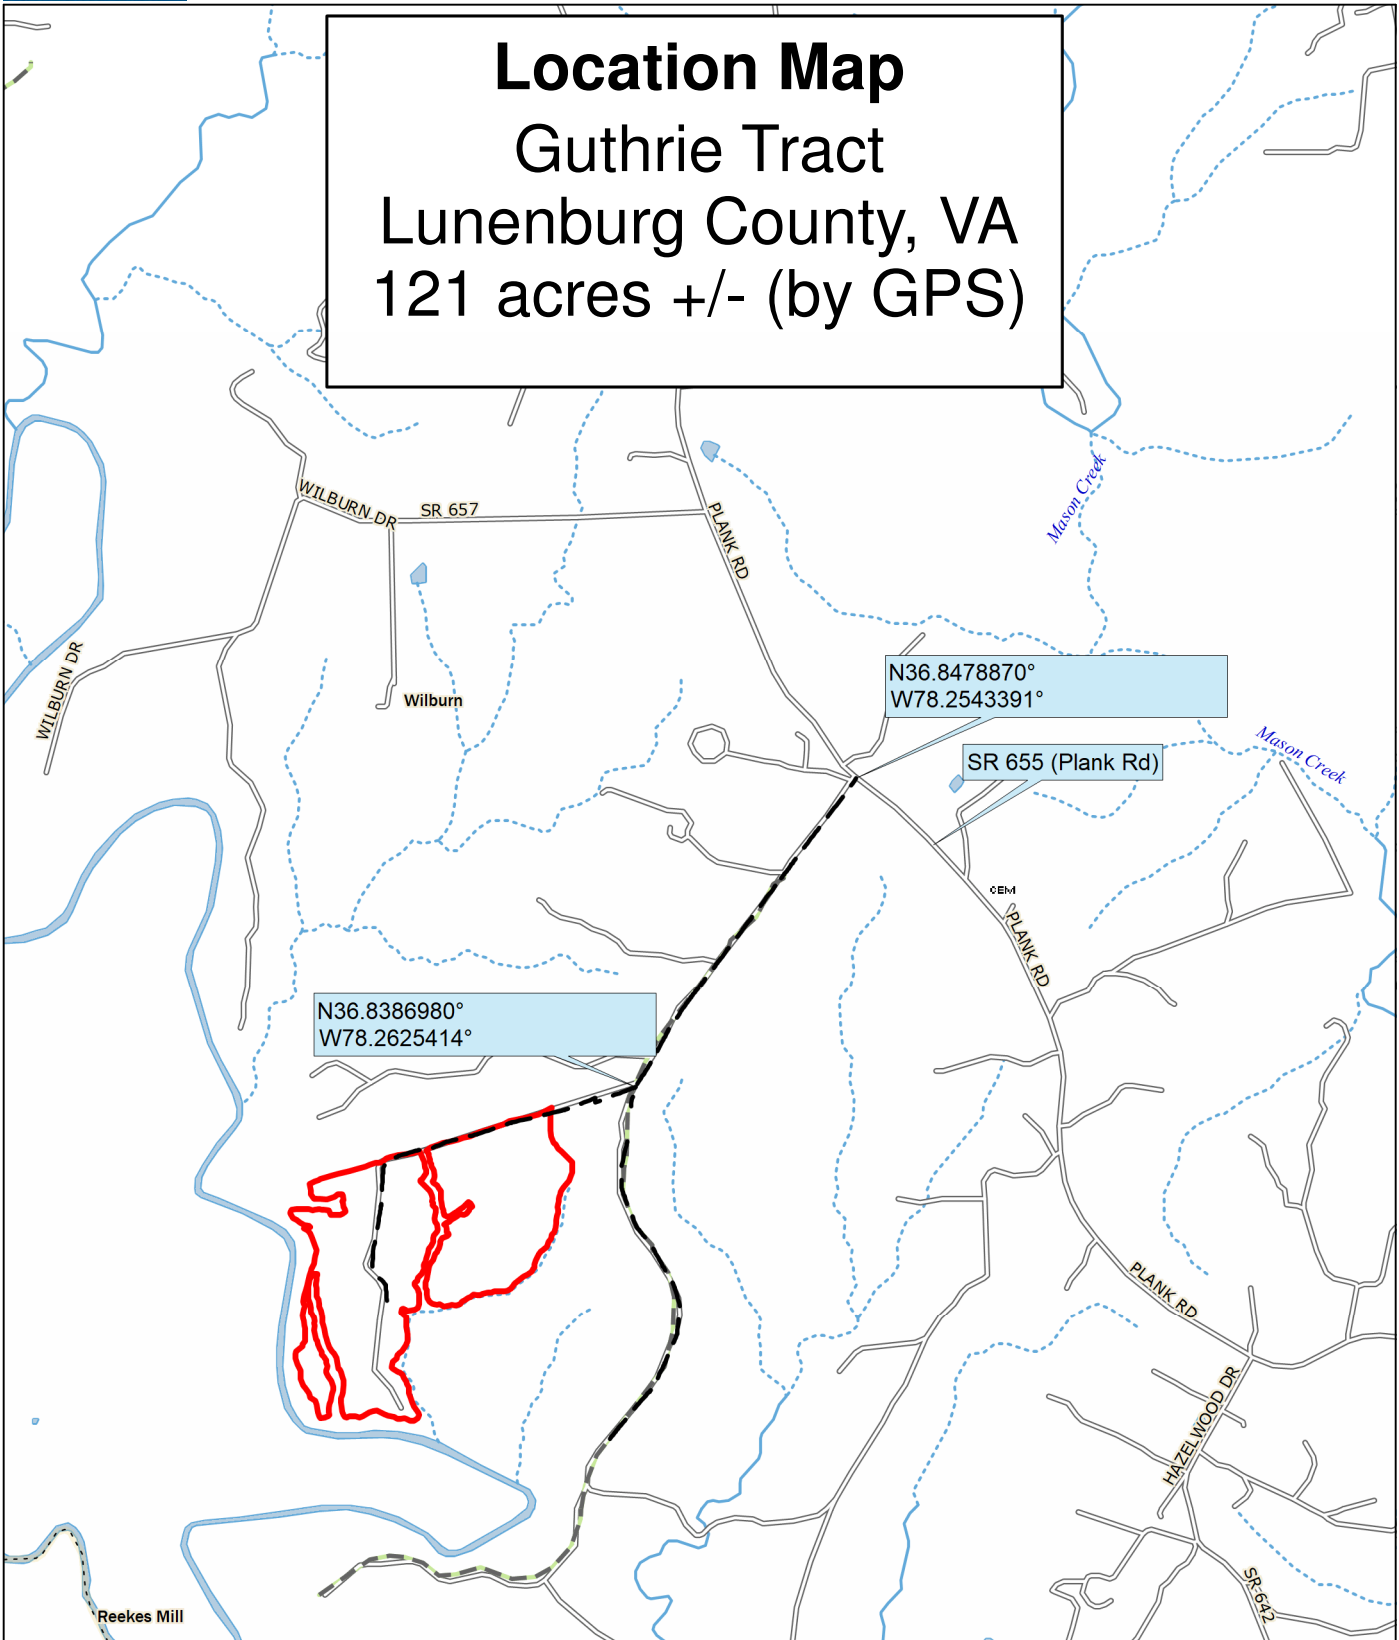

Location Map
Guthrie Tract
Lunenburg County, VA
121 acres +/- (by GPS)

<p>Harvest Boundary Marked With Blue Paint</p> <p>Property Boundary Marked With Yellow Paint</p> <p>Gate Combo 2-0-0-0</p>	<p>Timber Sale Location and Time</p> <p>FRM, Inc Office, Aylett, VA</p> <p>Friday April 26, 2024, 10:00 AM</p>
---	---