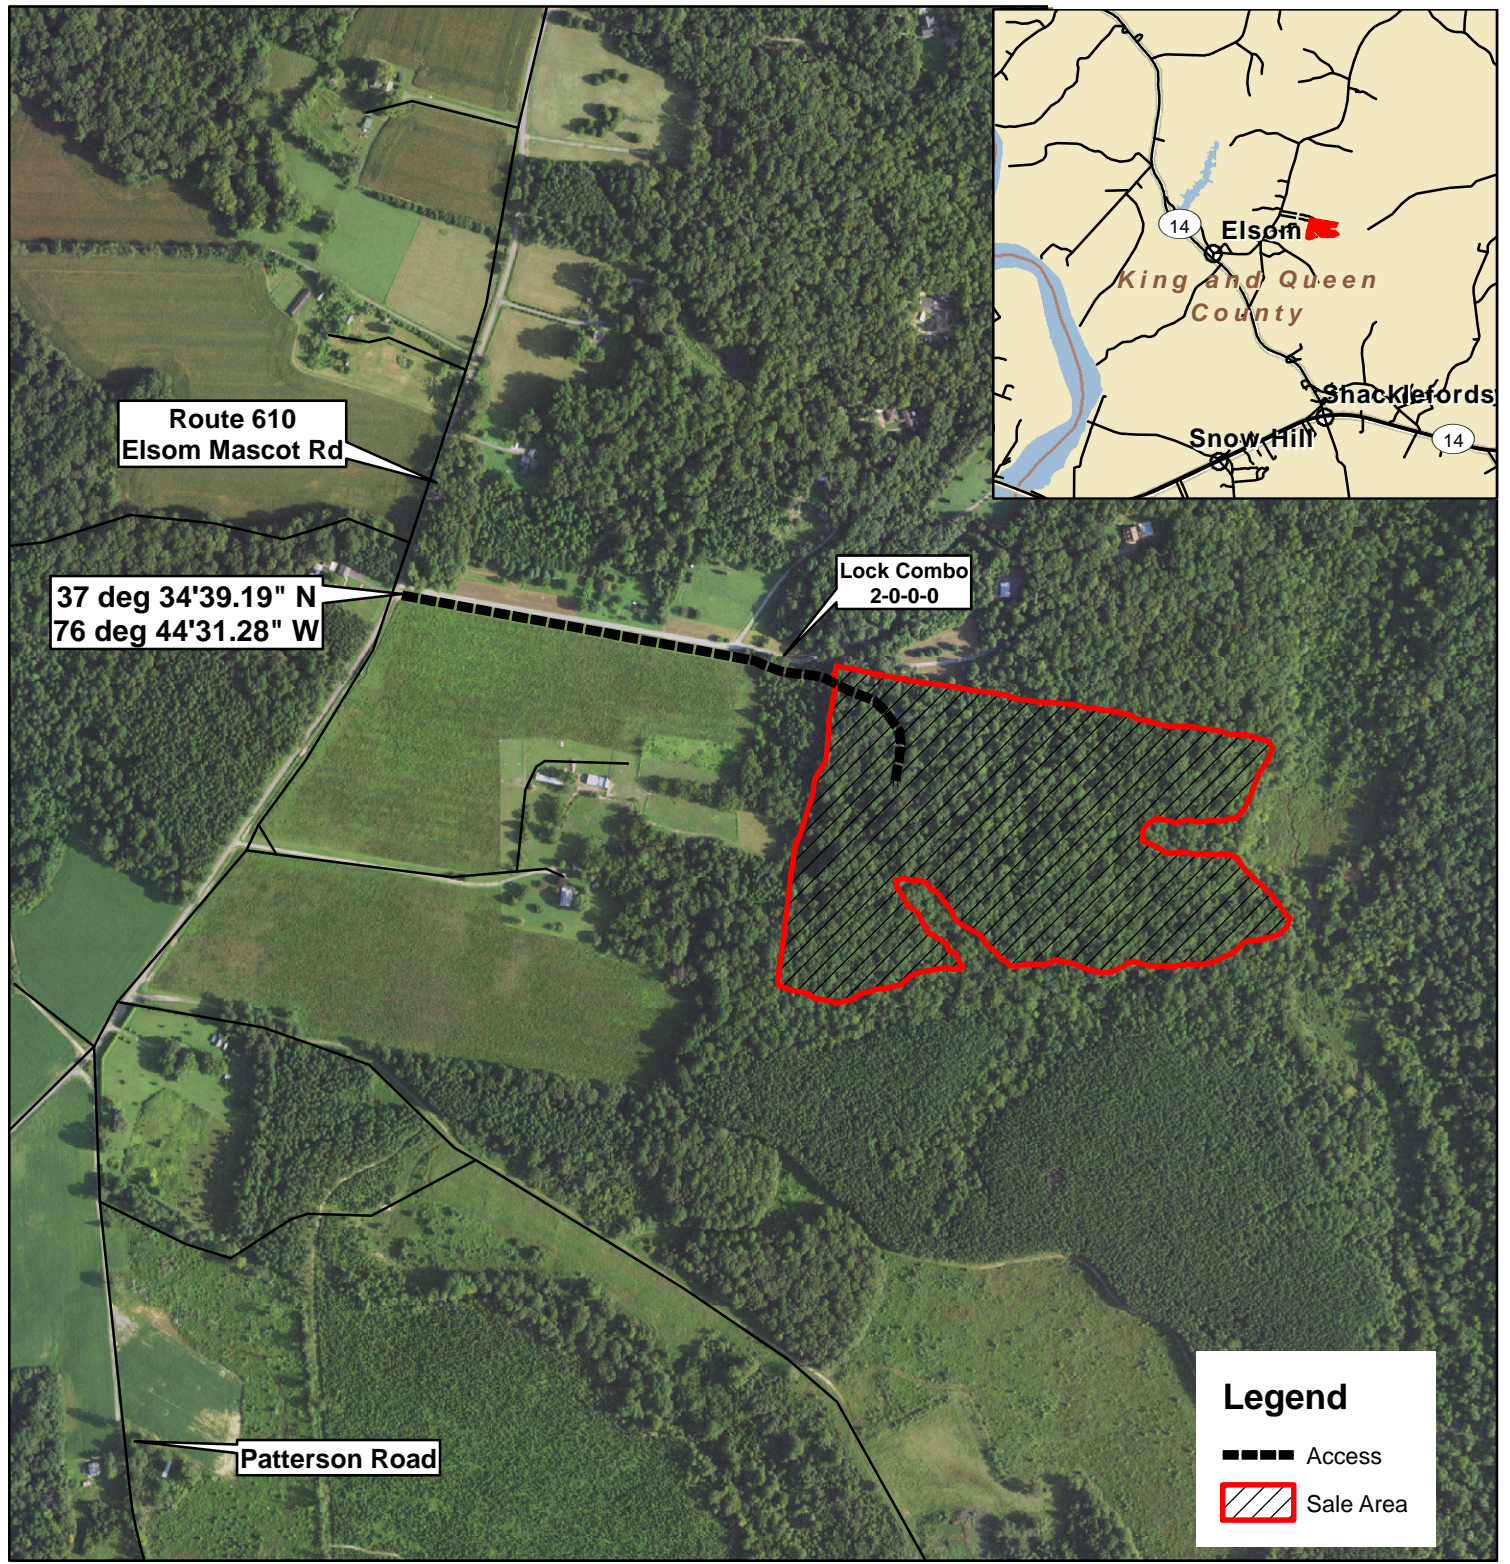

Burress Tract

King and Queen County, VA
Cruise Area: 31 +/- Acres (by GPS)

FRM, Inc.
7840 Richmond-Tappahannock Hwy.
Aylett, VA 23009
804.769.3948 Office
804.840.3362 Mobile
804.769.0853 Fax
brian@frmva.com

Consulting Foresters
and
Timberland Appraisers

Legend

- Access
- ▨ Sale Area

Harvest Boundaries Marked With Blue Paint
No Harvest From Within SMZ

Timber sale at 10 am Thurs., April 4, 2024
At the Forest Resources Mgmt. Office

1 inch = 660 feet

MBM 3/14/2024