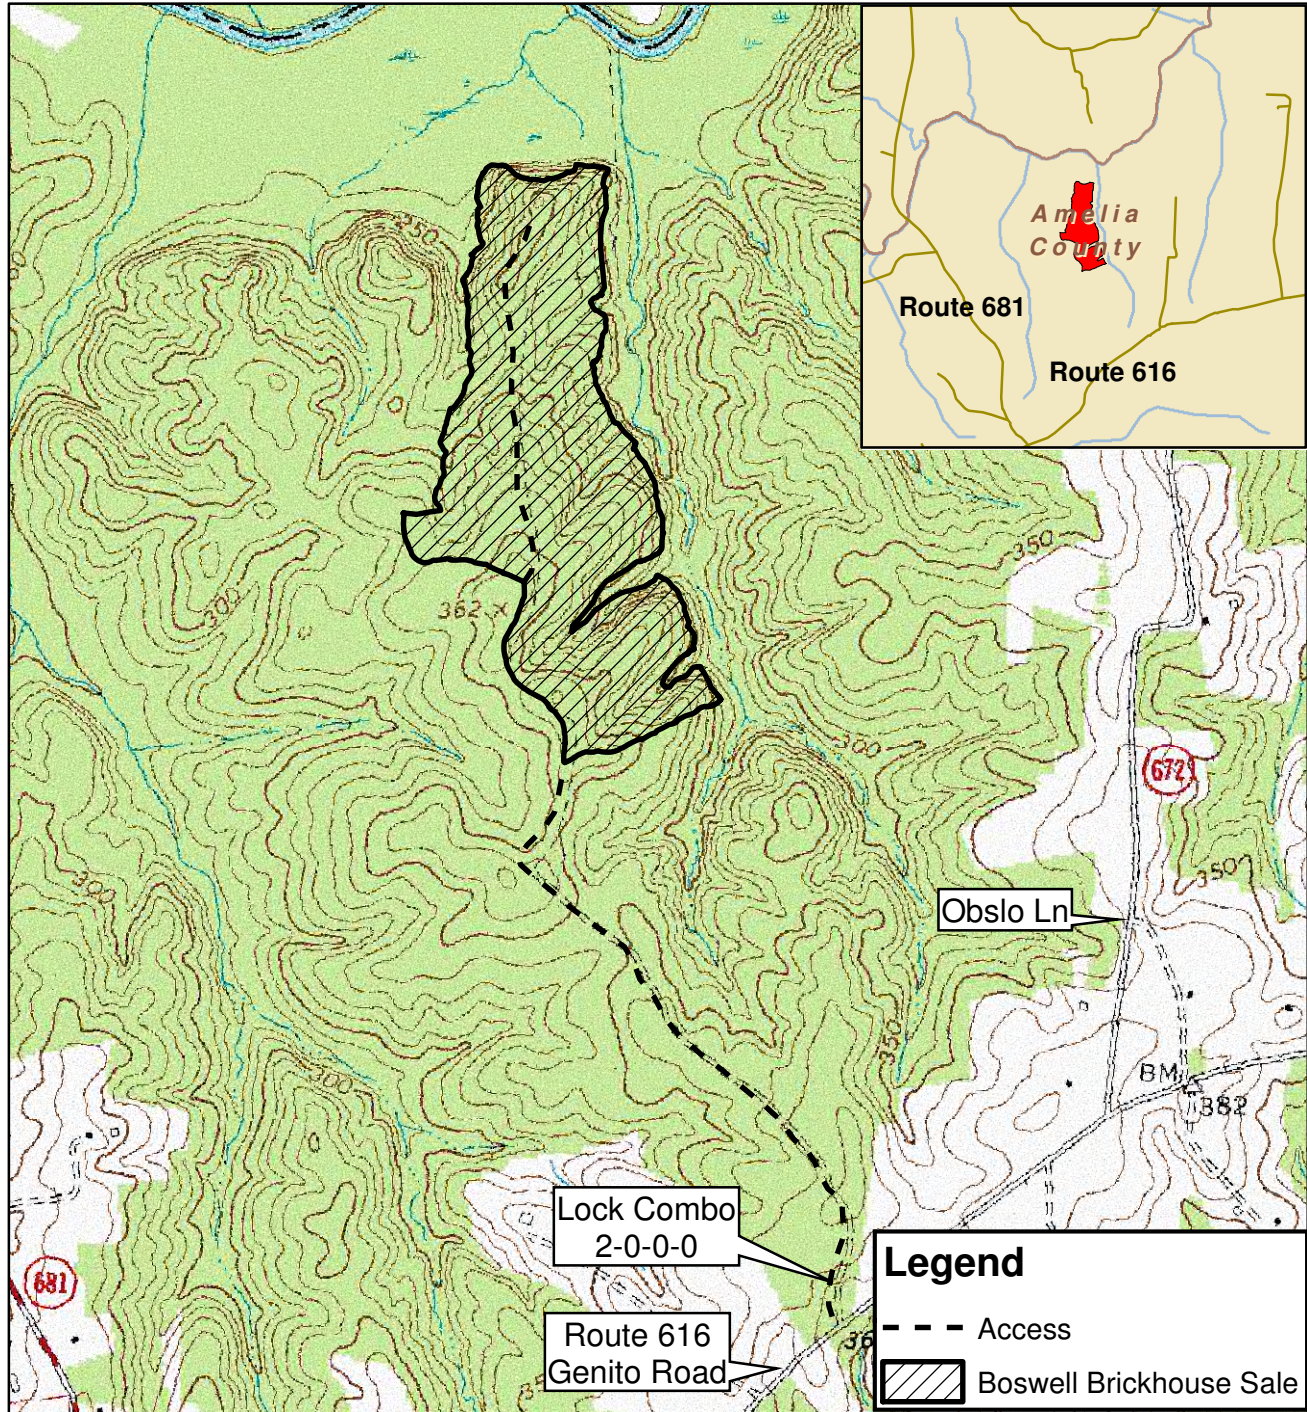

Boswell Brickhouse Tract

Amelia County, VA
Sale Area: 88 +/- Acres (by GPS)

Forest Resources Management
7840 Richmond-Tappahannock Hwy
Aylett, Virginia 23009
(804)769-3948 Office
(804)769-0853 Fax
(804)296-7239 Mobile
Carter@FRMVA.com
FRMVA.com
*Consulting Foresters
and
Timberland Appraisers*

Harvest boundaries are marked with BLUE paint.
No Harvest from within SMZ's

1 inch = 1,250 feet

CFU 2/29/2024