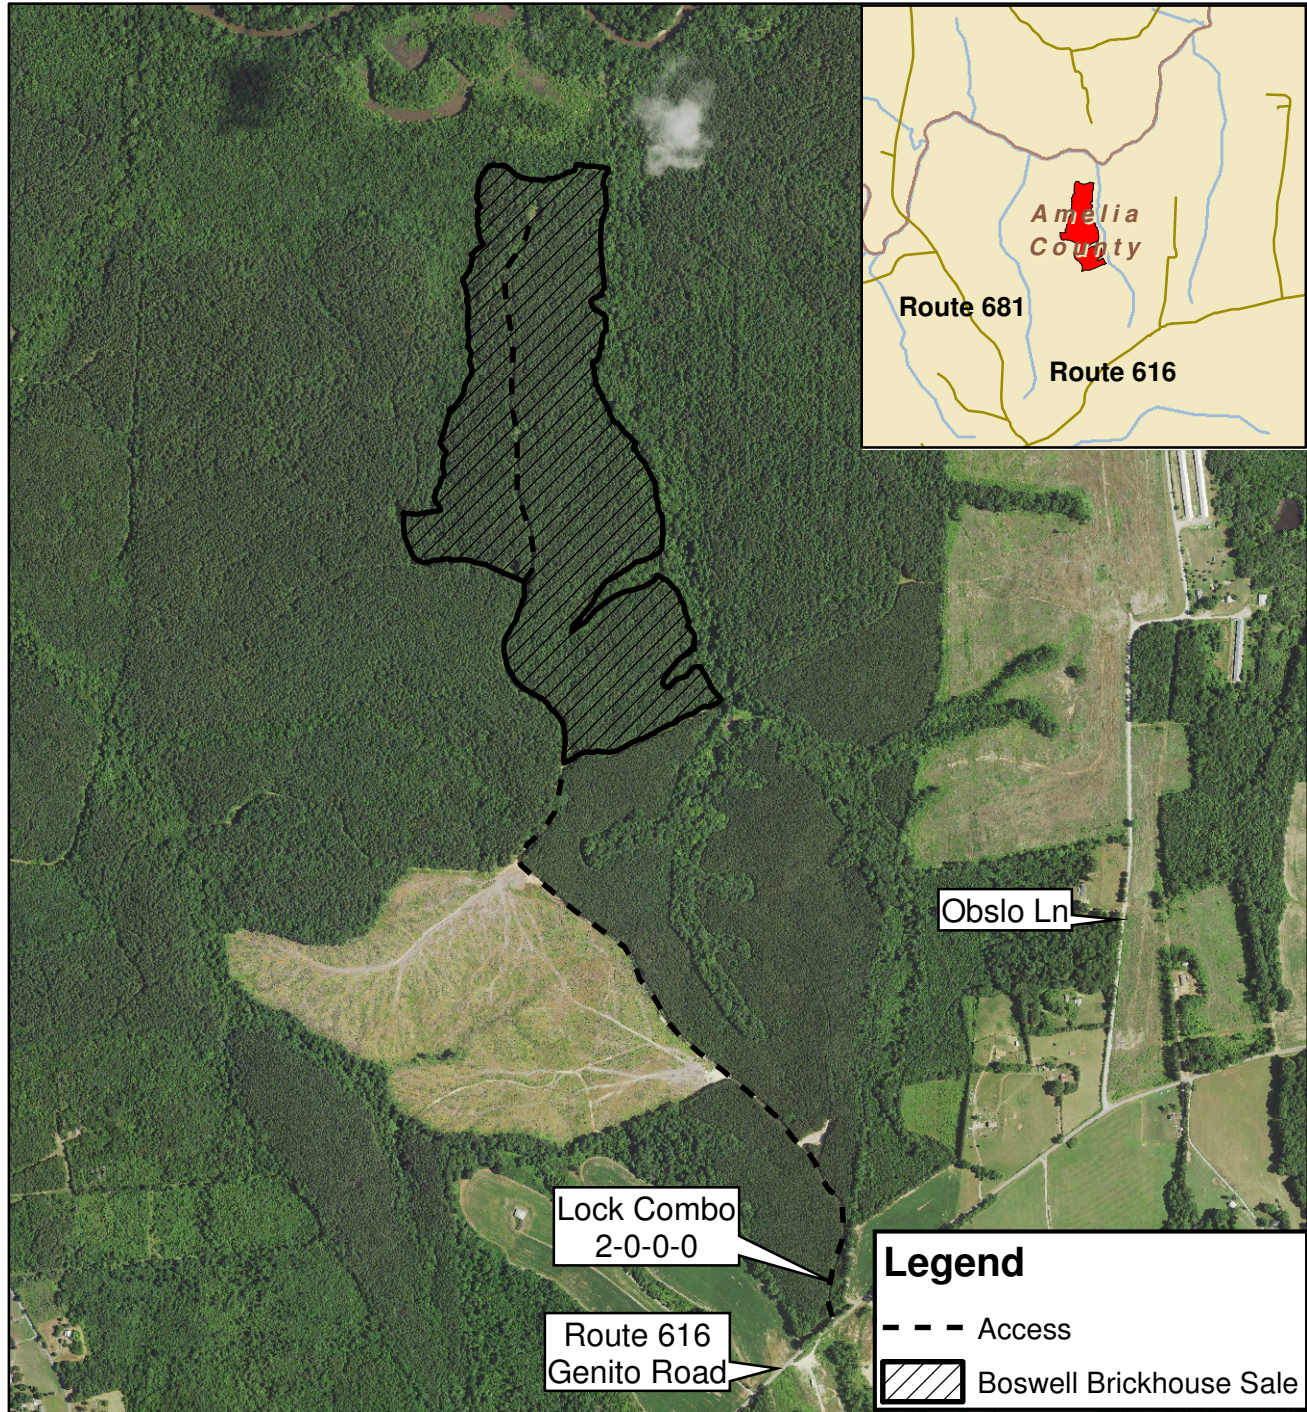

# Boswell Brickhouse Tract

Amelia County, VA  
Sale Area: 88 +/- Acres (by GPS)

Forest Resources Management  
7840 Richmond-Tappahannock Hwy  
Aylett, Virginia 23009  
(804)769-3948 Office  
(804)769-0853 Fax  
(804)296-7239 Mobile  
[Carter@FRMVA.com](mailto:Carter@FRMVA.com)  
[FRMVA.com](http://FRMVA.com)  
*Consulting Foresters  
and  
Timberland Appraisers*

Harvest boundaries are marked with BLUE paint.  
No Harvest from within SMZ's

1 inch = 1,250 feet

CFU 2/29/2024