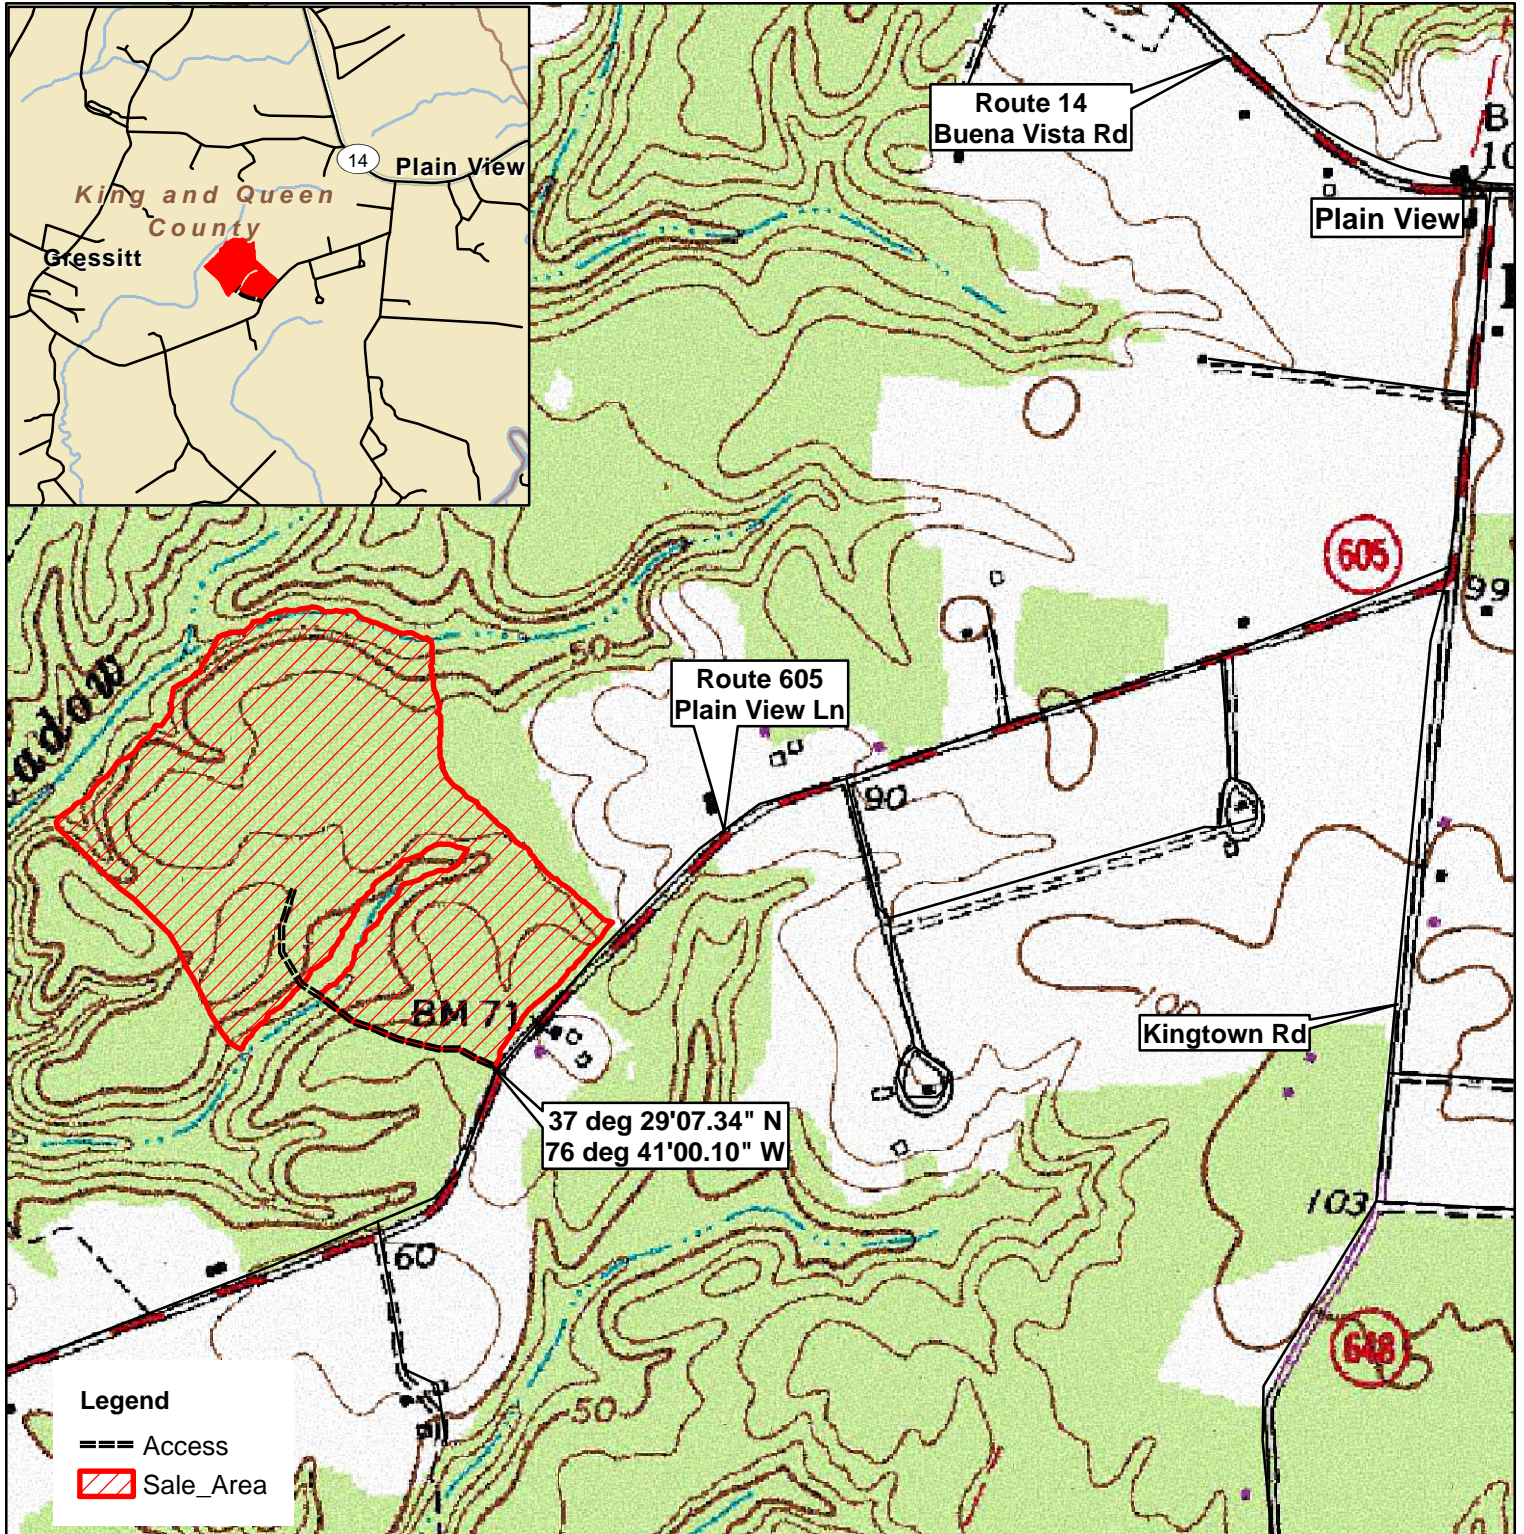

Sutton Tract

King and Queen County, VA
Sale Area: 60 +/- Acres (by GPS)

FRM, Inc.
7840 Richmond-Tappahannock Hwy.
Aylett, VA 23009
804.769.3948 Office
804.840.3362 Mobile
804.769.0853 Fax
brian@frmva.com

Consulting Foresters
and
Timberland Appraisers