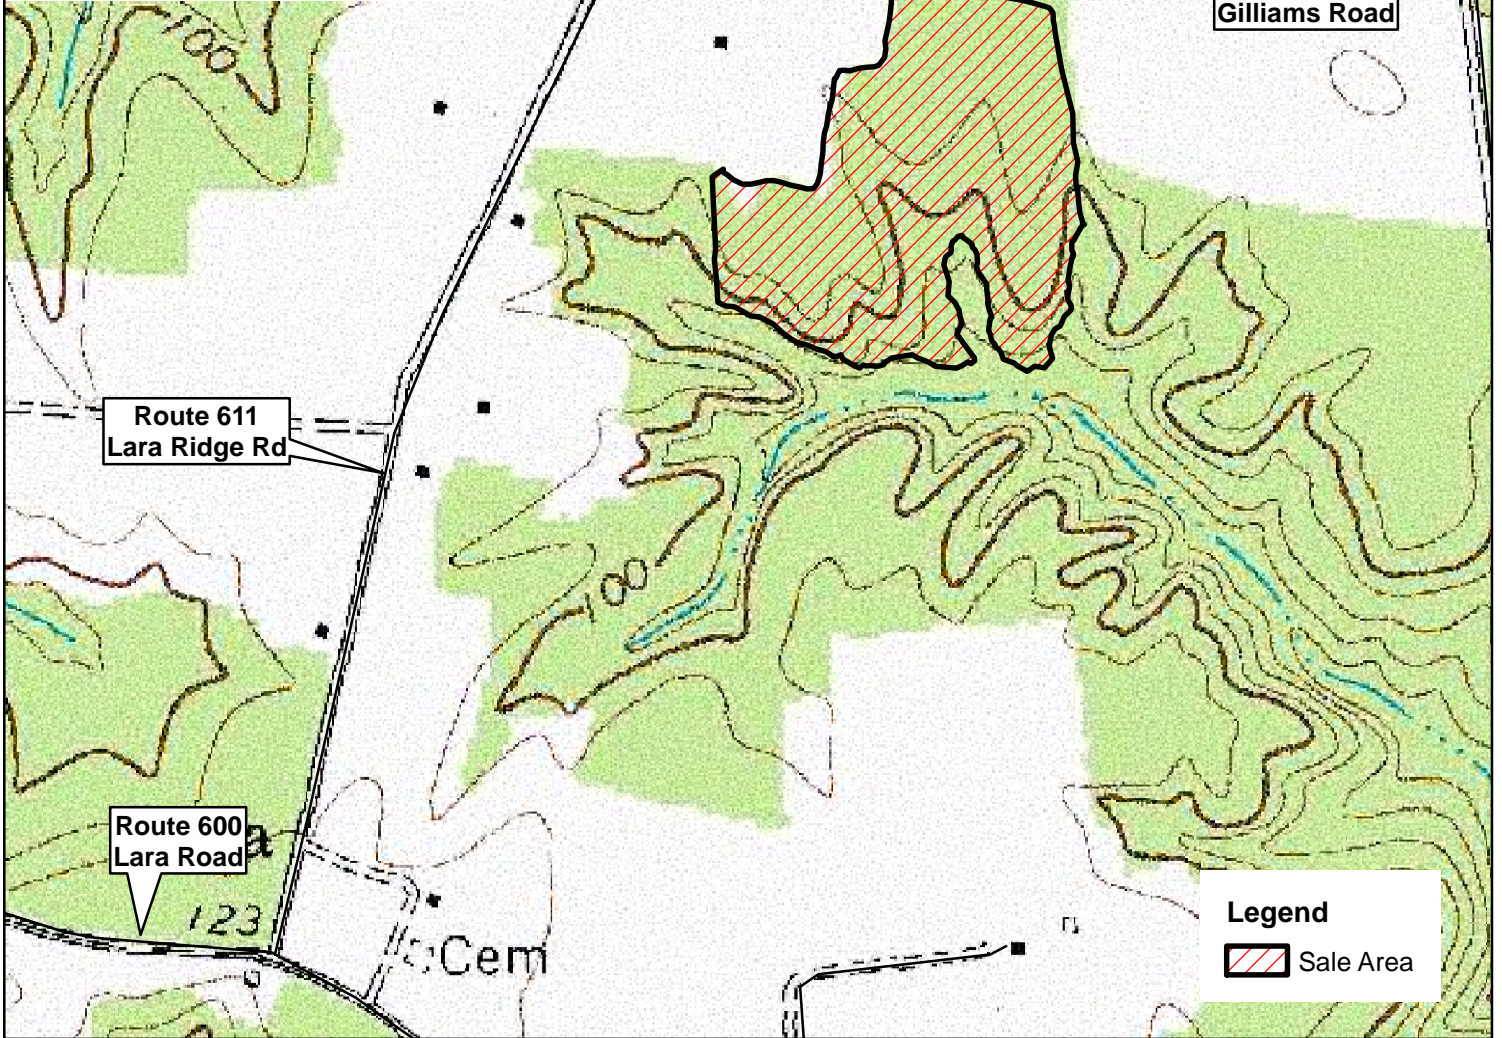

Thomas Tract

Northumberland County, VA
Sale Area: 26 +/- Acres (by GPS)

FRM, Inc.
7840 Richmond-Tappahannock Hwy.
Aylett, VA 23009
804.769.3948 Office
804.840.3362 Mobile
804.769.0853 Fax
brian@frmva.com

Consulting Foresters
and
Timberland Appraisers

Harvest Boundaries Marked With Blue Paint
No Harvest From Within SMZ

Timber sale at 10 am Thurs., November 3, 2022
At the Forest Resources Mgmt. Office

1 inch = 660 feet