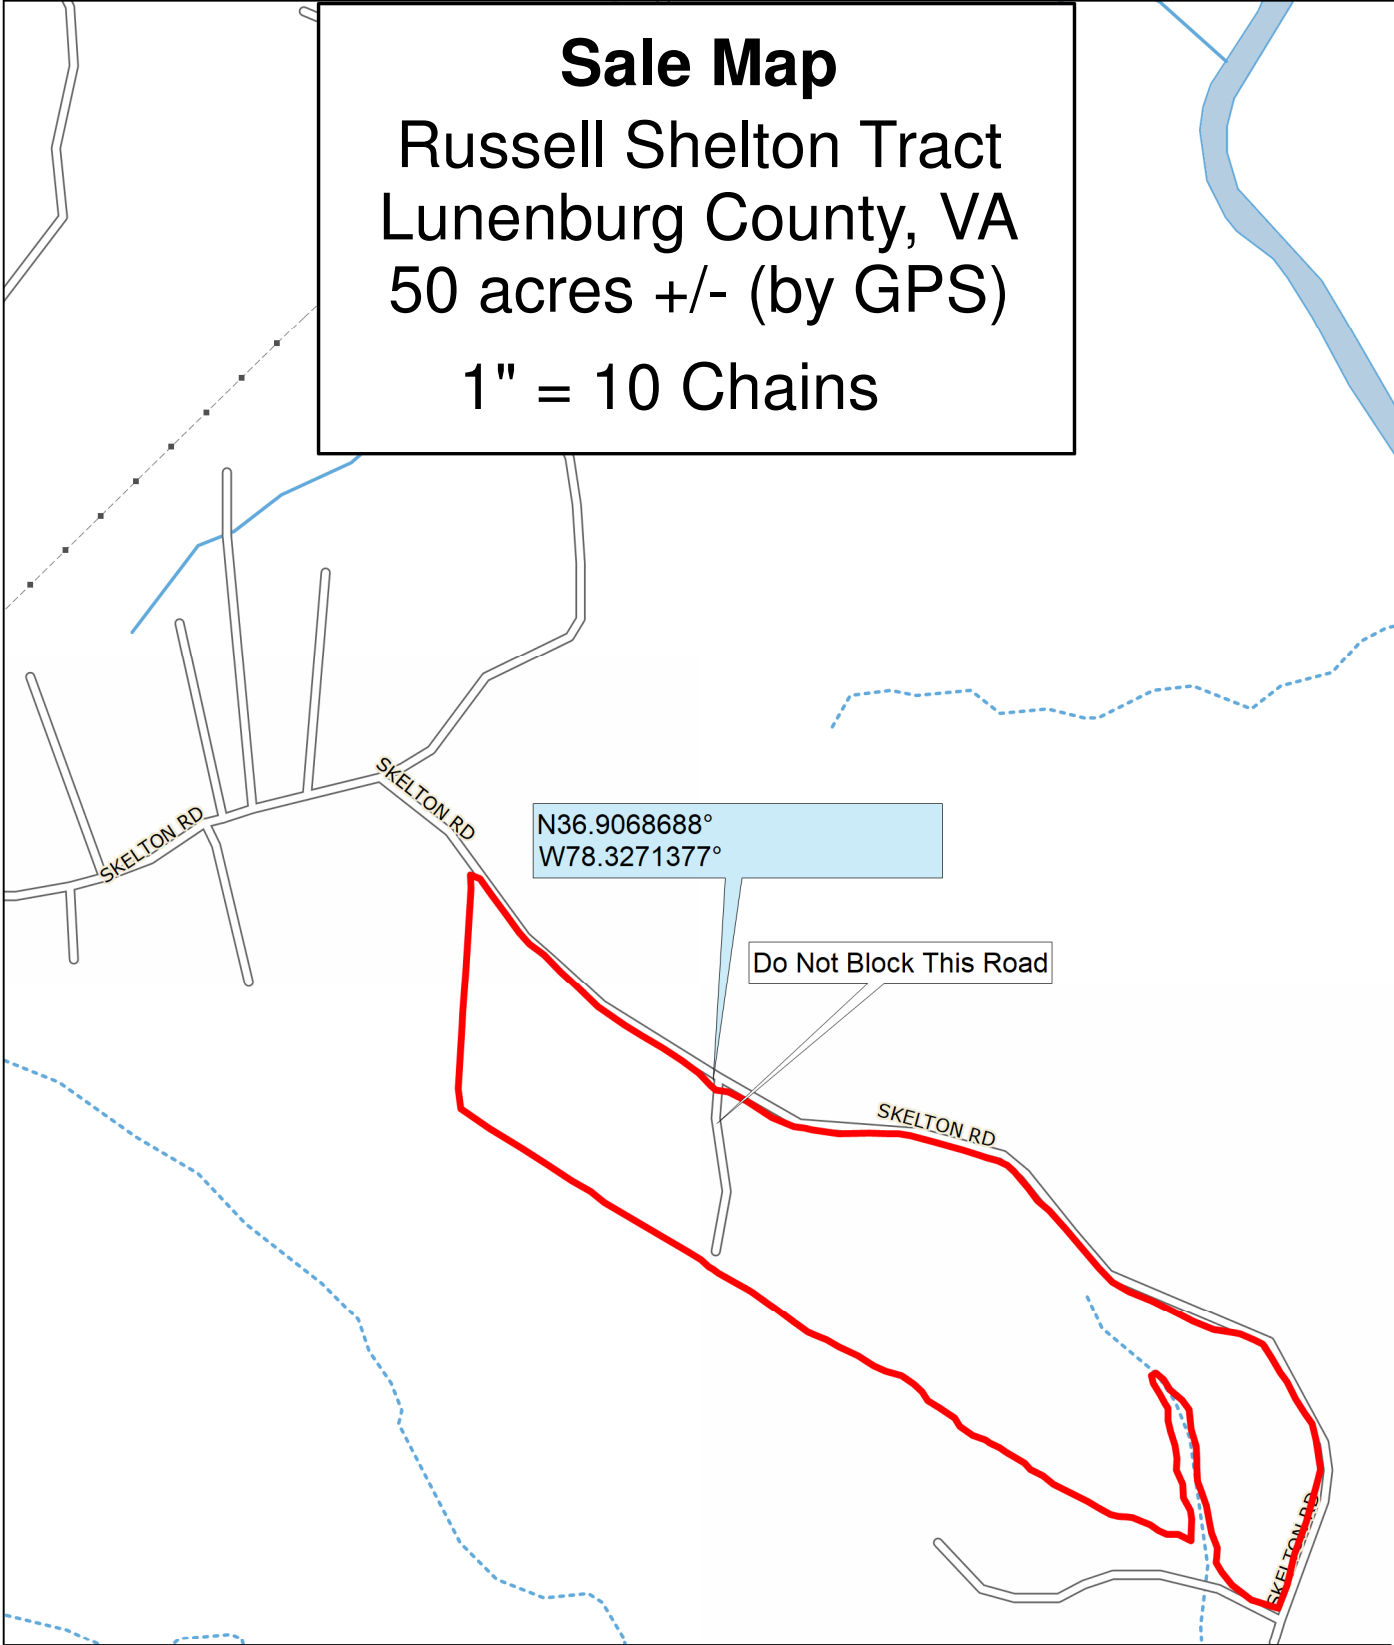

Sale Map
 Russell Shelton Tract
 Lunenburg County, VA
 50 acres +/- (by GPS)
 1" = 10 Chains

<p>Harvest Boundary Marked With Blue Paint</p> <p>Property Boundary Marked With Yellow Paint</p> <p>Gate Combo 2-0-0-0</p>	<p>Timber Sale Location and Time</p> <p>FRM, Inc Office, Aylett, VA</p> <p>Thursday October 13th, 2022 10:00am</p>
---	---