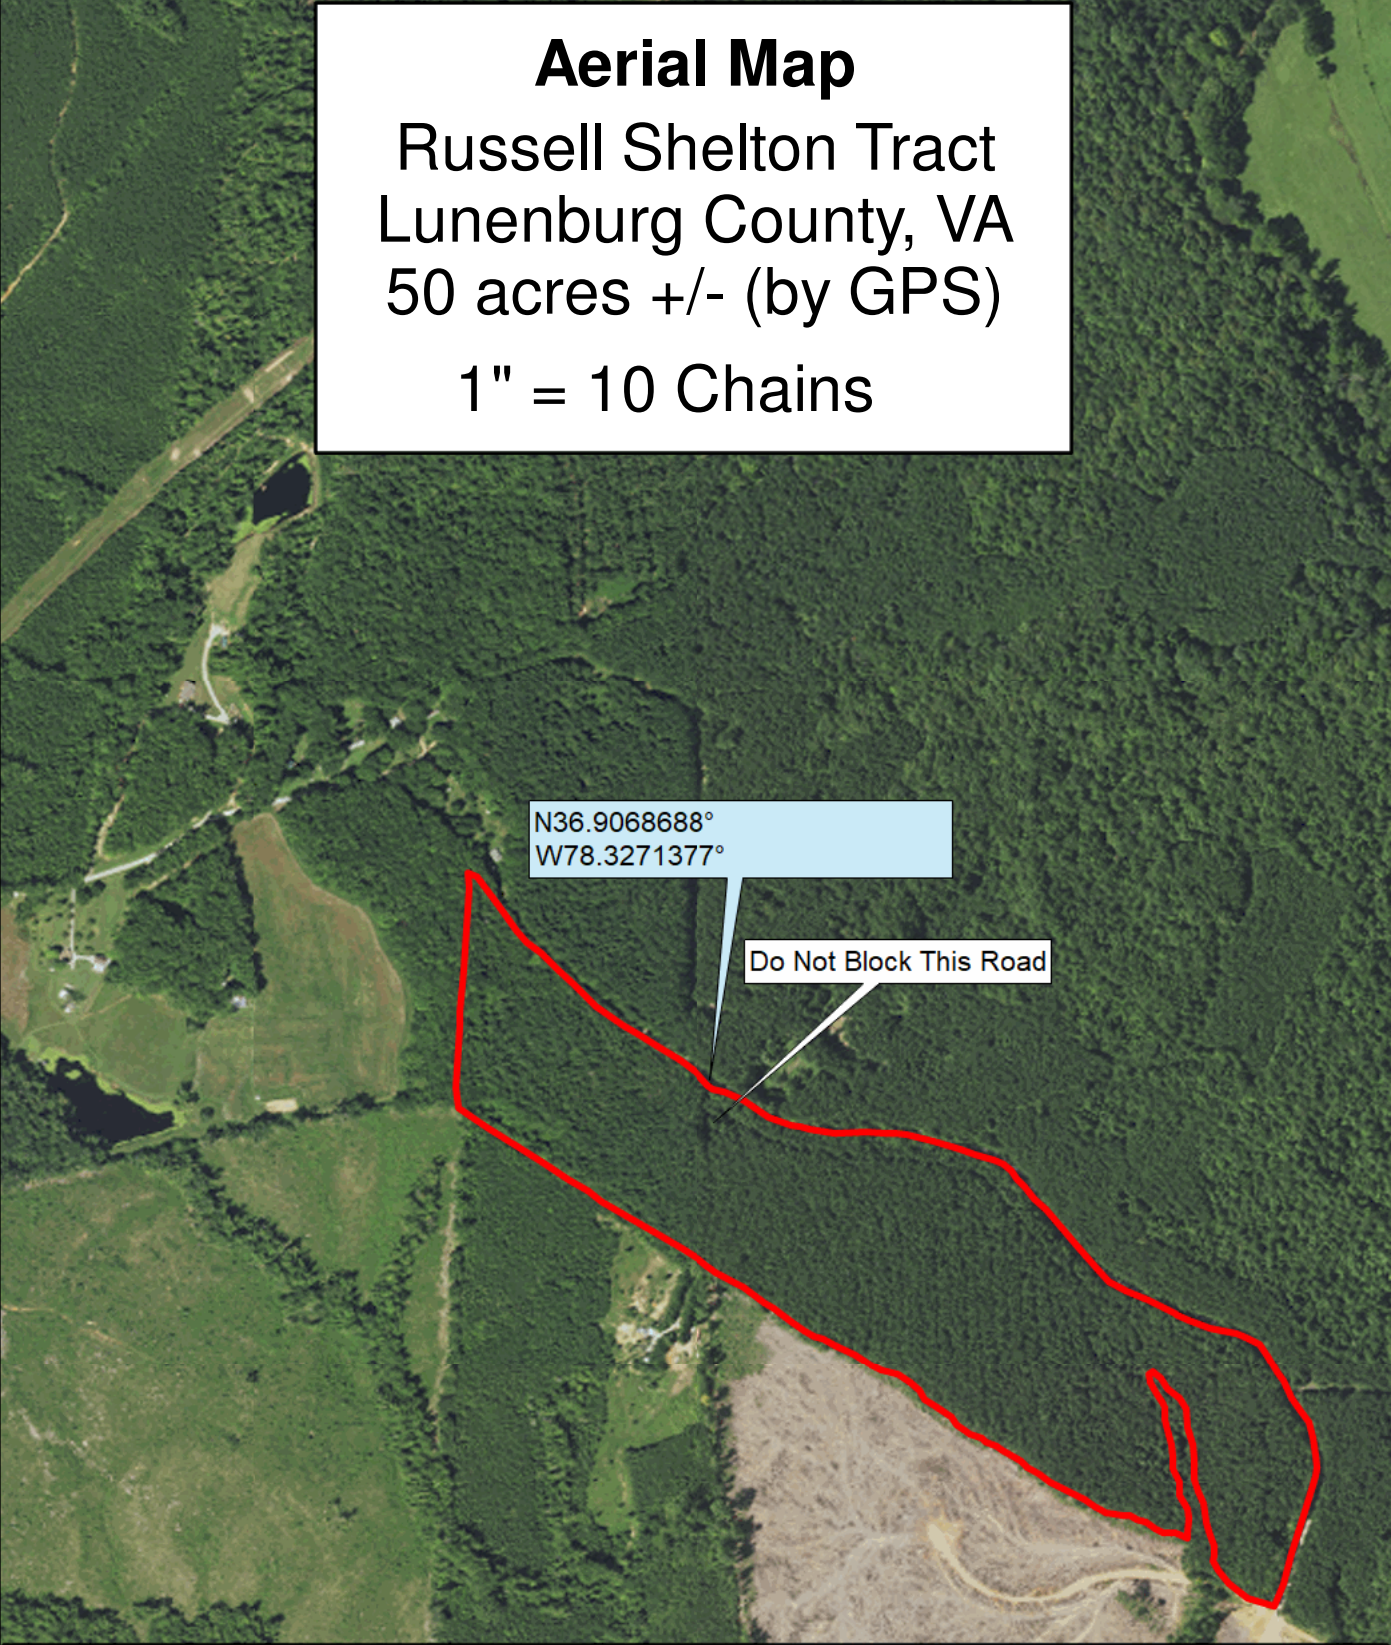

**Aerial Map**  
 Russell Shelton Tract  
 Lunenburg County, VA  
 50 acres +/- (by GPS)  
 1" = 10 Chains

N36.9068688°  
 W78.3271377°

Do Not Block This Road

<p>Harvest Boundary Marked With Blue Paint          Property Boundary Marked With Yellow Paint          Gate Combo 2-0-0-0</p>	<p>Timber Sale Location and Time          FRM, Inc Office, Aylett, VA          Thursday October 13th, 2022 10:00am</p>
--	--