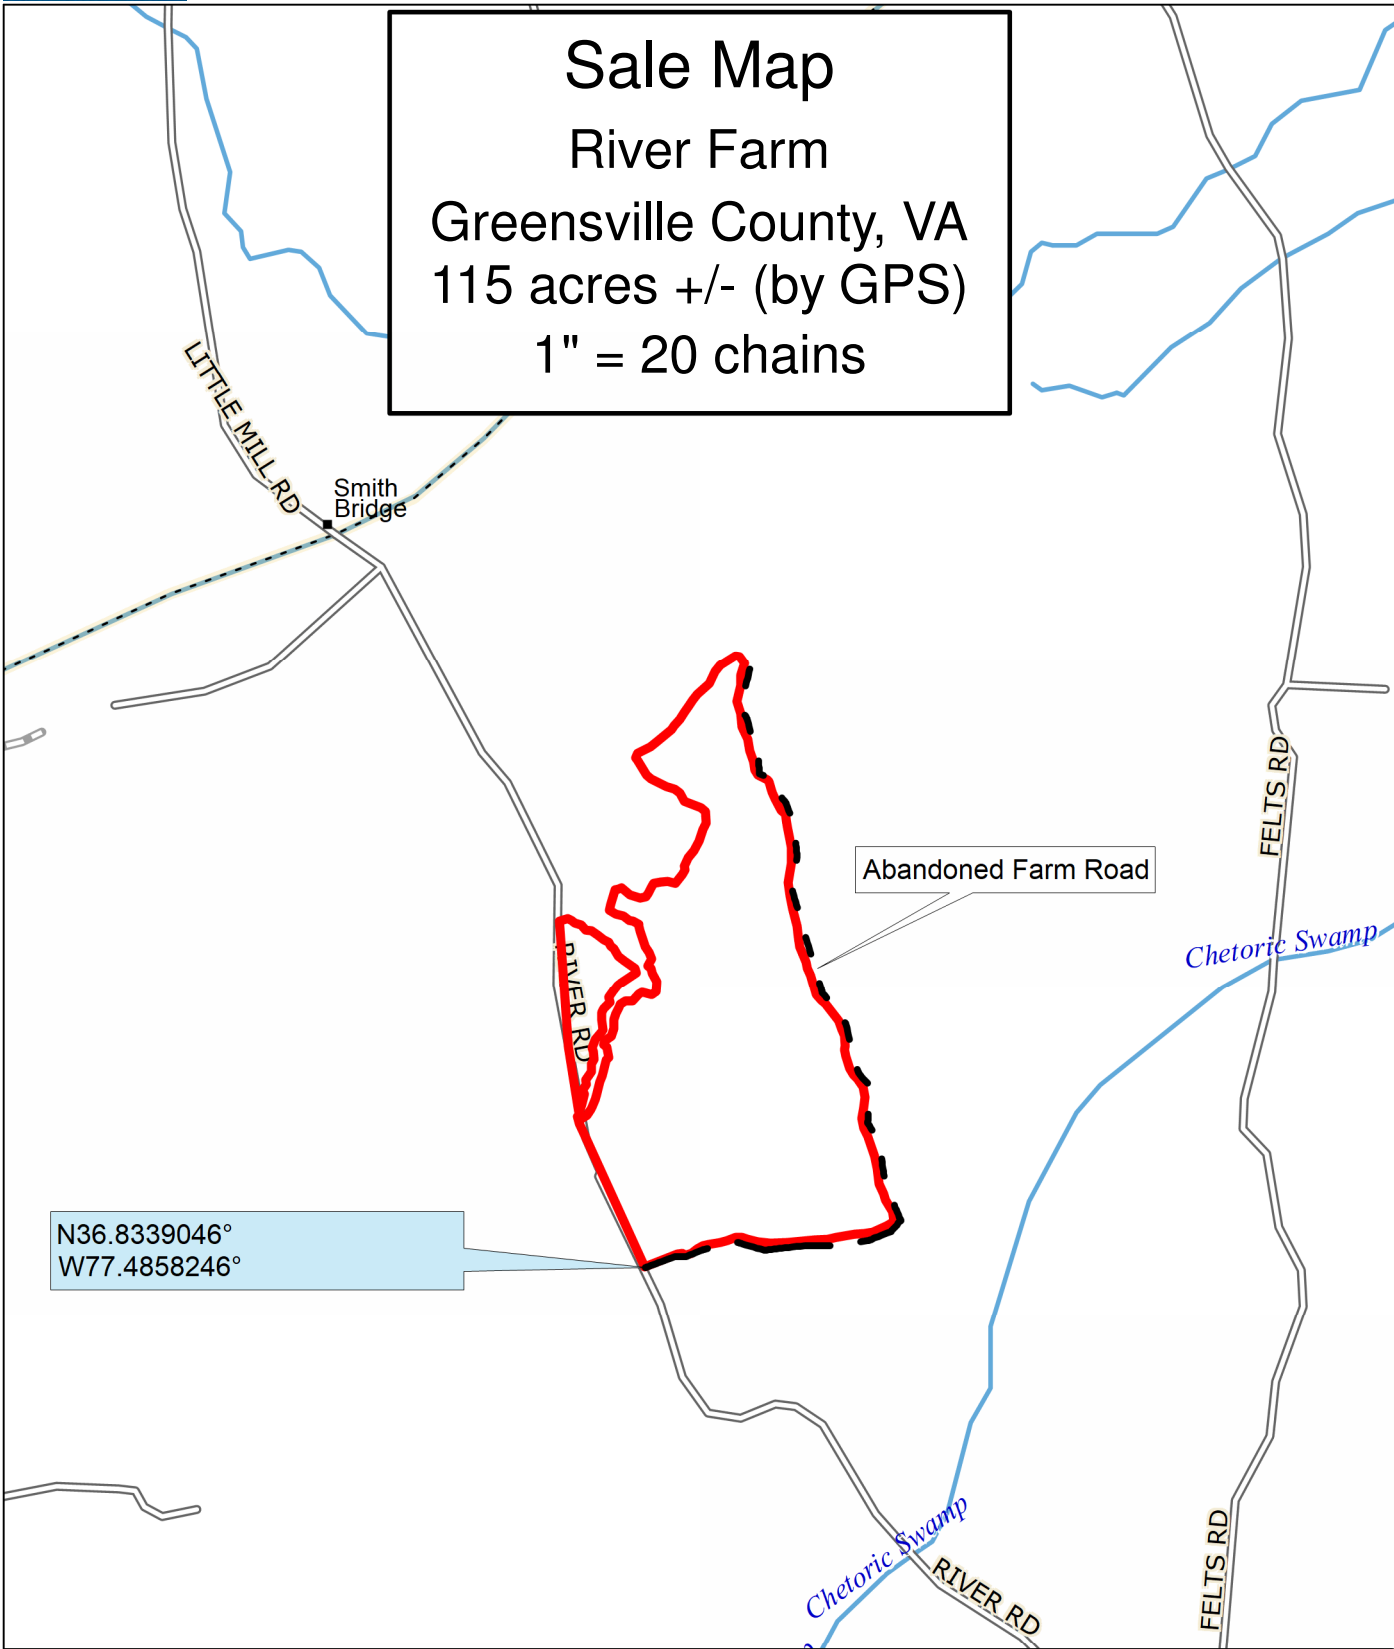

Sale Map
River Farm
Greenville County, VA
115 acres +/- (by GPS)
1" = 20 chains

Harvest Boundary Marked With Blue Paint
 Harvest From SMZ Permitted
 Lock Combo 2-0-0-0

Timber Sale Location, Date, and Time
 At The Tract Entrance
 July 14, 2022, 10:00am