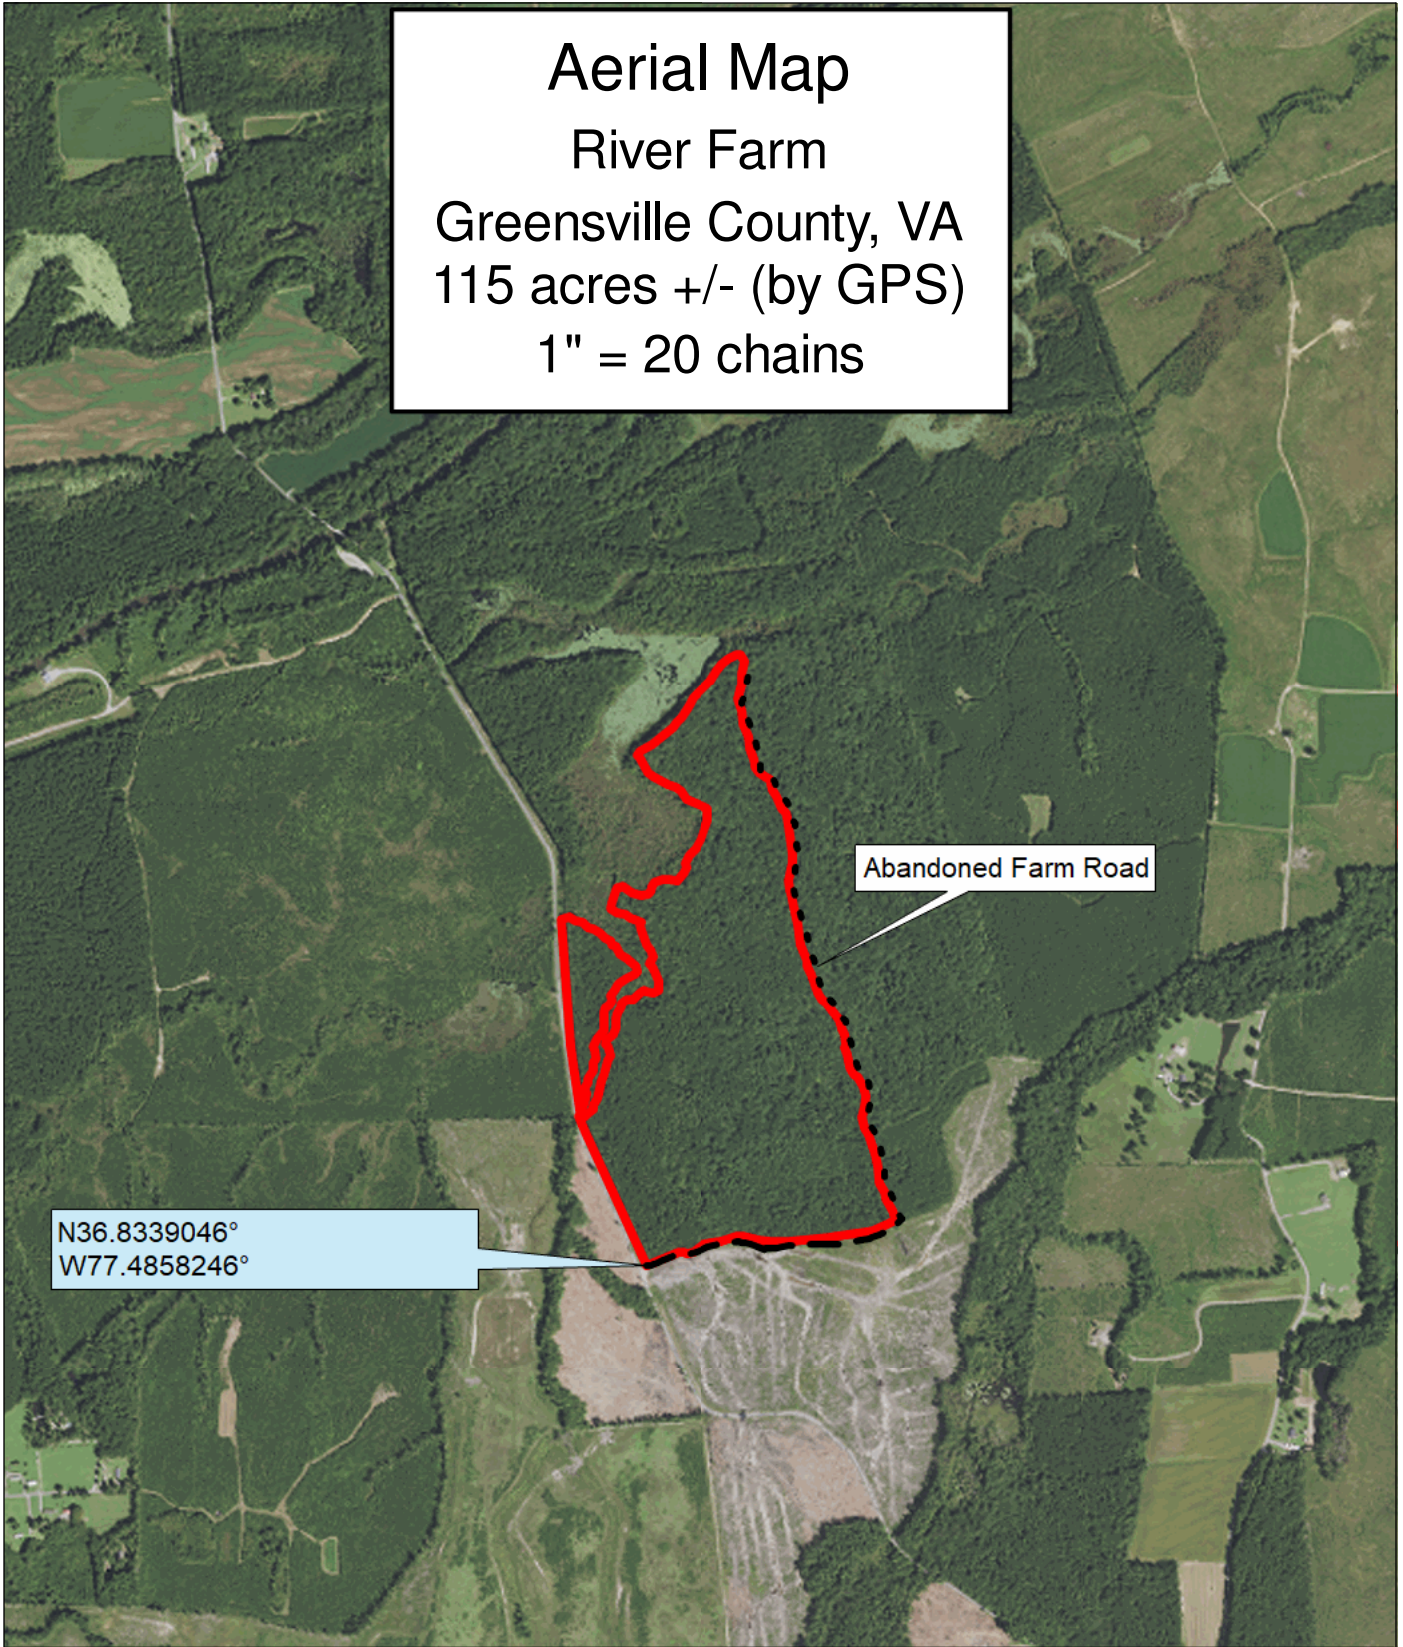

Aerial Map
River Farm
Greensville County, VA
115 acres +/- (by GPS)
1" = 20 chains

N36.8339046°
 W77.4858246°

Abandoned Farm Road

Harvest Boundary Marked With Blue Paint
 Harvest From SMZ Permitted
 Lock Combo 2-0-0-0

Timber Sale Location, Date, and Time
 At The Tract Entrance
 July 14, 2022, 10:00am