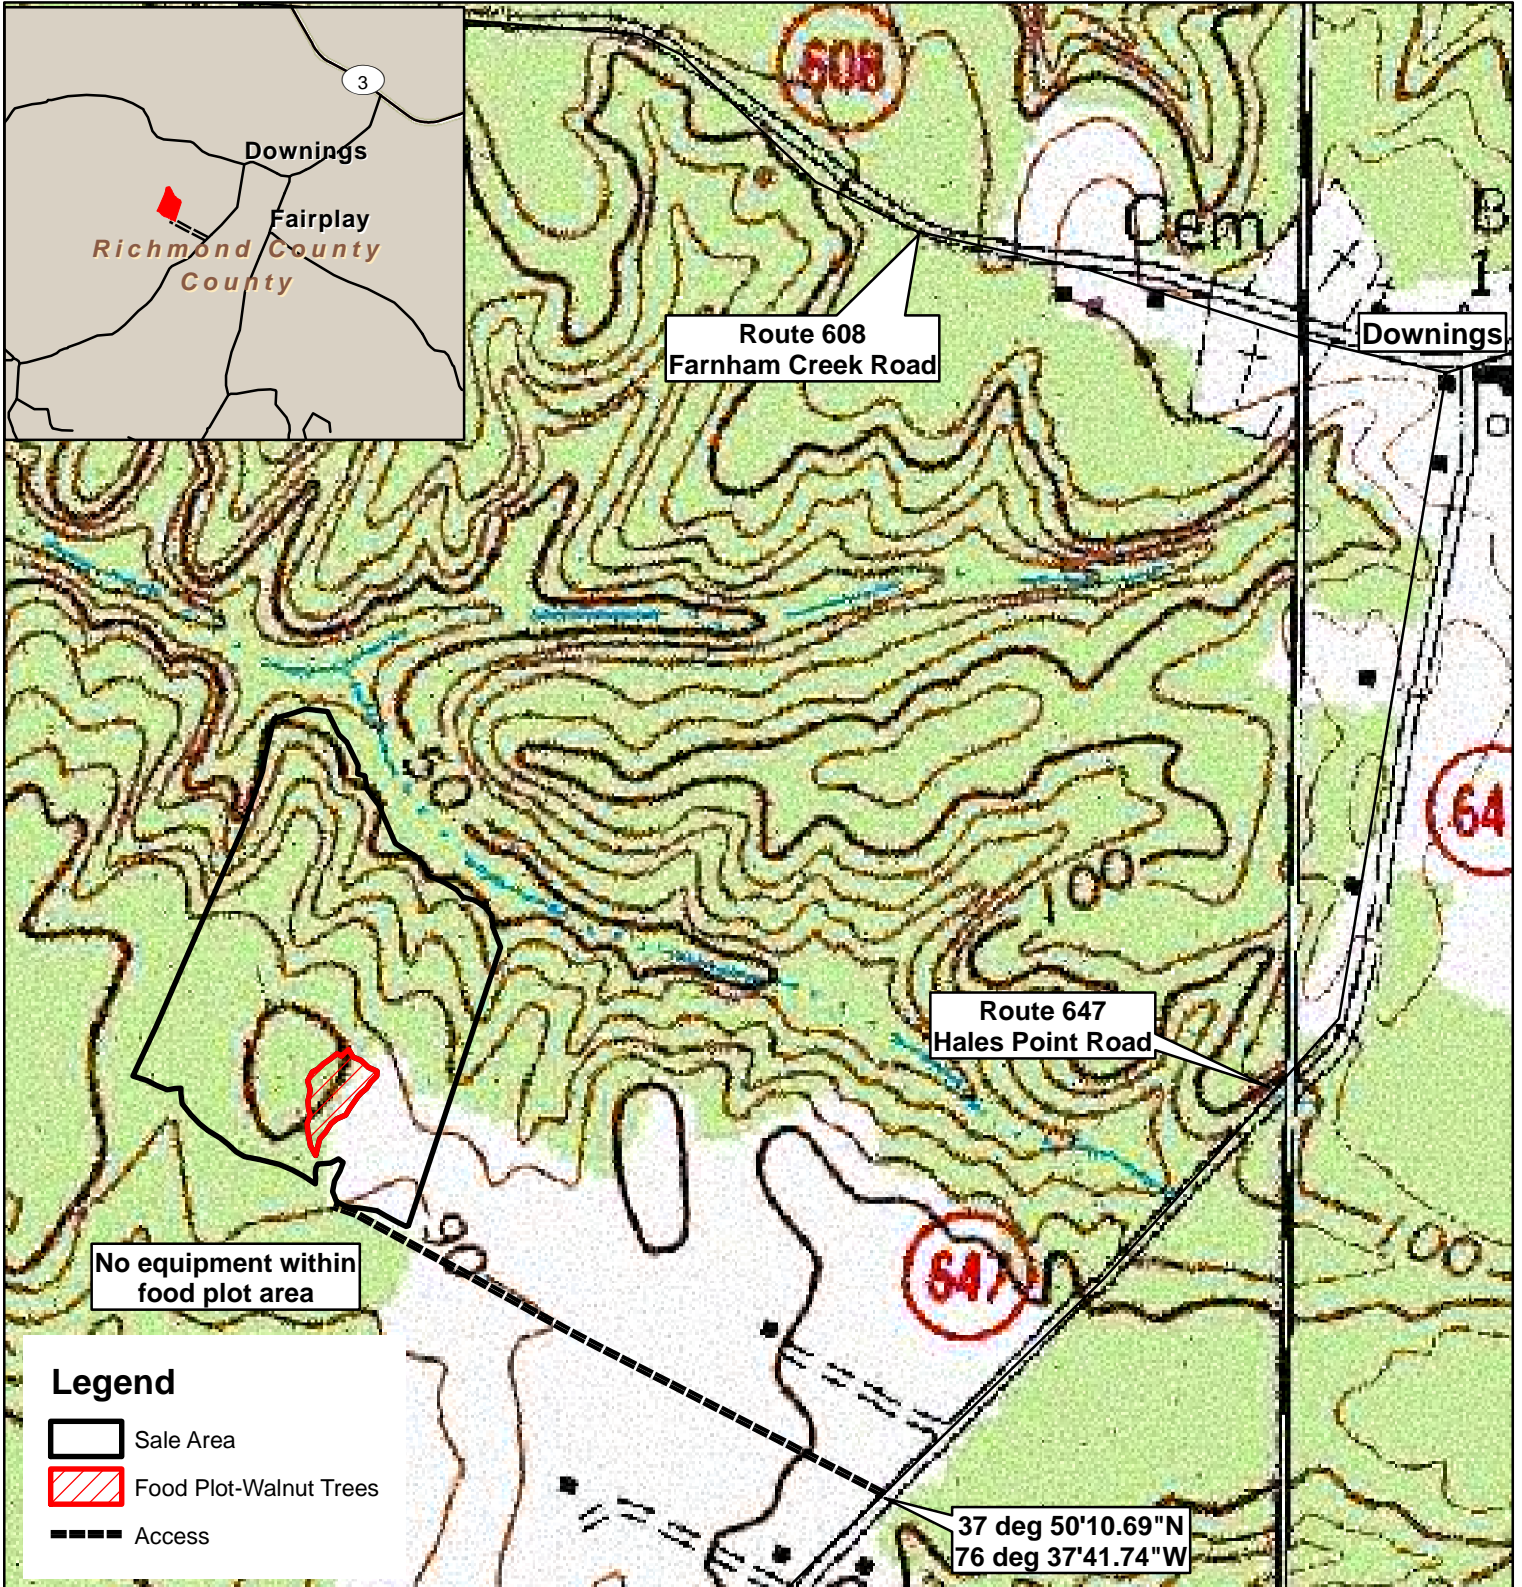

Packett Tract

Richmond County, VA
Sale Area : 16 +/- Acres (by GPS)

FRM, Inc.
7840 Richmond-Tappahannock Hwy.
Aylett, VA 23009
804.769.3948 Office
804.840.3362 Mobile
804.769.0853 Fax
brian@frmva.com

Consulting Foresters
and
Timberland Appraisers

Harvest Boundaries Marked With Blue Paint/Blue Flagging
No Harvest From Within SMZ

Timber sale at 10 am Thurs., January 27, 2022
At the Forest Resources Mgmt. Office

1 inch = 500 feet

MBM 12/3/2021