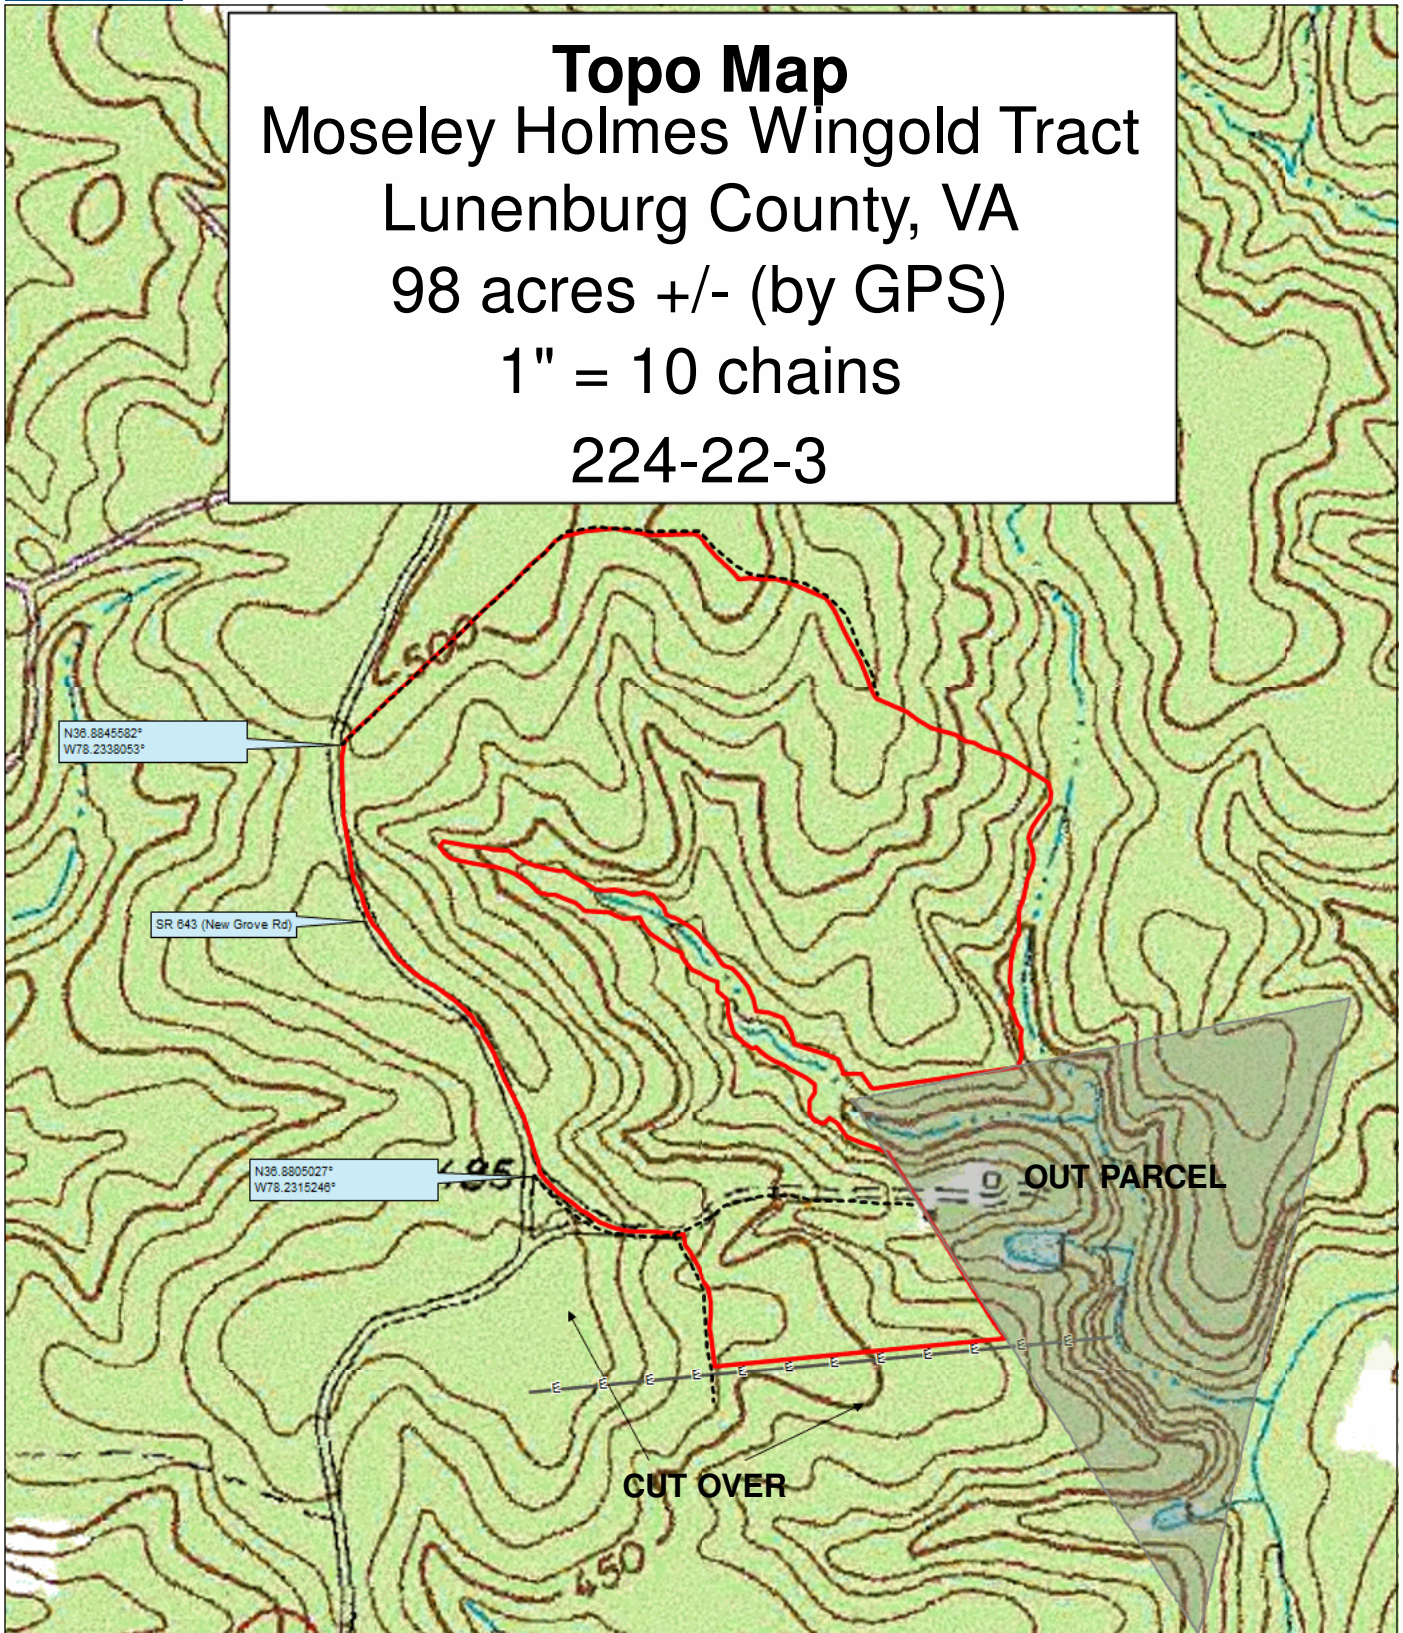

Topo Map
Moseley Holmes Wingold Tract
Lunenburg County, VA
98 acres +/- (by GPS)
1" = 10 chains
224-22-3

Lock Combo 2-0-0-0

Harvest Boundary Marked With Blue Paint

Property Boundary Marked With Orange Paint

Timber Sale Location and Time

FRM, Inc Office, Aylett, VA

10am, Thursday February 3rd, 2022

Data use subject to license.

© DeLorme. XMap® 8.

www.delorme.com

1" = 624.4 ft

Data Zoom 15-0