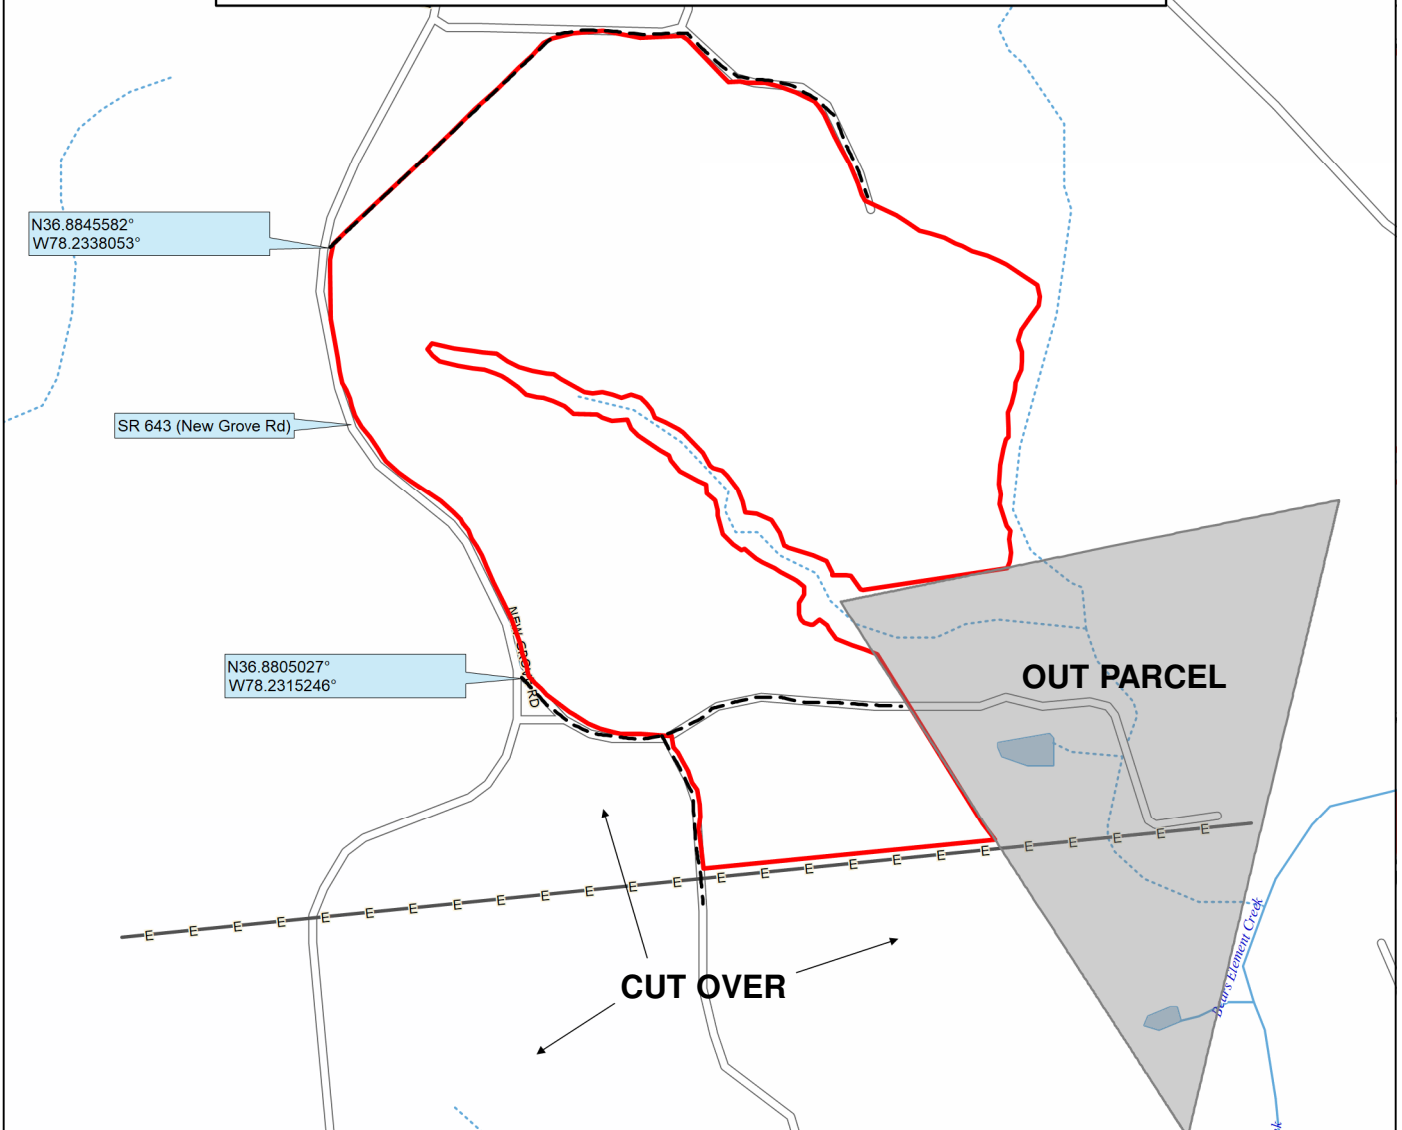

Sale Map
Moseley Holmes Wingold Tract
Lunenburg County, VA
98 acres +/- (by GPS)
1" = 10 chains
224-22-3

Lock Combo 2-0-0-0

Harvest Boundary Marked With Blue Paint

Property Boundary Marked With Orange Paint

Timber Sale Location and Time

FRM, Inc Office, Aylett, VA

10am, Thursday February 3rd, 2022

Data use subject to license.

© DeLorme. XMap® 8.

www.delorme.com