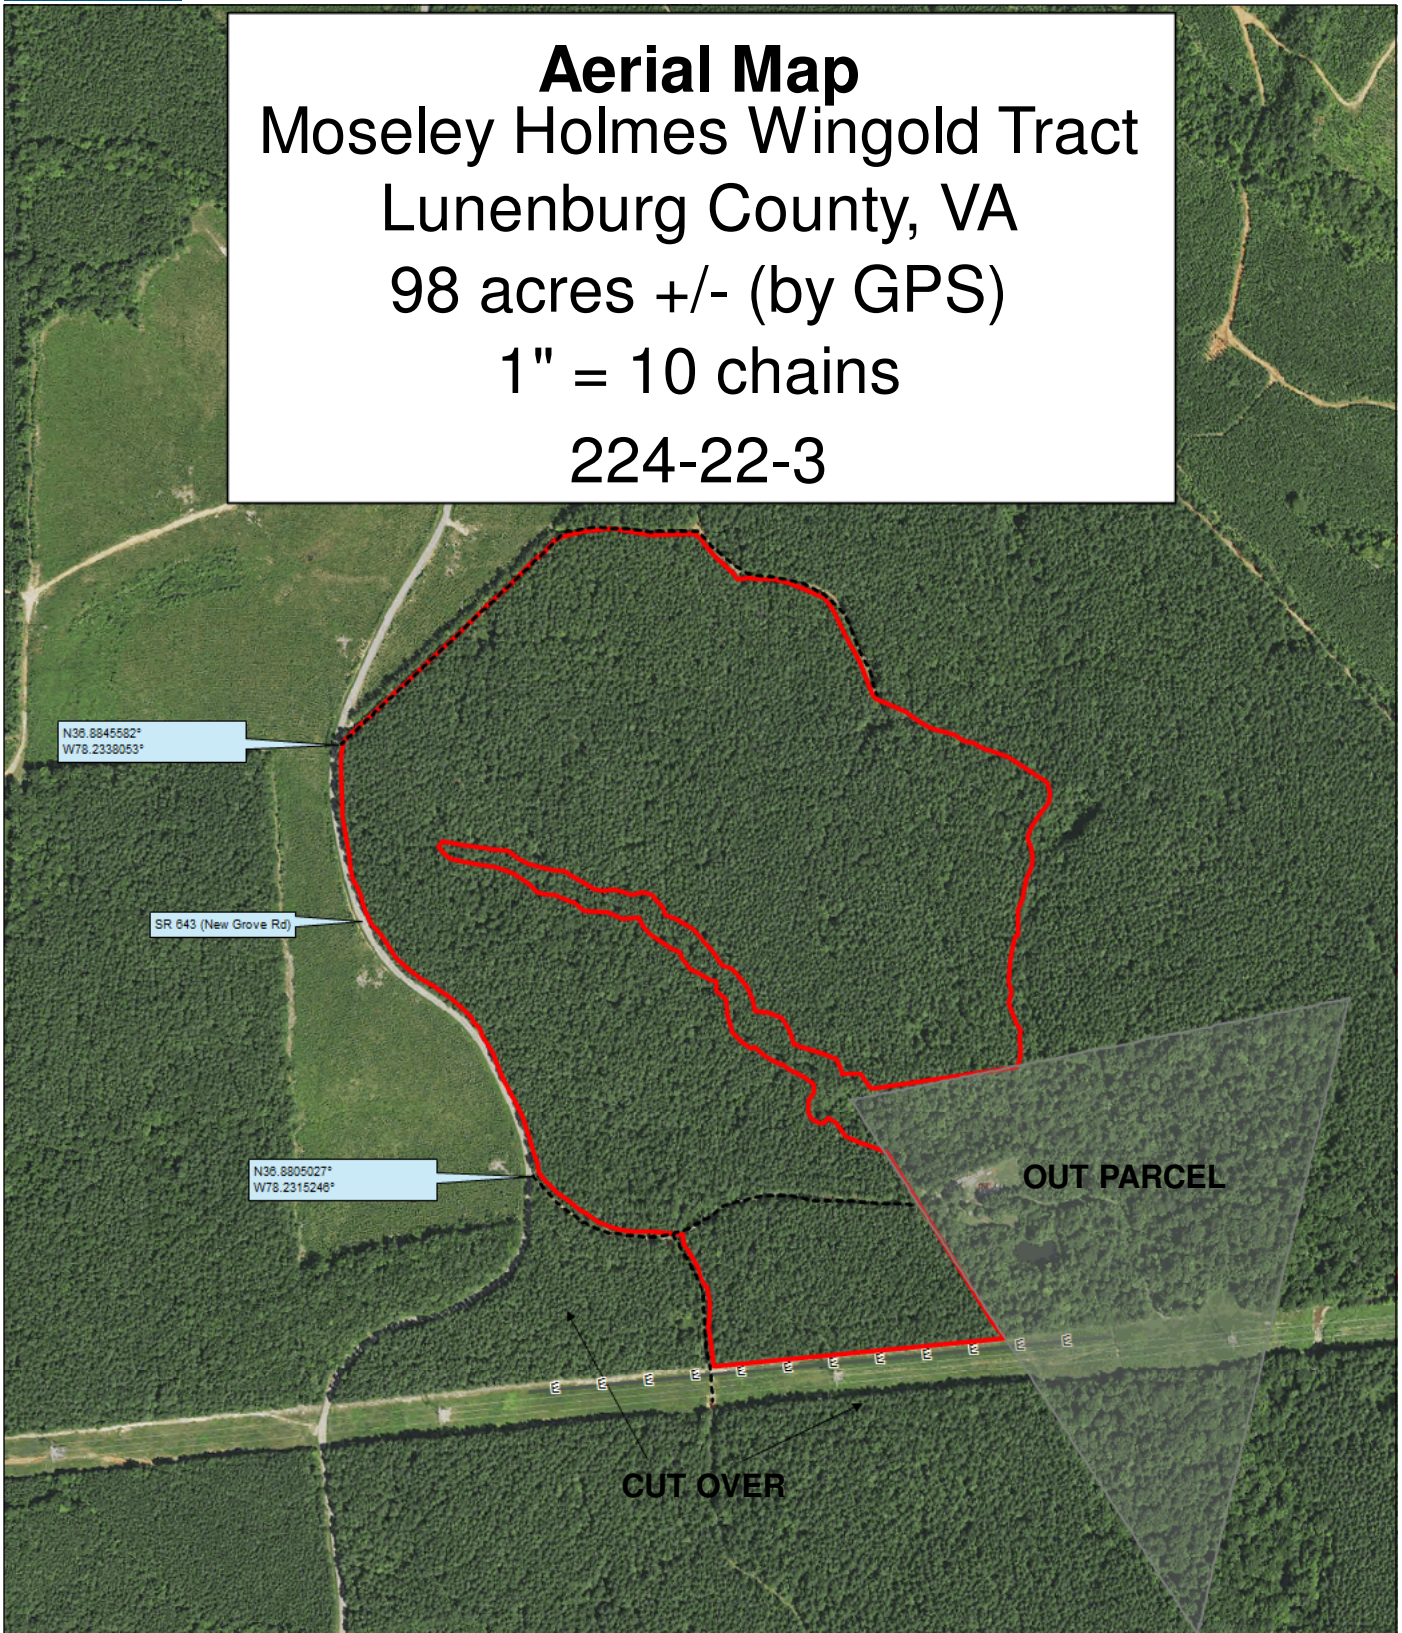

**Aerial Map**  
**Moseley Holmes Wingold Tract**  
**Lunenburg County, VA**  
**98 acres +/- (by GPS)**  
**1" = 10 chains**  
**224-22-3**

**Lock Combo 2-0-0-0**

**Harvest Boundary Marked With Blue Paint**

**Property Boundary Marked With Orange Paint**

**Timber Sale Location and Time**

**FRM, Inc Office, Aylett, VA**

**10am, Thursday February 3rd, 2022**

Data use subject to license.

© DeLorme. XMap® 8.

www.delorme.com

1" = 624.4 ft

Data Zoom 15-0