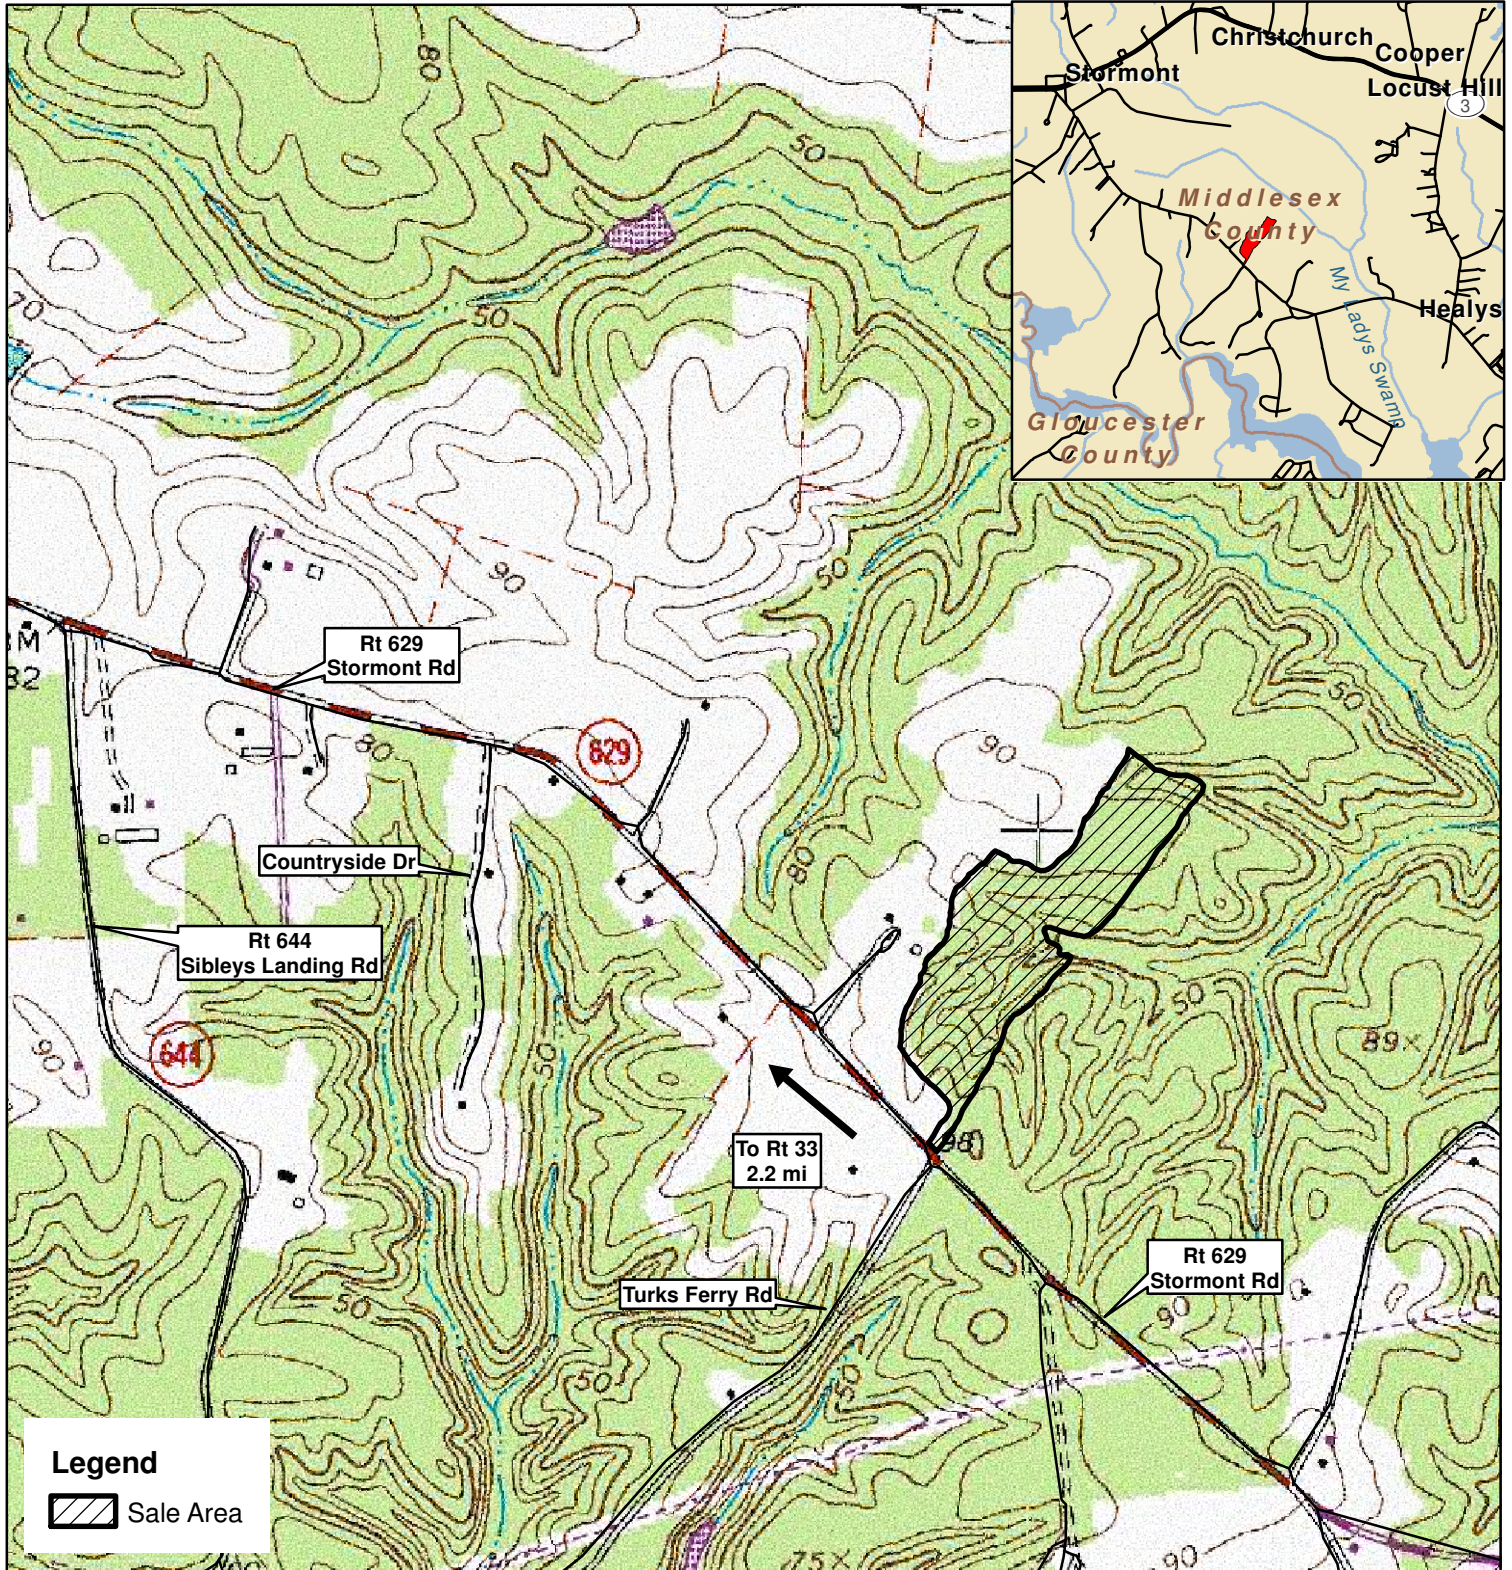

# Holly Grove Farm

Middlesex County, VA  
Sale Area: 24 +/- acres (by GPS)

Forest Resources Management  
7840 Richmond-Tappahannock Highway  
Aylett, Virginia 23009  
(804)769-3948 Office  
(804)769-0853 Fax  
(804)690-7011 Mobile  
John@FRMVA.com  
FRMVA.com

Consulting Foresters  
and  
Timberland Appraisers

Harvest Boundaries Marked With Blue Paint and Blue Flagging  
No Harvest From Within SMZ

1 inch = 1,000 feet

Timber sale at 10 am Thurs., January 20, 2022  
At the Forest Resources Mgmt. Office  
JRR 12/17/2021