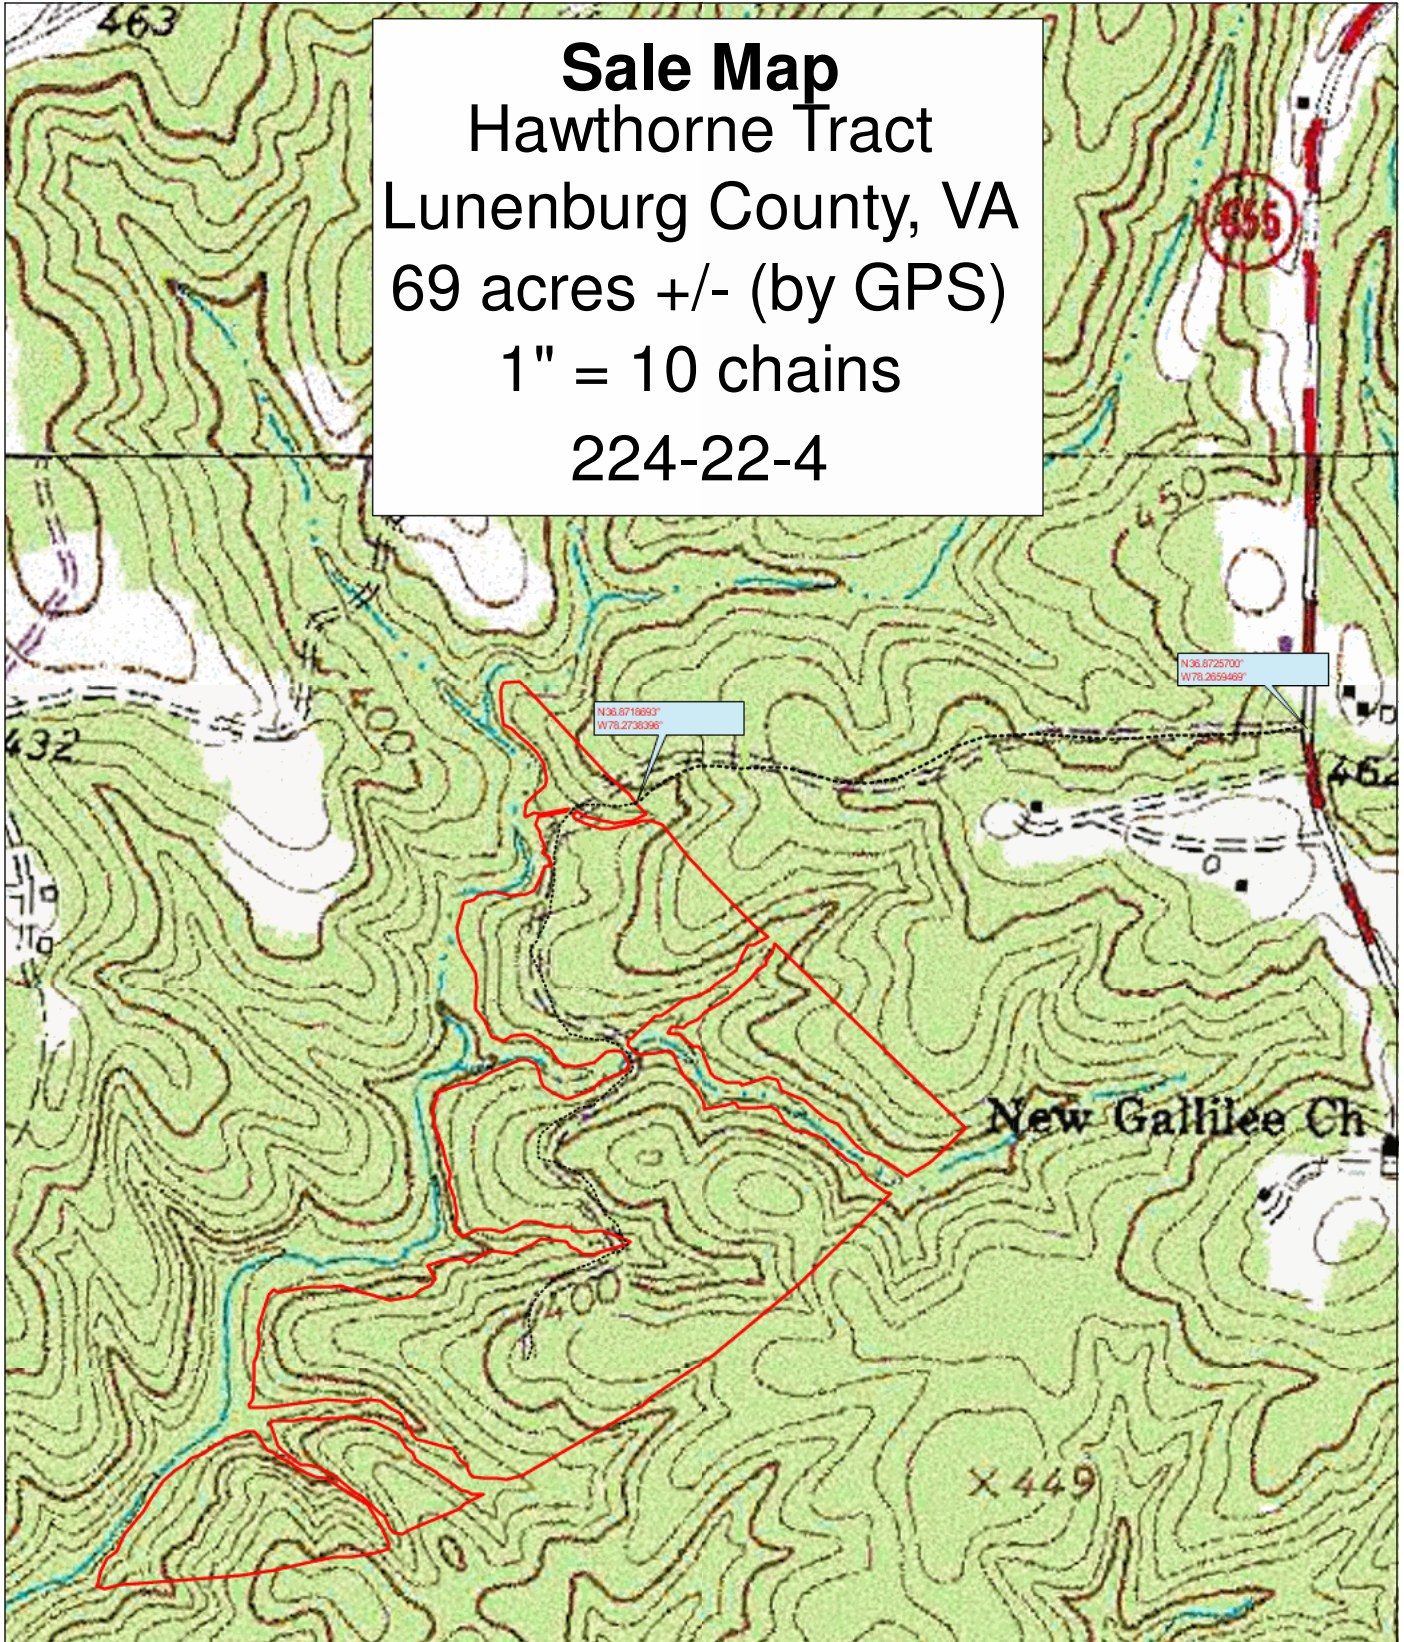

**Sale Map**  
**Hawthorne Tract**  
**Lunenburg County, VA**  
**69 acres +/- (by GPS)**  
**1" = 10 chains**  
**224-22-4**

<b>Lock Combo 2-0-0-0</b>	<b>Timber Sale Location and Time</b>
<b>Harvest Boundary Marked With Blue Paint</b>	<b>FRM, Inc Office, Aylett, VA</b>
<b>Property Boundary Marked With Orange Paint</b>	<b>10am, Thursday May 19th, 2022</b>