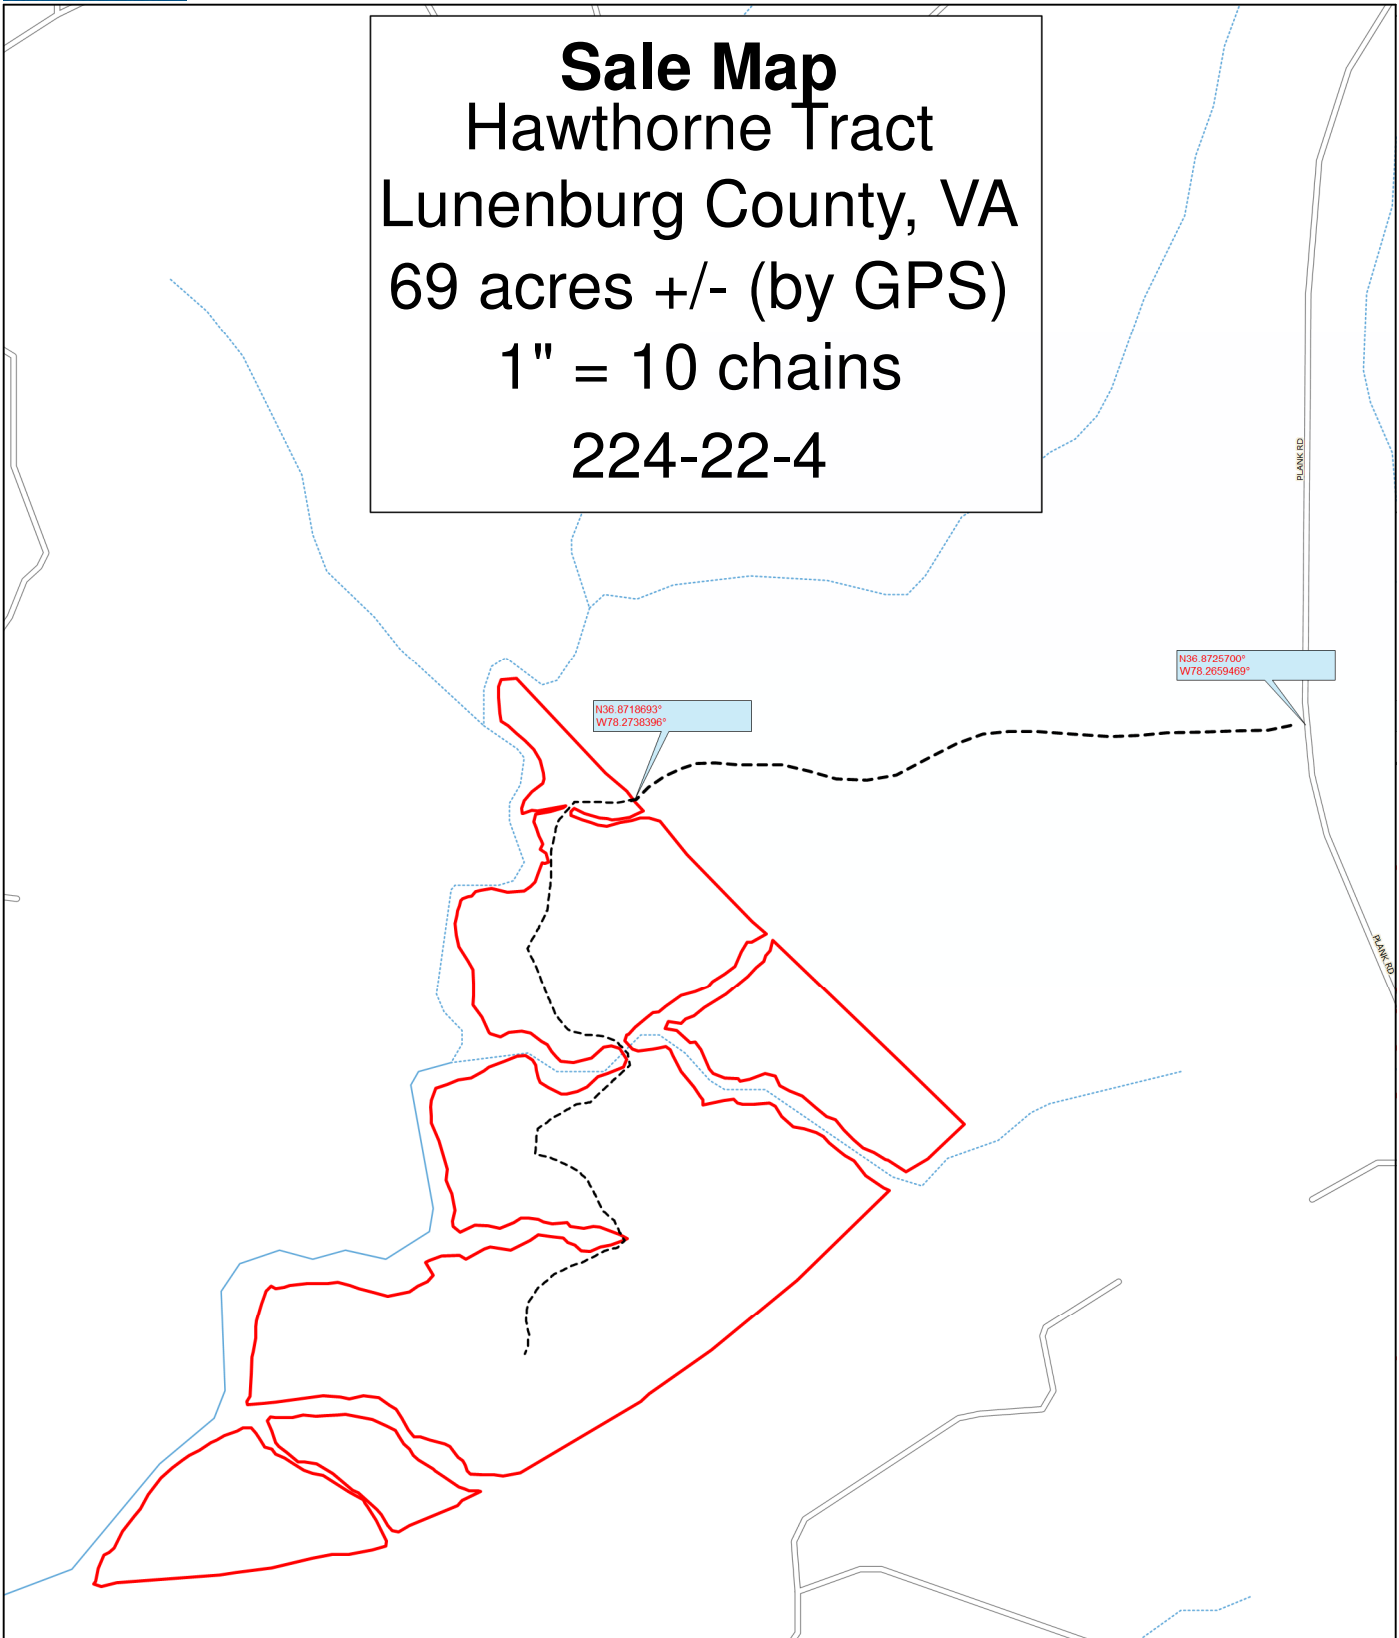

Sale Map
Hawthorne Tract
Lunenburg County, VA
69 acres +/- (by GPS)
1" = 10 chains
224-22-4

Lock Combo 2-0-0-0	Timber Sale Location and Time
Harvest Boundary Marked With Blue Paint	FRM, Inc Office, Aylett, VA
Property Boundary Marked With Orange Paint	10am, Thursday May 19th, 2022