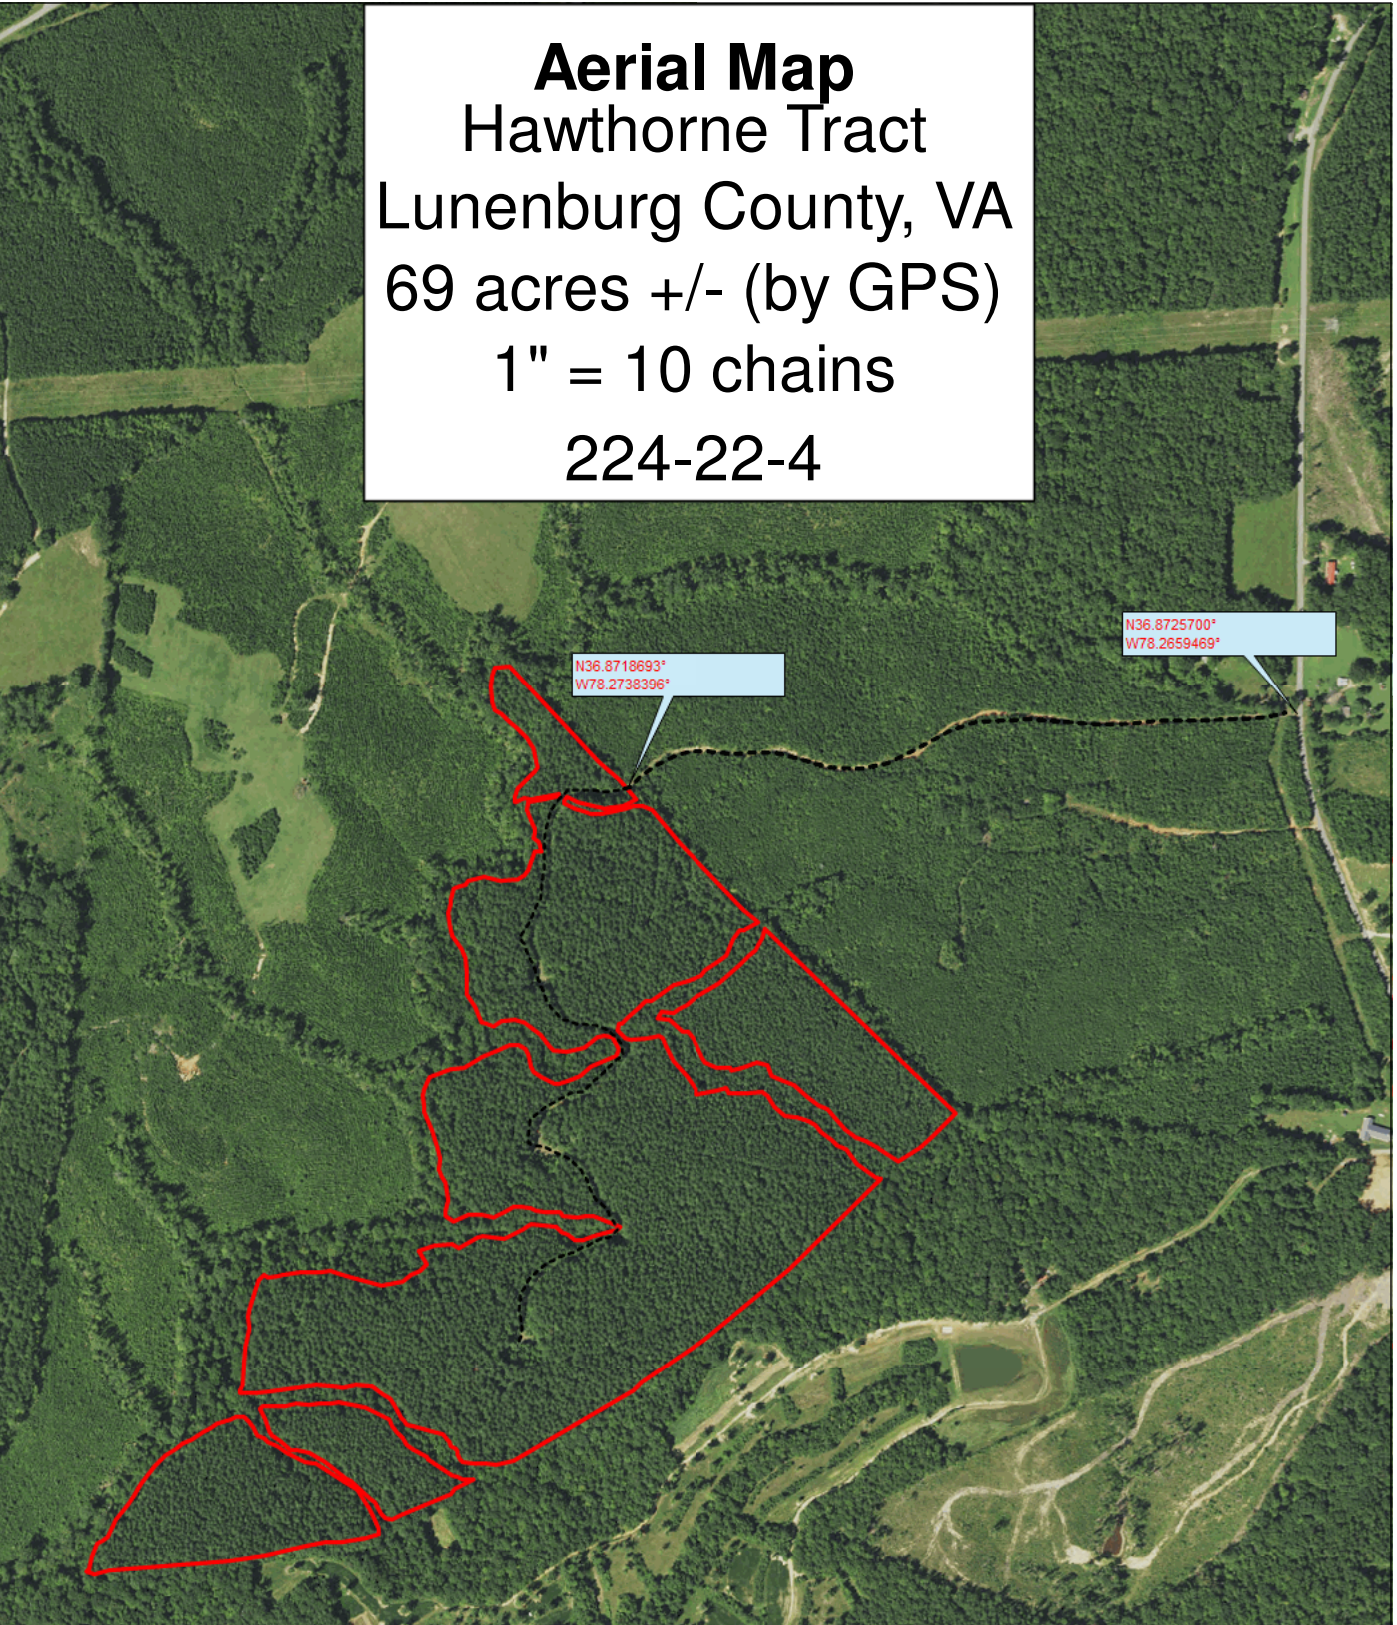

**Aerial Map**  
**Hawthorne Tract**  
**Lunenburg County, VA**  
**69 acres +/- (by GPS)**  
**1" = 10 chains**  
**224-22-4**

**Lock Combo 2-0-0-0**  
**Harvest Boundary Marked With Blue Paint**  
**Property Boundary Marked With Orange Paint**

**Timber Sale Location and Time**  
**FRM, Inc Office, Aylett, VA**  
**10am, Thursday May 19th, 2022**

Data use subject to license.

© DeLorme. XMap® 8.

www.delorme.com

1" = 624.4 ft

Data Zoom 15-1