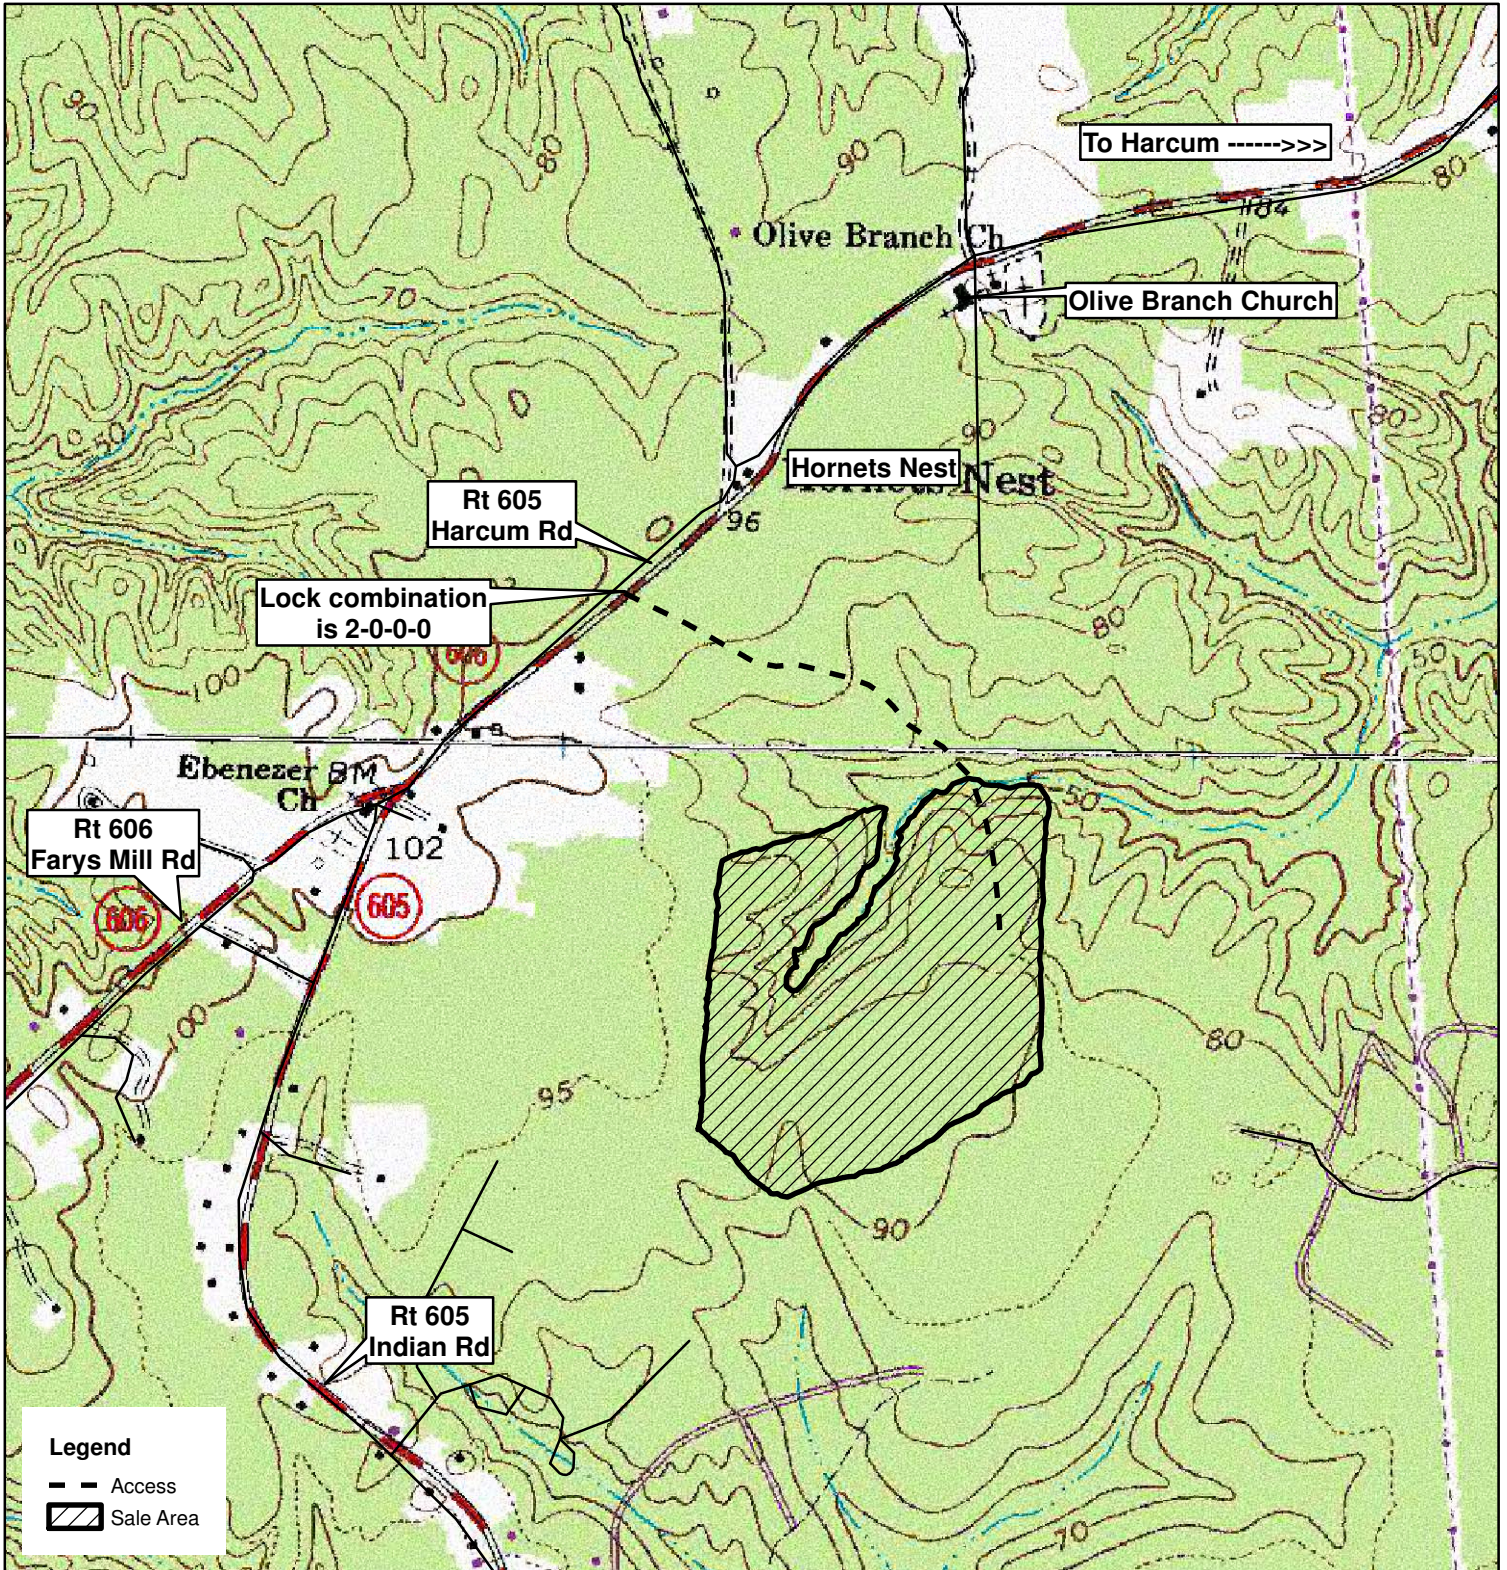

# Hall Tract

Gloucester County, VA  
Sale Area: 66 +/- Acres (by GPS)

Forest Resources Management  
7840 Richmond-Tappahannock Highway  
Aylett, Virginia 23009  
(804)769-3948 Office  
(804)769-0853 Fax  
(804)690-7011 Mobile  
John@FRMVA.com  
FRMVA.com

Consulting Foresters  
and  
Timberland Appraisers

Harvest Boundaries Marked With Blue Paint and Blue Flagging  
No Harvesting Within SMZ  
1 inch = 1,000 feet

Timber sale at 10 am Thurs., June 30, 2022  
At the Forest Resources Mgmt. Office  
JRR 5/27/2022