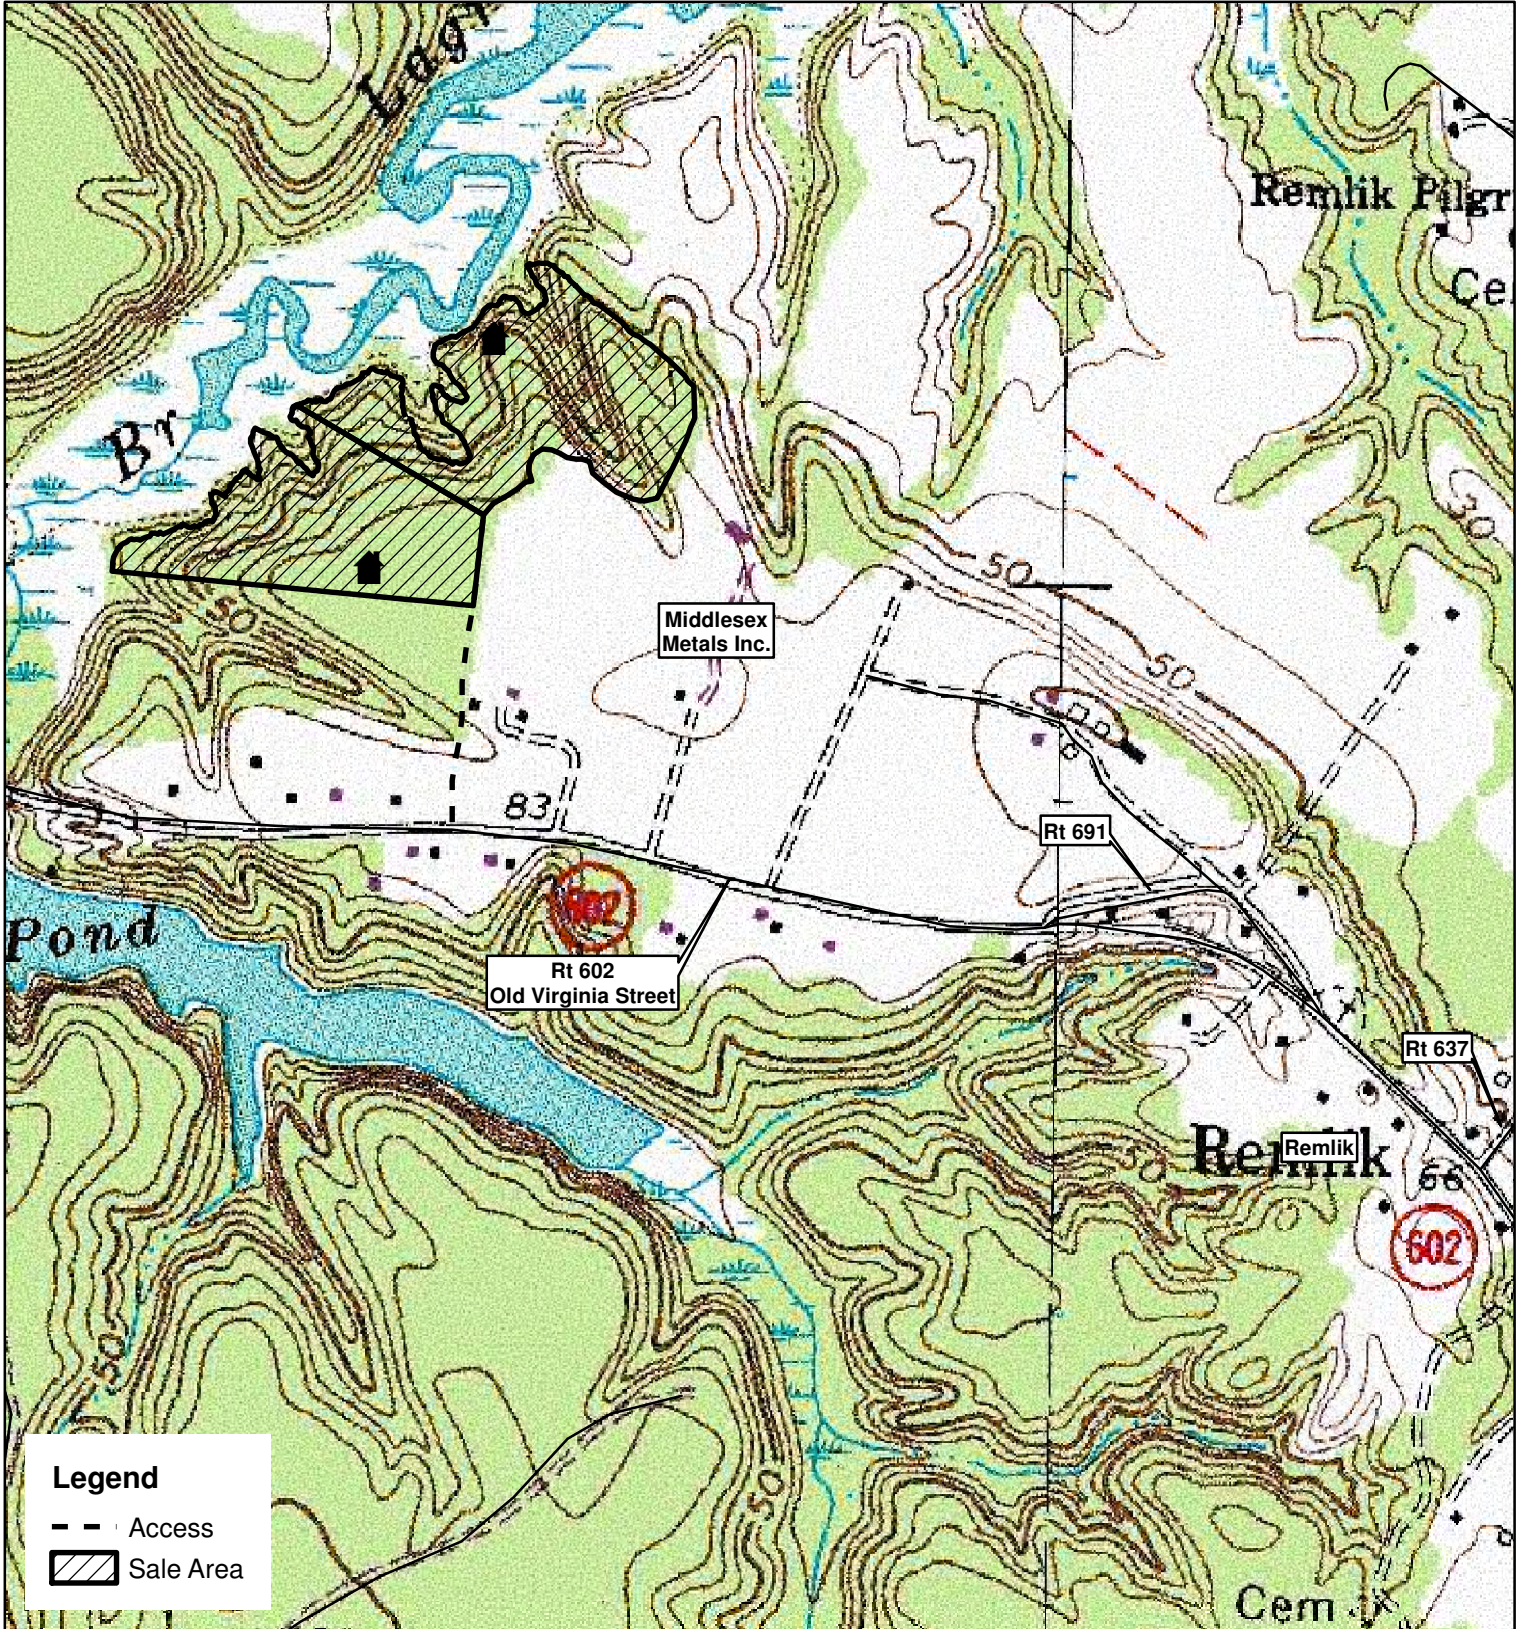

Gresham Tract

Middlesex County, VA
Sale Area: 30 +/- Acres (by GPS)

Forest Resources Management
7840 Richmond-Tappahannock Highway
Aylett, Virginia 23009
(804)769-3948 Office
(804)769-0853 Fax
(804)690-7011 Mobile
John@FRMVA.com
FRMVA.com

Consulting Foresters
and
Timberland Appraisers

1 inch = 750 feet

Timber sale at 10 am Thurs., June 9, 2022
At the Forest Resources Mgmt. Office
JRR 5/13/2022