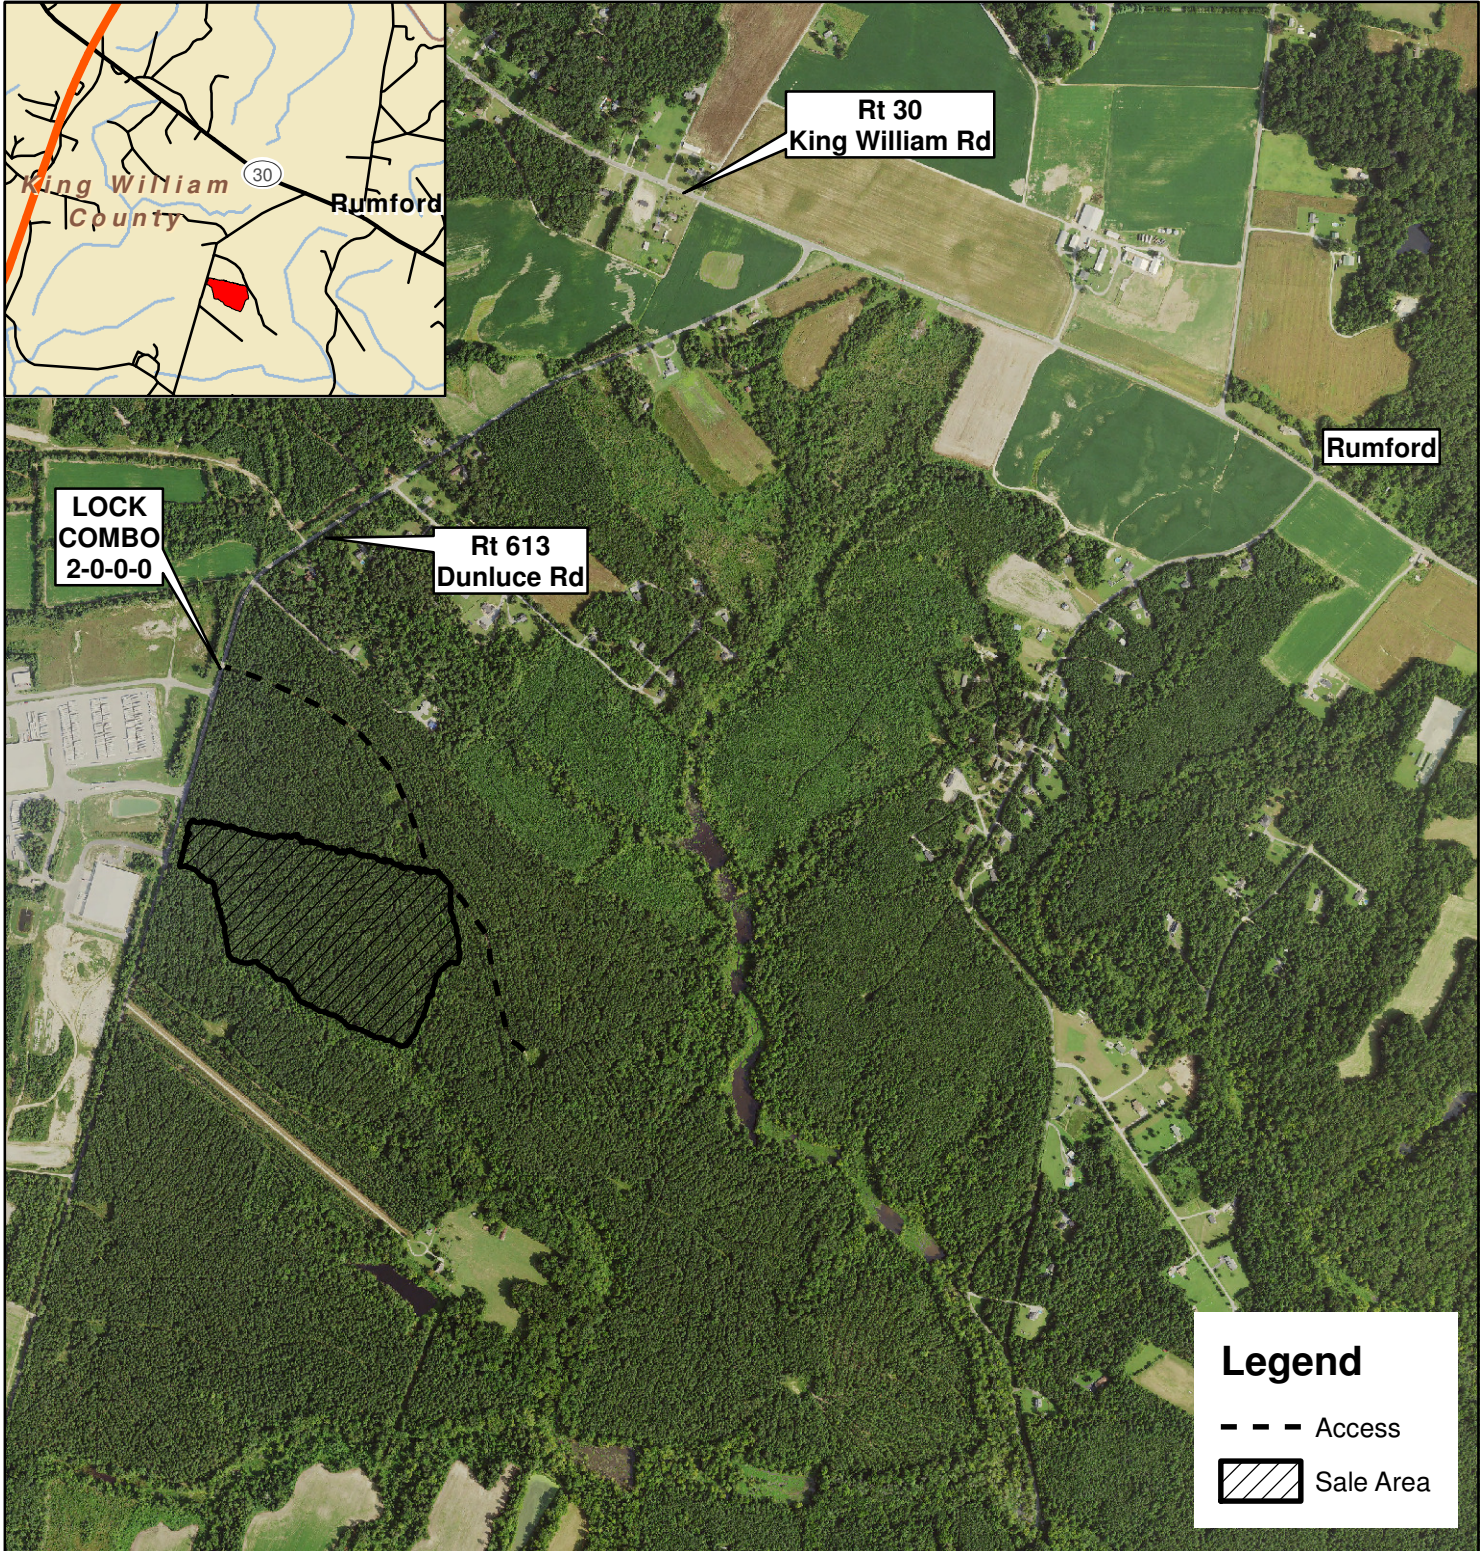

Dunluce Tract

King William County, VA
Sale Area: 36 +/- Acres

Forest Resources Management
7840 Richmond-Tappahannock Highway
Aylett, Virginia 23009
(804)769-3948 Office
(804)769-0853 Fax
(804)690-7011 Mobile
John@FRMVA.com
FRMVA.com

*Consulting Foresters
and
Timberland Appraisers*

Harvest Boundaries Marked With BLUE Paint
No Harvesting Within SMZ

Timber Sale at 10 AM Thurs., Sept. 15, 2022
At the Forest Resources Mgmt Office

1 inch = 1,250 feet

JRR 8/22/2022