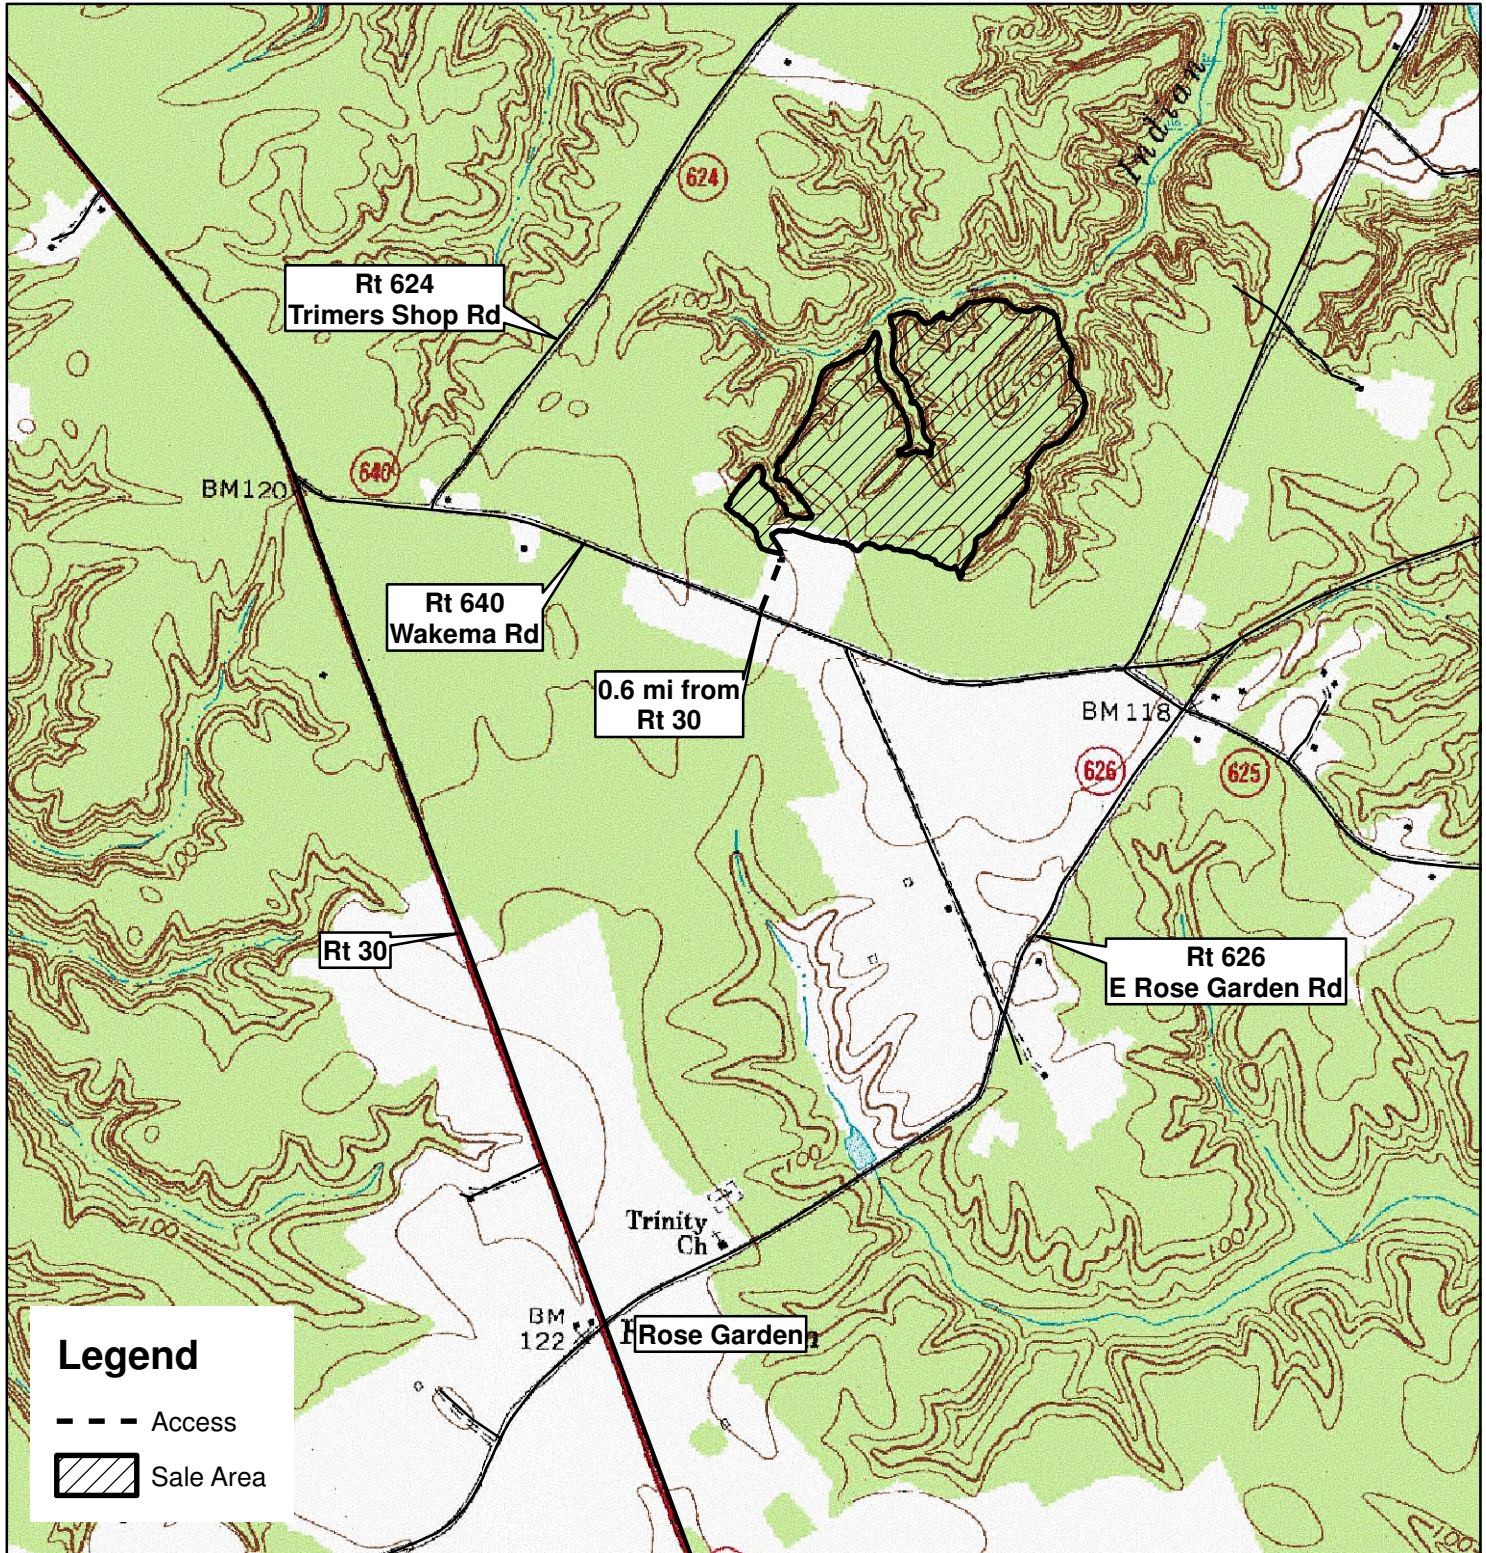

Blish Tract

King William County, VA
Sale Area: 60 +/- Acres

Forest Resources Management
7840 Richmond-Tappahannock Highway
Aylett, Virginia 23009
(804)769-3948 Office
(804)769-0853 Fax
(804)690-7011 Mobile
John@FRMVA.com
FRMVA.com

*Consulting Foresters
and
Timberland Appraisers*

Harvest Boundaries Marked With BLUE Paint
No Harvesting Within SMZ

Timber Sale at 10 AM Thurs., Sept. 8, 2022
At the Forest Resources Mgmt Office

1 inch = 1,320 feet

JRR 8/9/2022