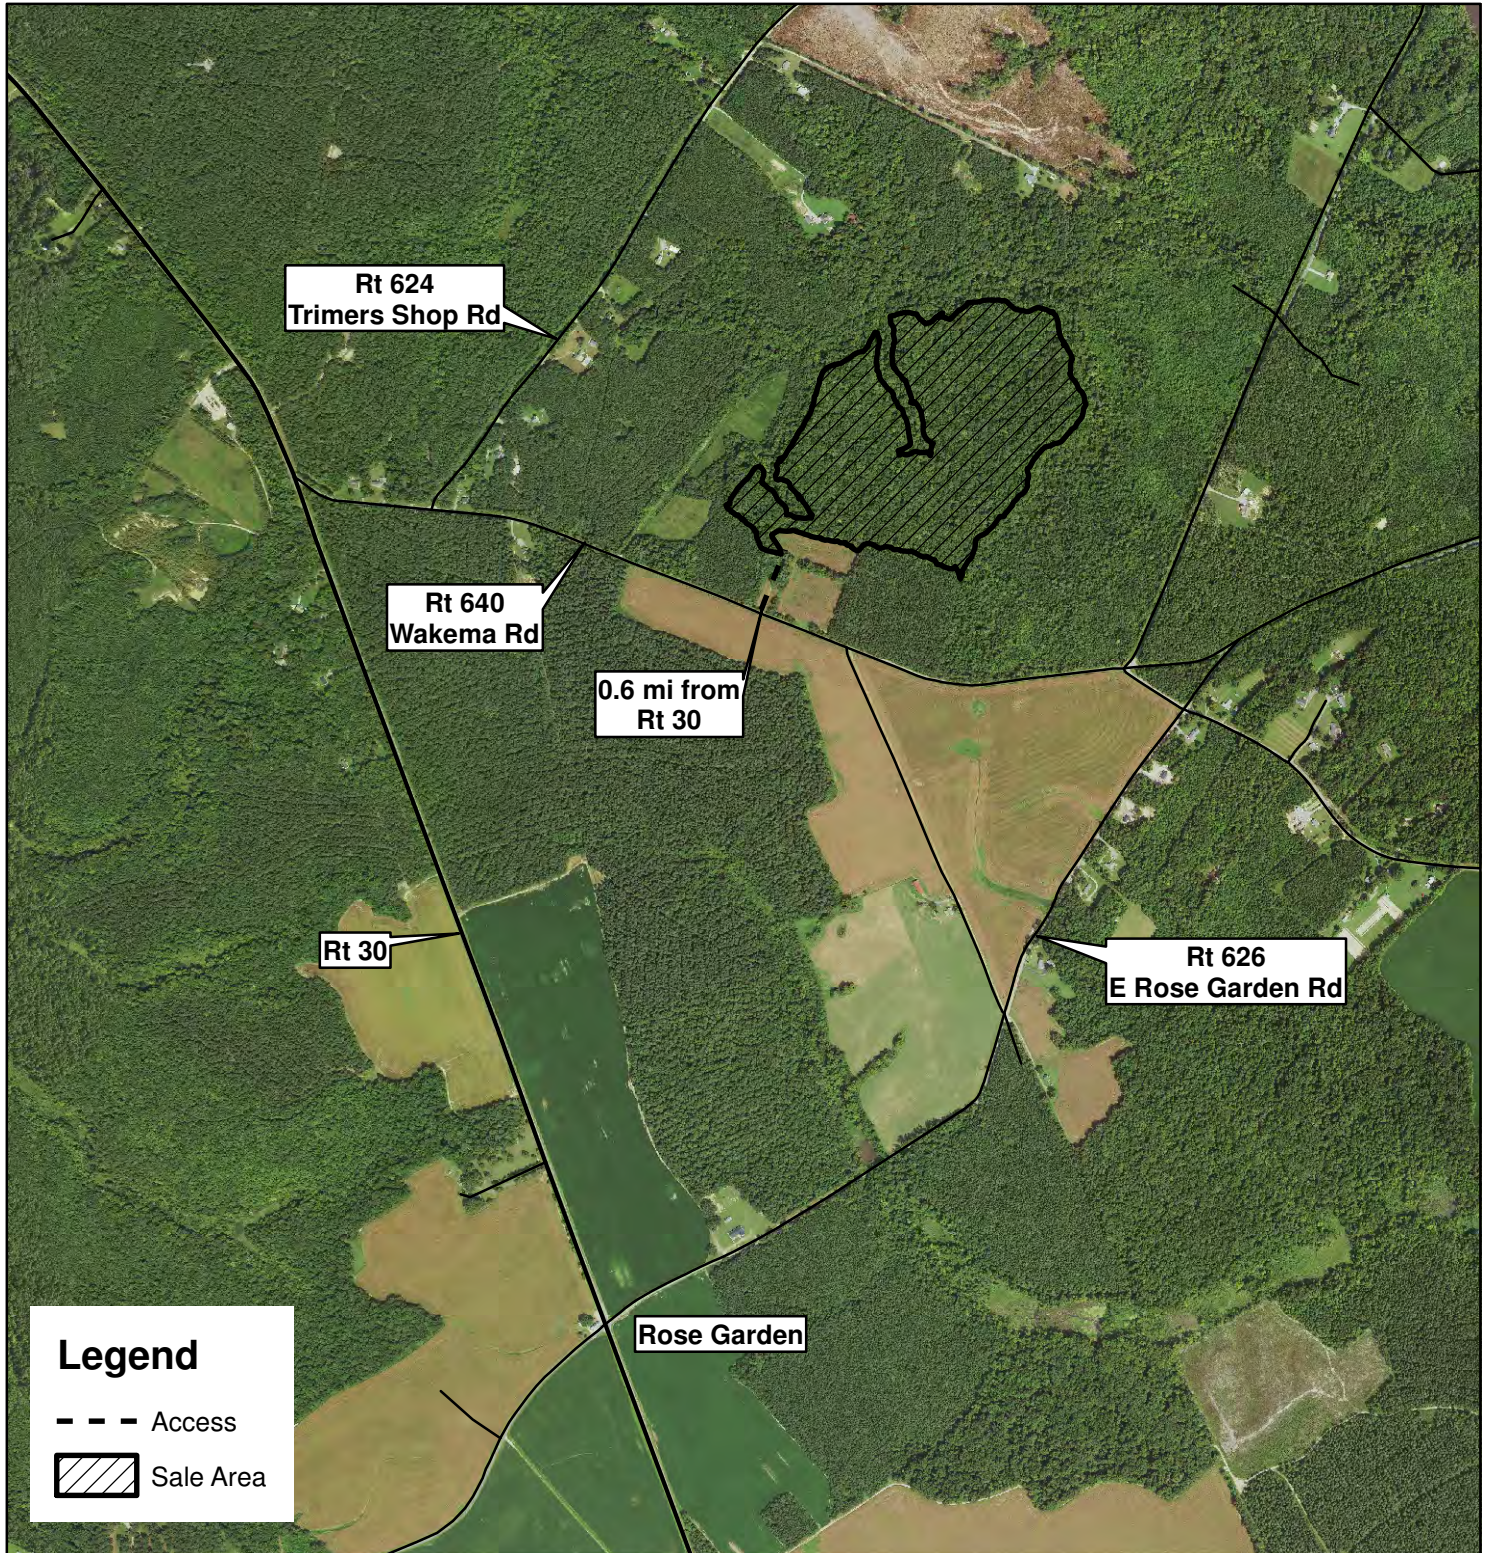

Blish Tract

King William County, VA
Sale Area: 60 +/- Acres

Forest Resources Management
7840 Richmond-Tappahannock Highway
Aylett, Virginia 23009
(804)769-3948 Office
(804)769-0853 Fax
(804)690-7011 Mobile
John@FRMVA.com
FRMVA.com

*Consulting Foresters
and
Timberland Appraisers*

Harvest Boundaries Marked With BLUE Paint
No Harvesting Within SMZ

Timber Sale at 10 AM Thurs., Sept. 8, 2022
At the Forest Resources Mgmt Office

1 inch = 1,320 feet

JRR 8/9/2022