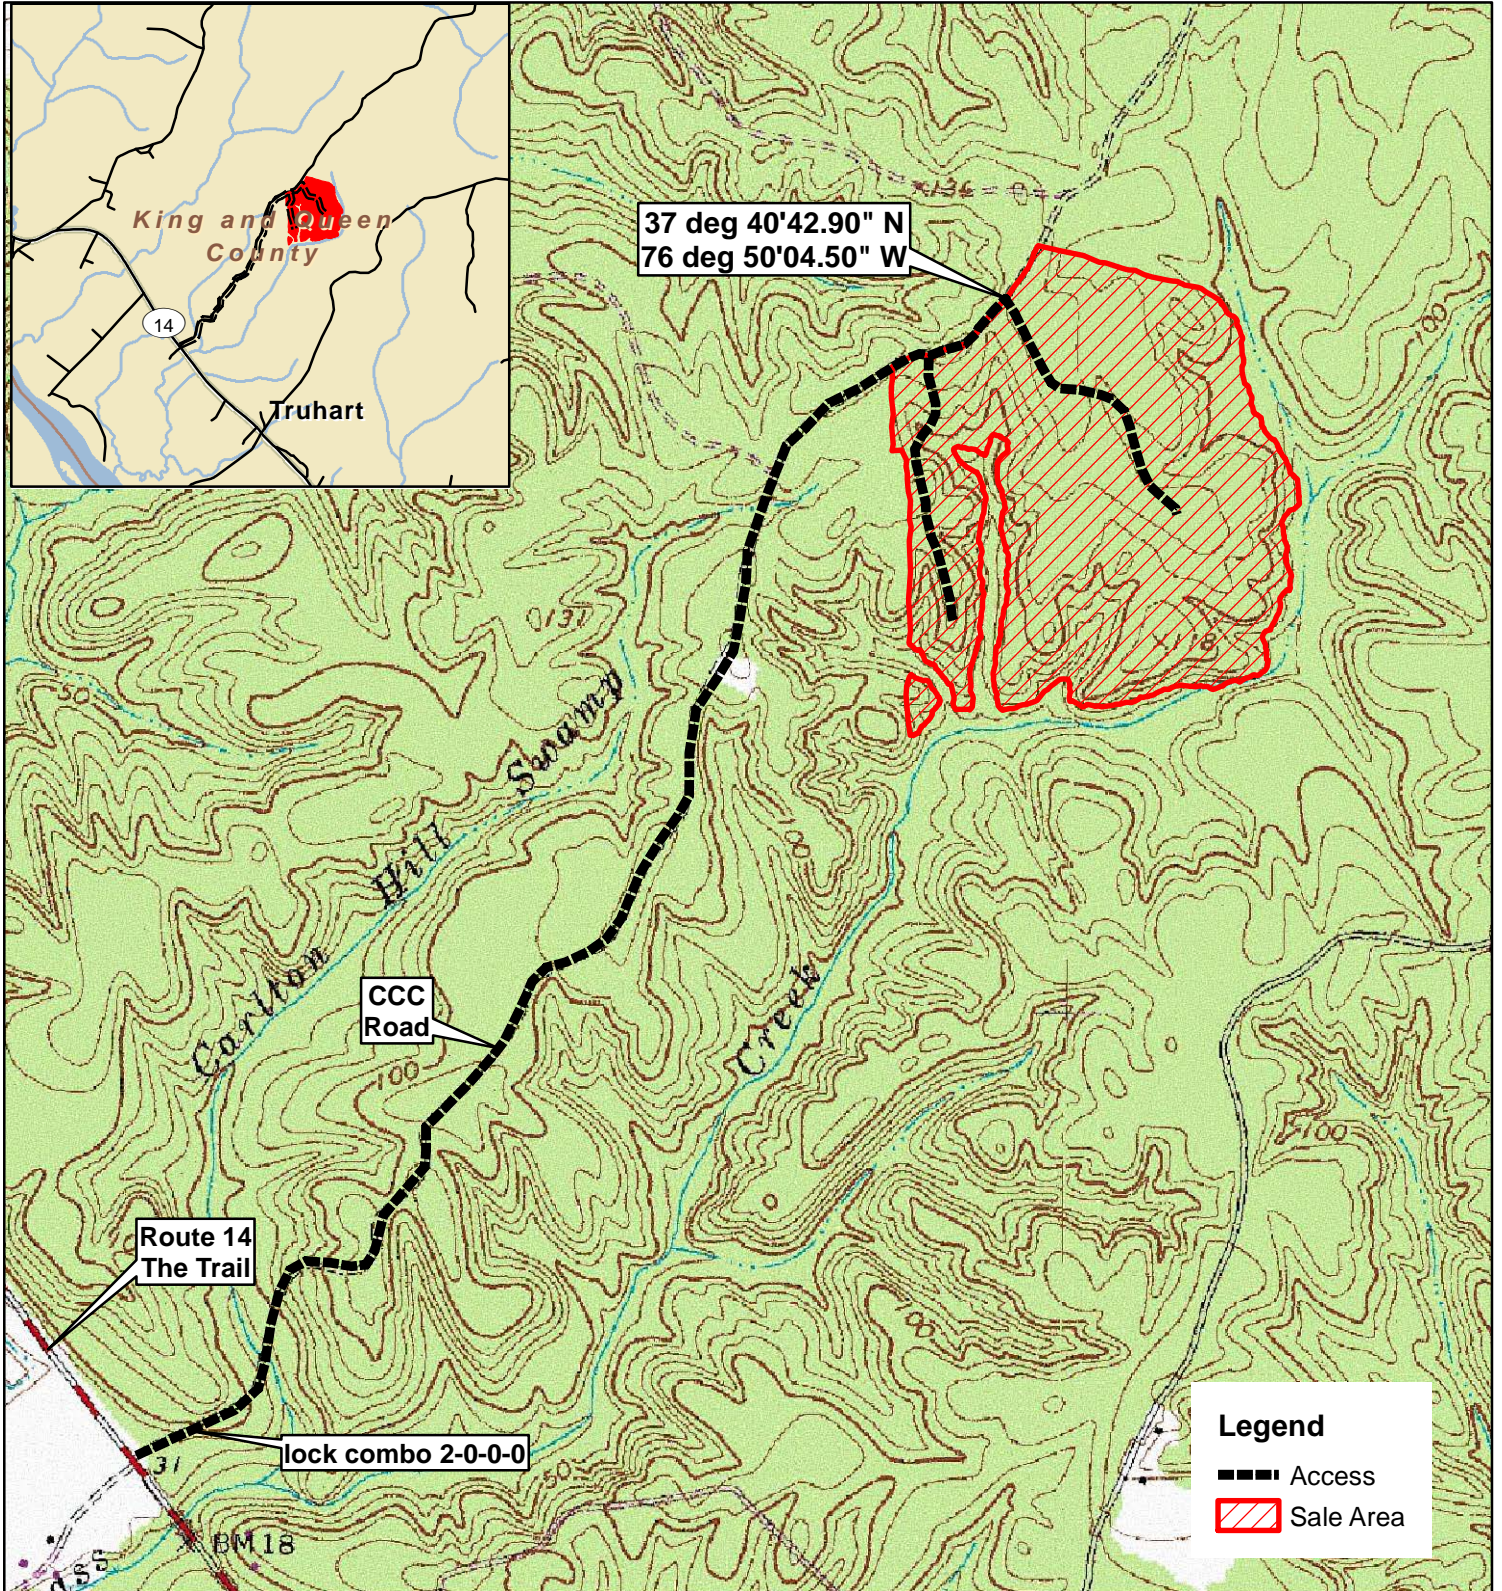

# ALLEN TRACT

King and Queen County, VA  
Sale Area: 118 +/- Acres

FRM, Inc.  
7840 Richmond-Tappahannock Hwy.  
Aylett, VA 23009  
804.769.3948 Office  
804.840.3362 Mobile  
804.769.0853 Fax  
brian@frmva.com

Consulting Foresters  
and  
Timberland Appraisers

Harvest Boundaries Marked With Blue Paint  
No Harvest From Within SMZ

Timber sale at 10 am Thurs., July 7, 2022  
At the Forest Resources Mgmt. Office

1 inch = 1,167 feet

LOCK COMBO 2-0-0-0

MBM 5/31/2022