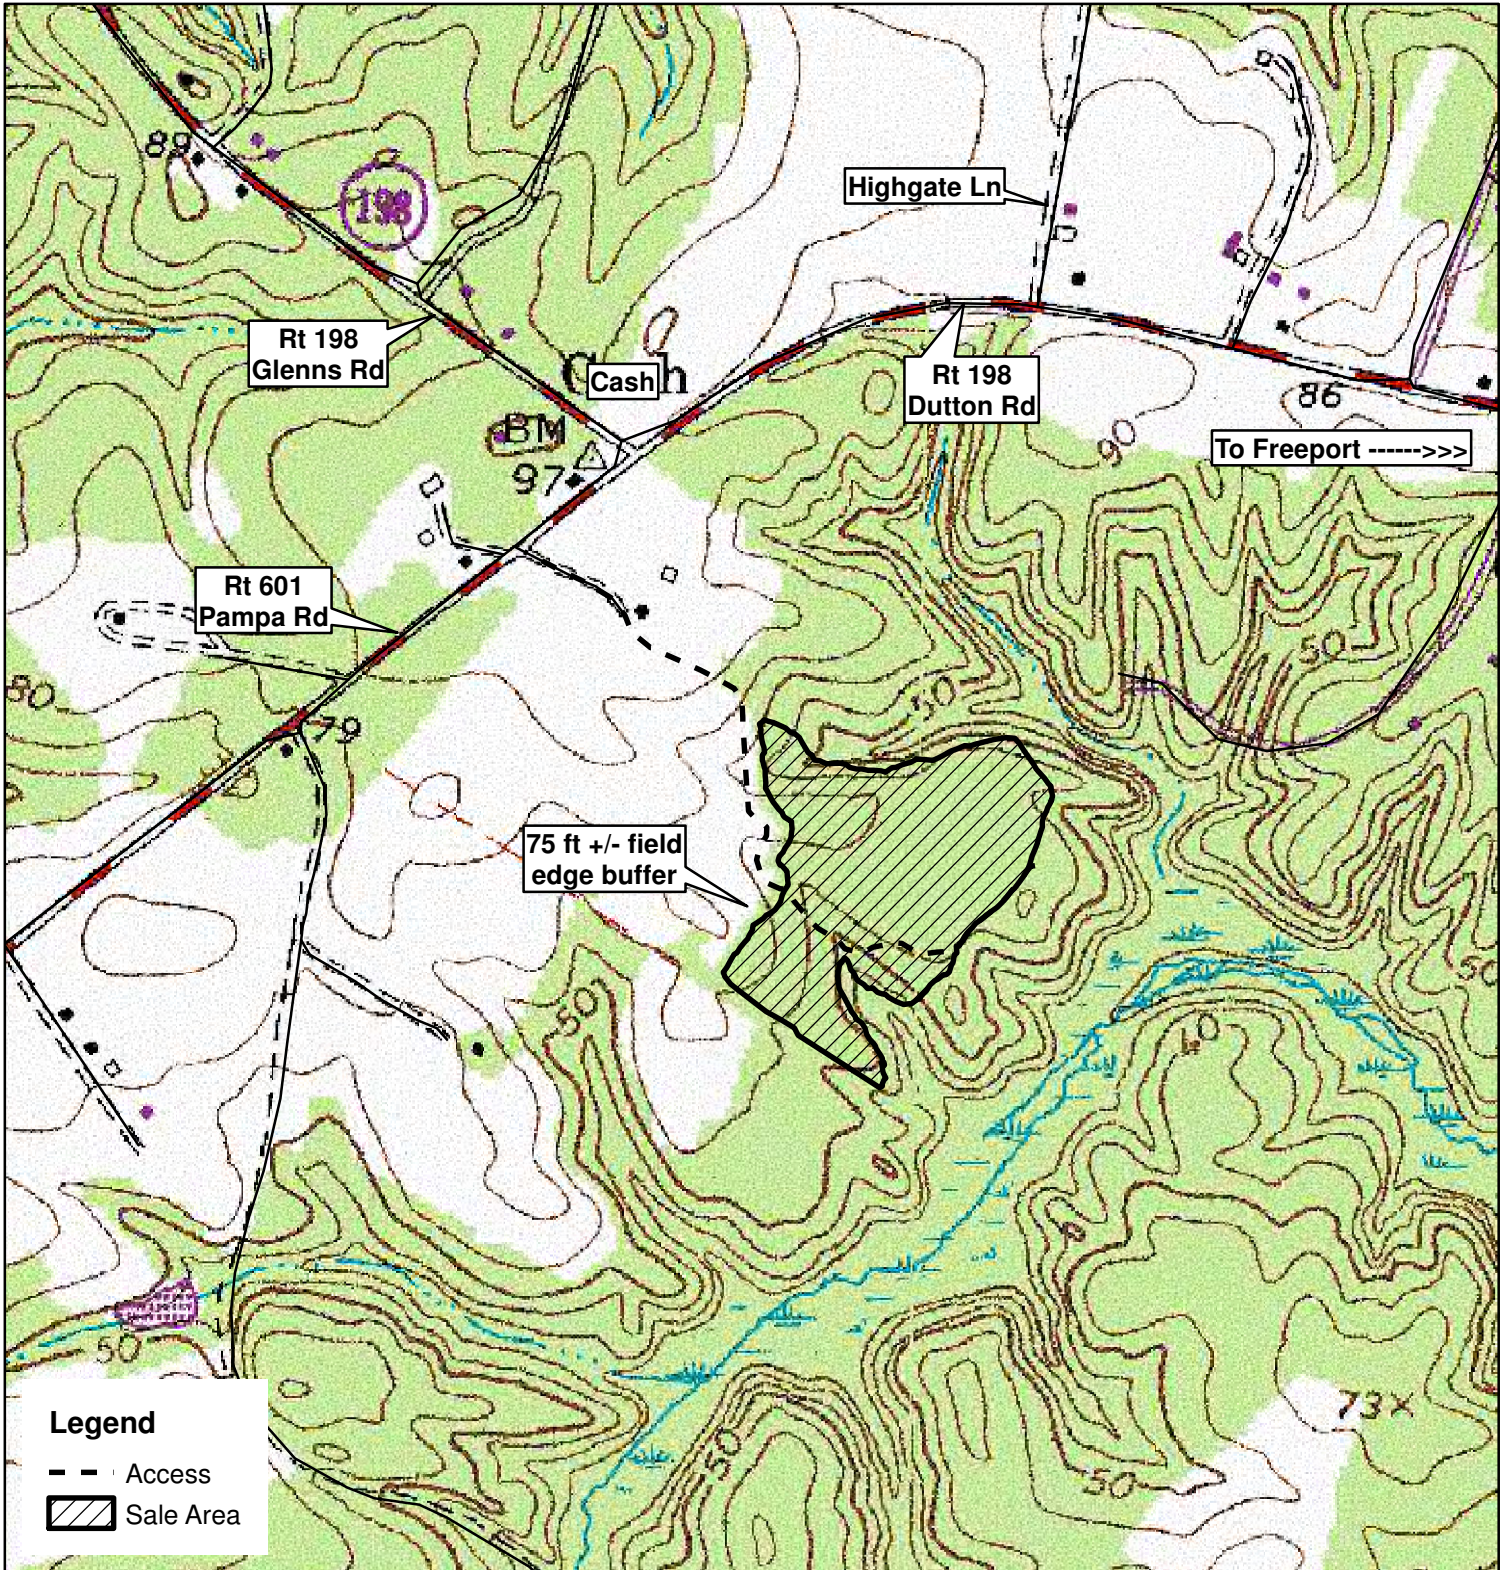

Sunnyside Farm

Gloucester County, VA
Sale Area: 22 +/- Acres (by GPS)

Forest Resources Management, Inc.
7840 Richmond-Tappahannock Highway
Aylett, Virginia 23009
(804)769-3948 Office
(804)769-0853 Fax
(804)690-7011 Mobile
John@FRMVA.com
FRMVA.com

*Consulting Foresters
and
Timberland Appraisers*

Harvest Boundaries Marked With Blue Paint
No Harvesting Within SMZ
1 inch = 750 feet

Timber sale at 10 am Thurs., July 1, 2021
At the Forest Resources Mgmt. Office
JRR 6/4/2021