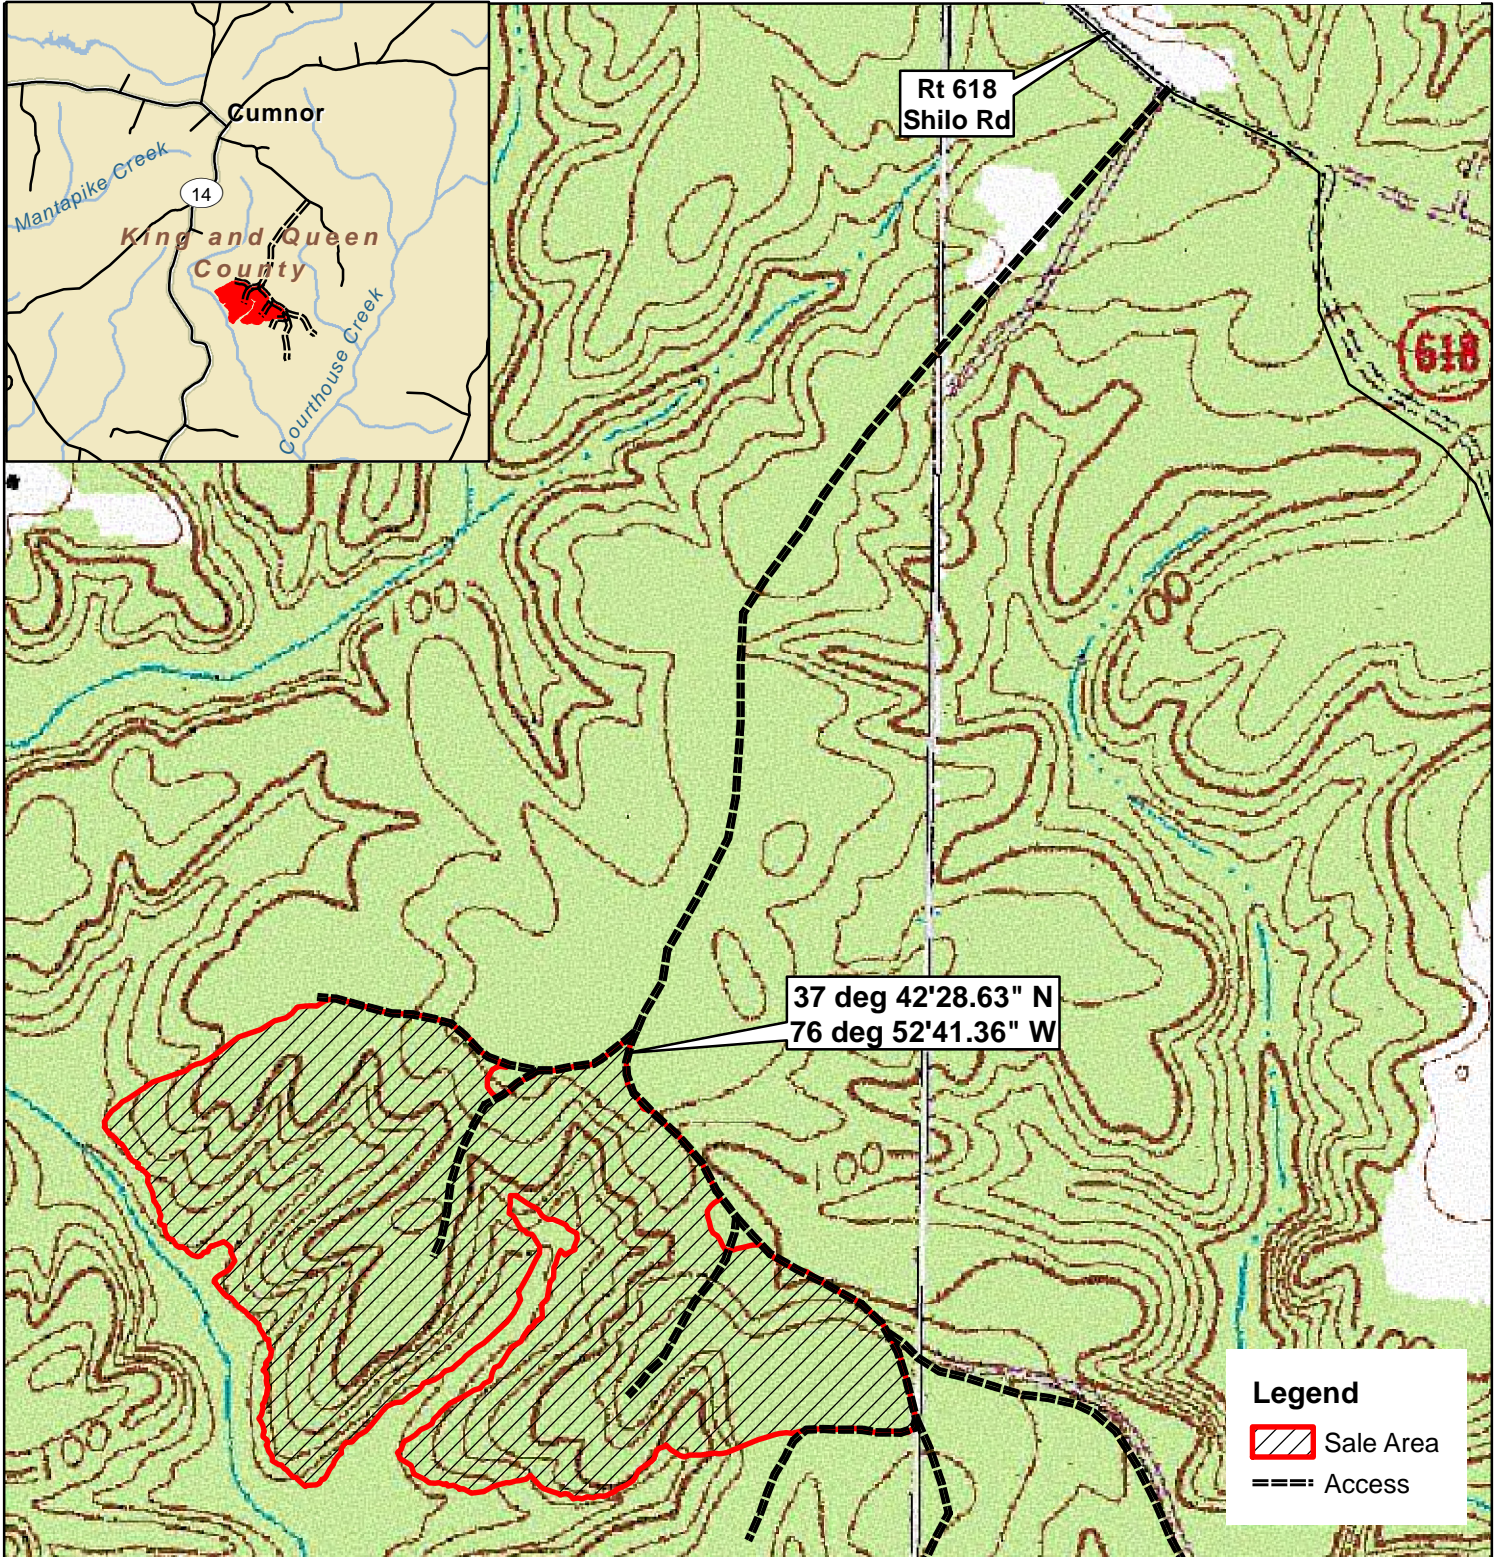

Shiloh Tract

King and Queen County, VA

Sale Area: 64 +/- Acres

FRM, Inc.
7840 Richmond-Tappahannock Hwy.
Aylett, VA 23009
804.769.3948 Office
804.840.3362 Mobile
804.769.0853 Fax
brian@frmva.com

Consulting Foresters
and
Timberland Appraisers

Harvest Boundaries Marked With Blue Paint
No Harvest From Within SMZ

1 inch = 660 feet

Timber sale at 10 am Thurs., November 18, 2021
At the Forest Resources Mgmt. Office

MBM 10/20/2021