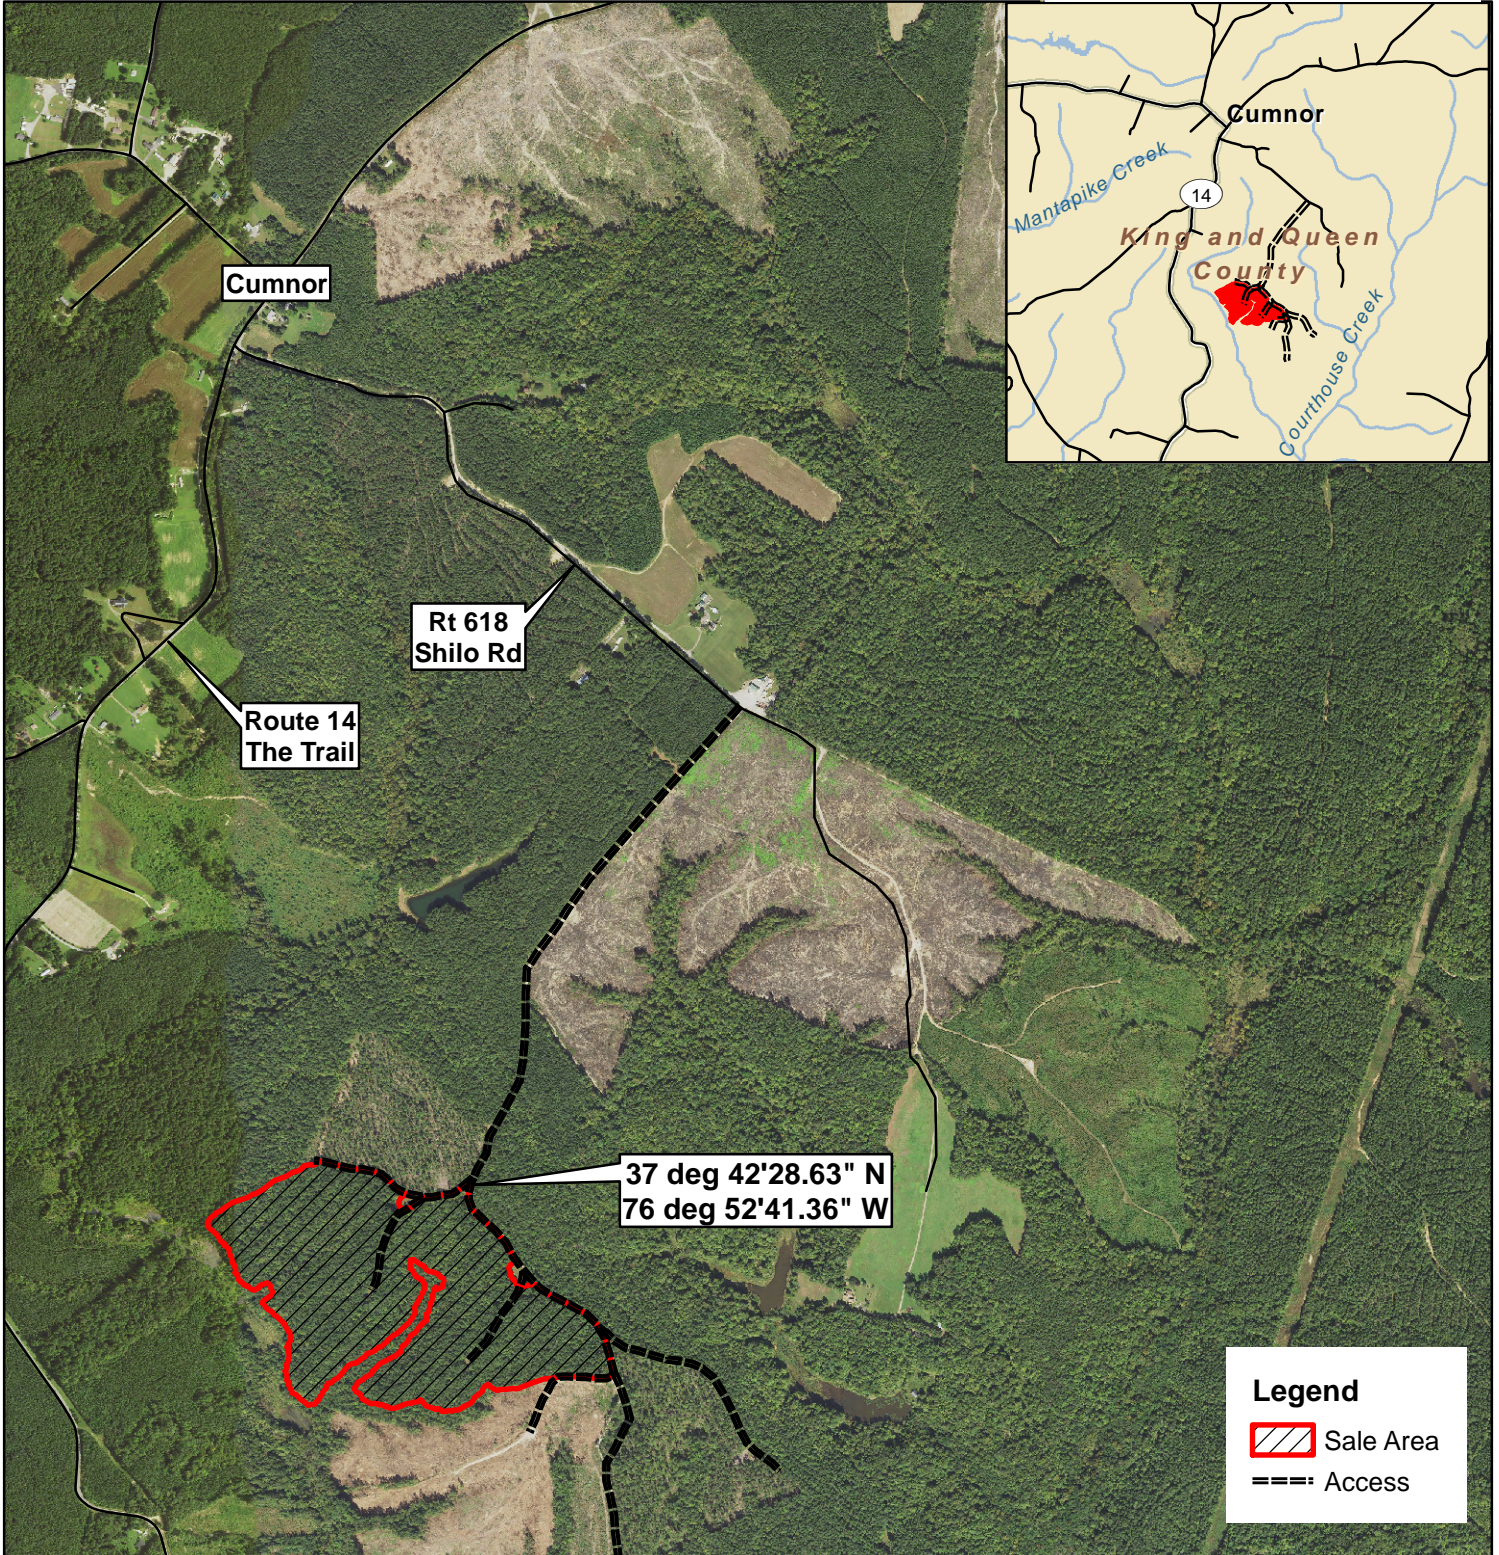

Shiloh Tract

King and Queen County, VA

Sale Area: 64 +/- Acres

FRM, Inc.
7840 Richmond-Tappahannock Hwy.
Aylett, VA 23009
804.769.3948 Office
804.840.3362 Mobile
804.769.0853 Fax
brian@frmva.com

Consulting Foresters
and
Timberland Appraisers

Harvest Boundaries Marked With Blue Paint
No Harvest From Within SMZ

1 inch = 1,320 feet

Timber sale at 10 am Thurs., November 18, 2021
At the Forest Resources Mgmt. Office

MBM 10/20/2021