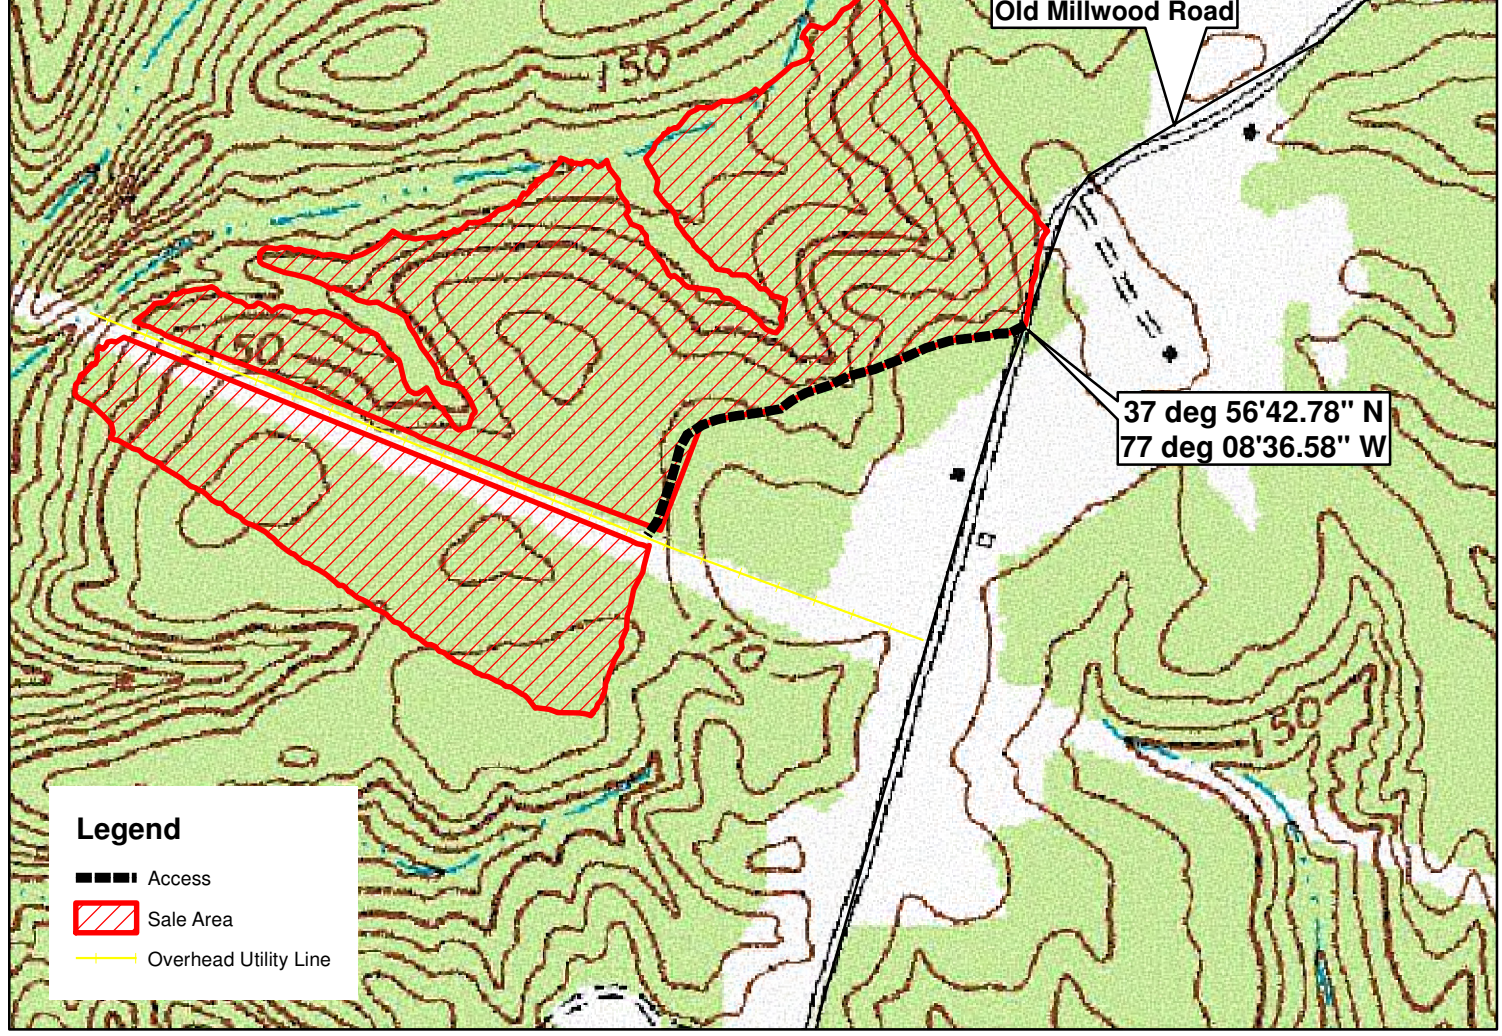

# Salvia Tract

King & Queen County, VA  
Sale Area: 77+/- Acres (by GPS)

FRM, Inc.  
7840 Richmond-Tappahannock Hwy.  
Aylett, VA 23009  
804.769.3948 Office  
804.840.3362 Mobile  
804.769.0853 Fax  
brian@frmva.com

Consulting Foresters  
and  
Timberland Appraisers

Harvest Boundaries Marked With Blue Paint  
No Harvest From Within SMZ  
1 inch = 660 feet

Timber sale at 10 am Thurs., February 4, 2021  
At the Forest Resources Mgmt. Office

LOCK COMBO 2-0-0-0

MBM 1/12/2021