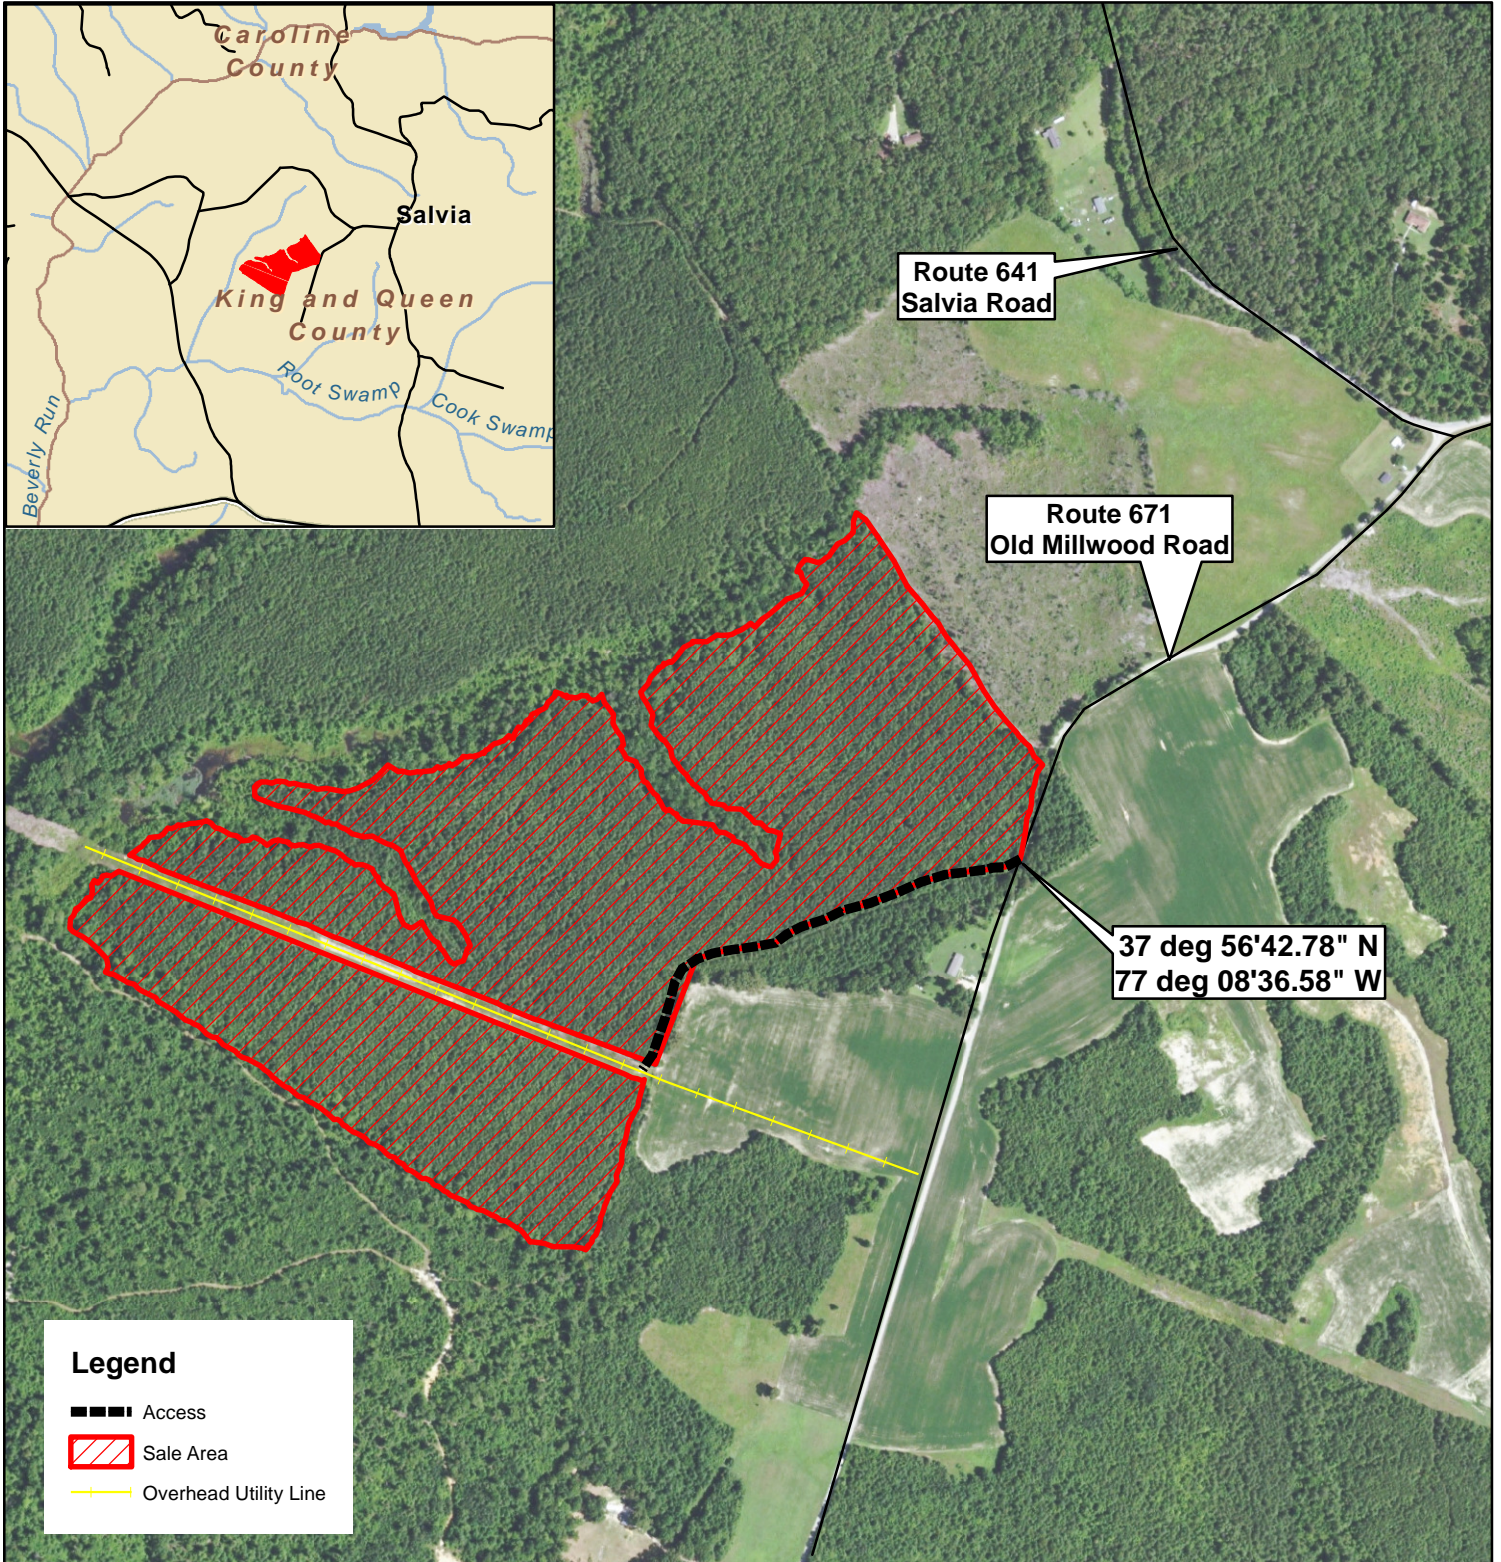

Salvia Tract

King & Queen County, VA
Sale Area: 77+/- Acres (by GPS)

F R M, Inc.
7840 Richmond-Tappahannock Hwy.
Aylett, VA 23009
804.769.3948 Office
804.840.3362 Mobile
804.769.0853 Fax
brian@frmva.com

Consulting Foresters
and
Timberland Appraisers

Legend

- Access
- ▨ Sale Area
- Overhead Utility Line

Harvest Boundaries Marked With Blue Paint
No Harvest From Within SMZ

1 inch = 660 feet

Timber sale at 10 am Thurs., February 4, 2021
At the Forest Resources Mgmt. Office

LOCK COMBO 2-0-0-0

MBM 1/12/2021