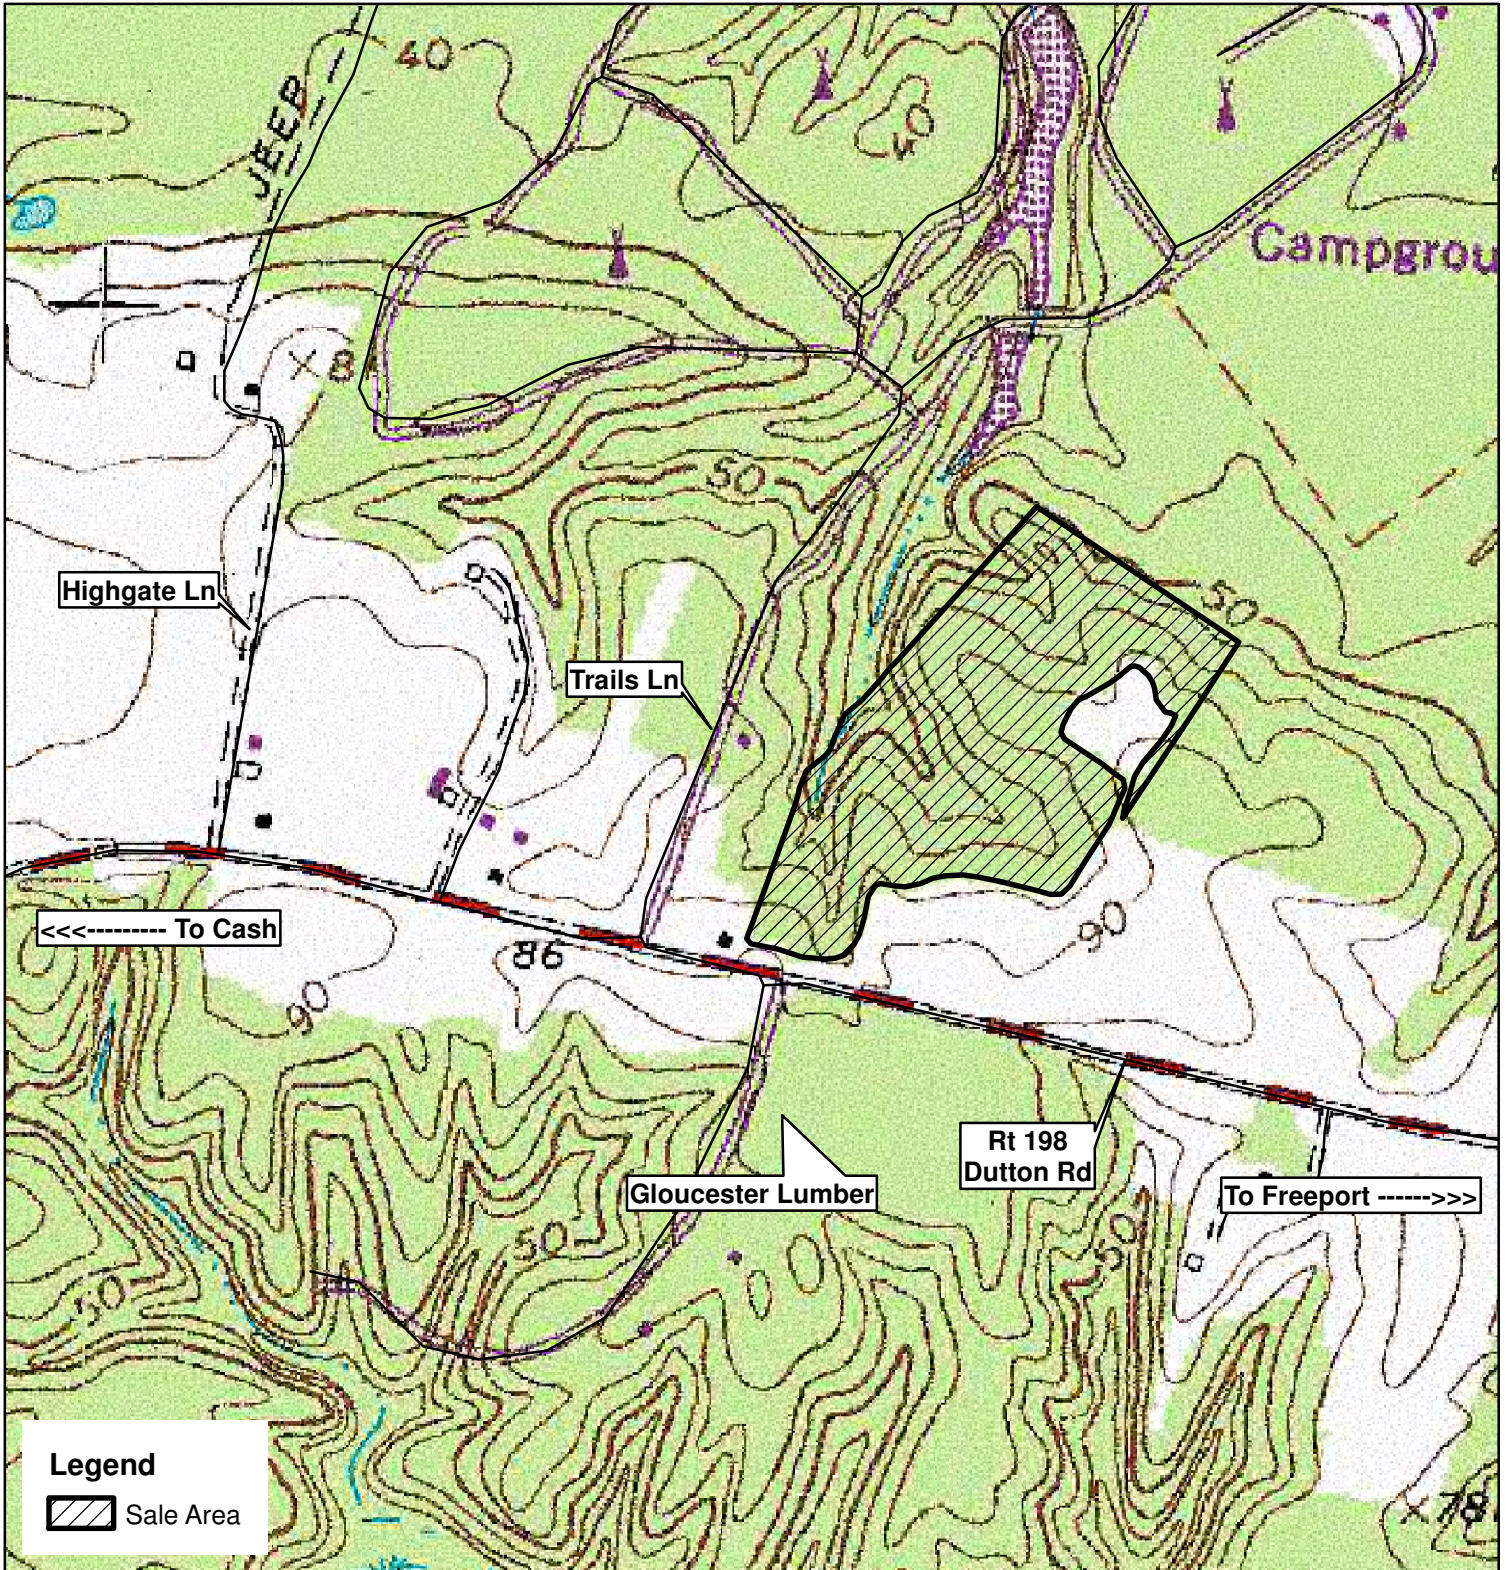

Roane Tract

Gloucester County, VA
Sale Area: 27 +/- acres (by GPS)

Forest Resources Management, Inc.
7840 Richmond-Tappahannock Highway
Aylett, Virginia 23009
(804)769-3948 Office
(804)769-0853 Fax
(804)690-7011 Mobile
John@FRMVA.com
FRMVA.com

*Consulting Foresters
and
Timberland Appraisers*

Harvest Boundaries Marked With Blue Paint

Timber sale at 10 am Thurs., March 18, 2021
At the Forest Resources Mgmt. Office
JRR 3/1/2021

1 inch = 660 feet