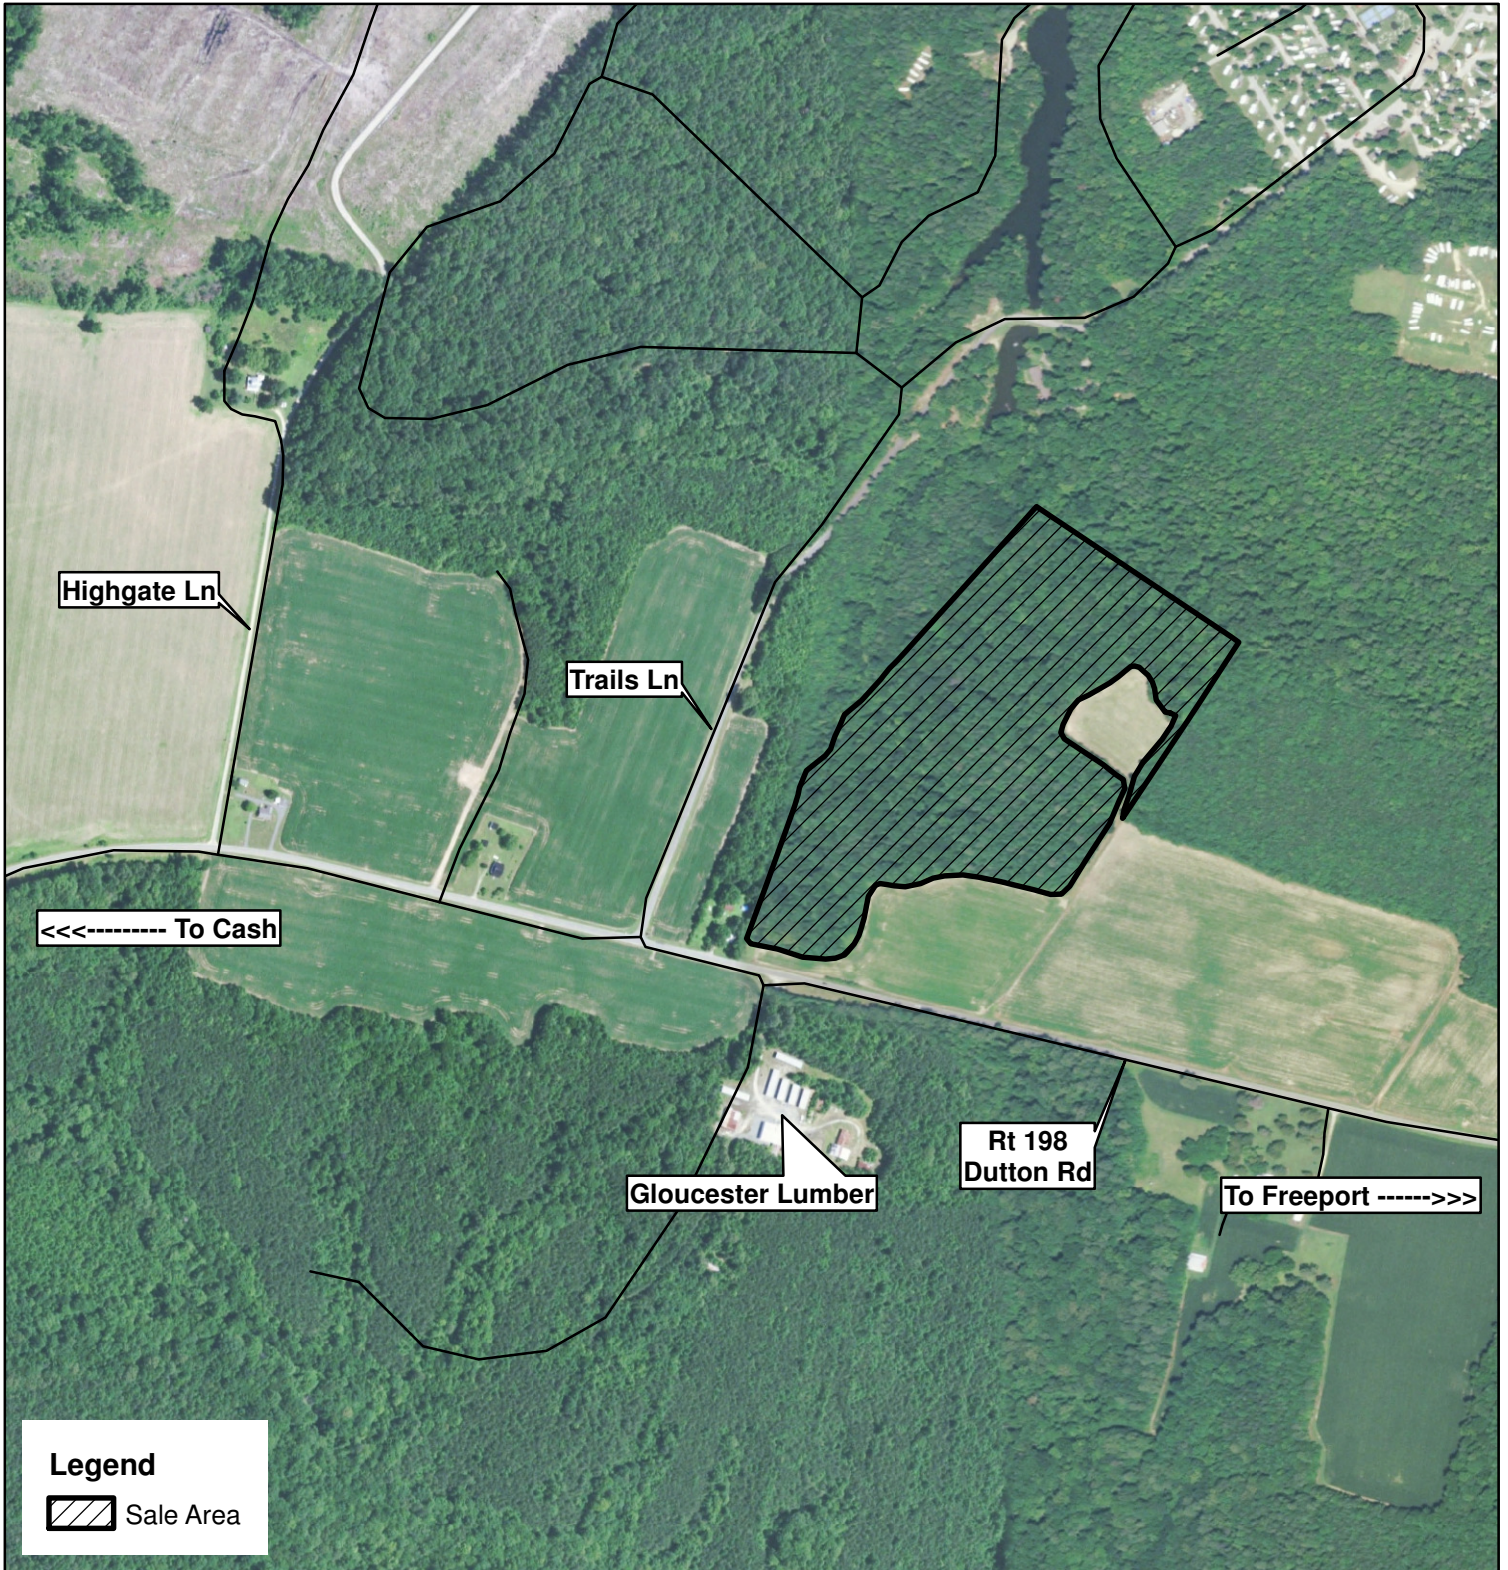

Roane Tract

Gloucester County, VA
Sale Area: 27 +/- acres (by GPS)

Forest Resources Management, Inc.
7840 Richmond-Tappahannock Highway
Aylett, Virginia 23009
(804)769-3948 Office
(804)769-0853 Fax
(804)690-7011 Mobile
John@FRMVA.com
FRMVA.com

*Consulting Foresters
and
Timberland Appraisers*

Harvest Boundaries Marked With Blue Paint

Timber sale at 10 am Thurs., March 18, 2021
At the Forest Resources Mgmt. Office
JRR 3/1/2021

1 inch = 660 feet