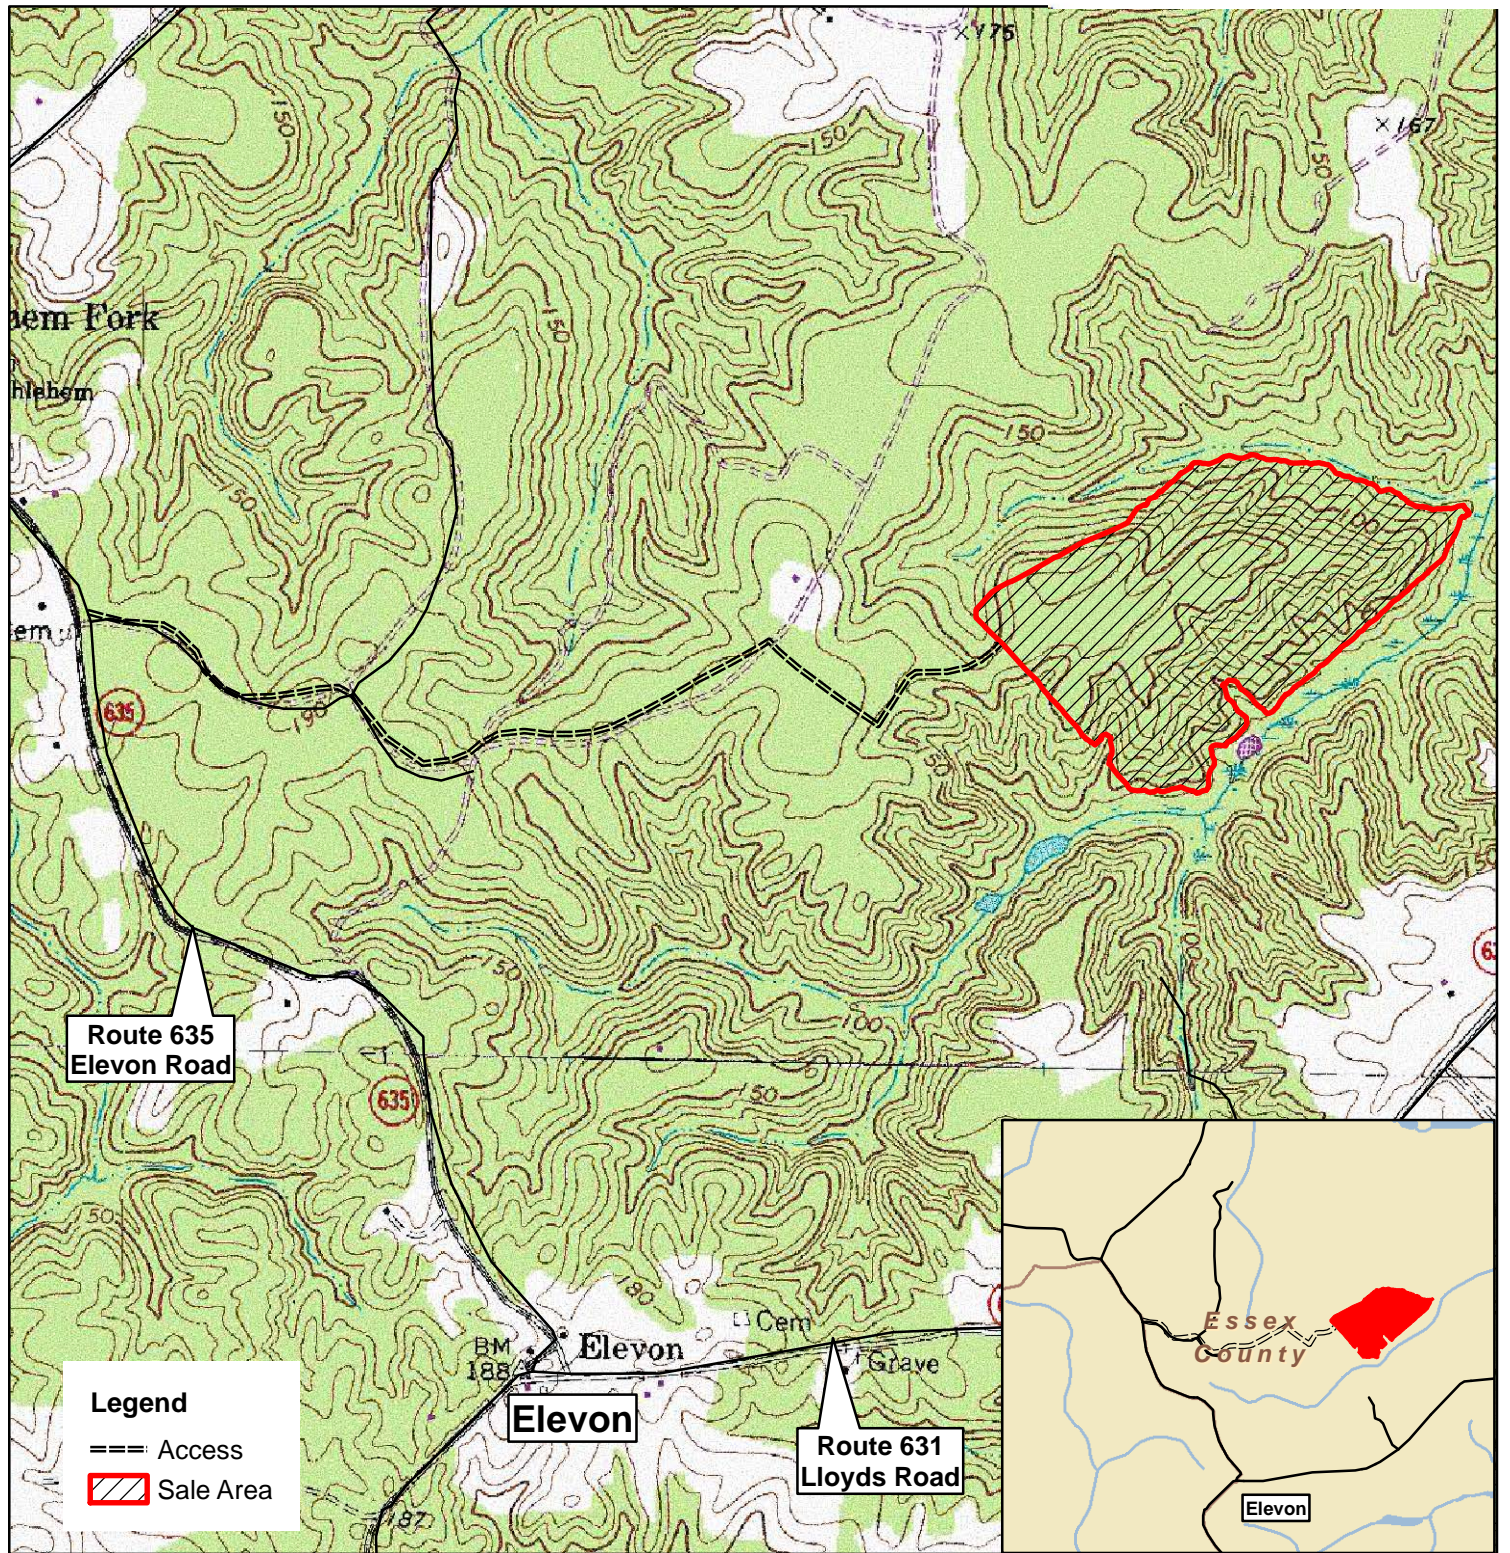

# Poverty Tract

Essex County, VA  
Sale Area: 96 +/- Acres (by GPS)

FRM, Inc.  
7840 Richmond-Tappahannock Hwy.  
Aylett, VA 23009  
804.769.3948 Office  
804.840.3362 Mobile  
804.769.0853 Fax  
brian@frmva.com

Consulting Foresters  
and  
Timberland Appraisers

Harvest Boundaries Marked With Blue Paint  
No Harvest From Within SMZ

Timber sale at 10 am Thurs., April 15, 2021  
At the Forest Resources Mgmt. Office

1 inch = 1,320 feet

MBM 3/17/2021